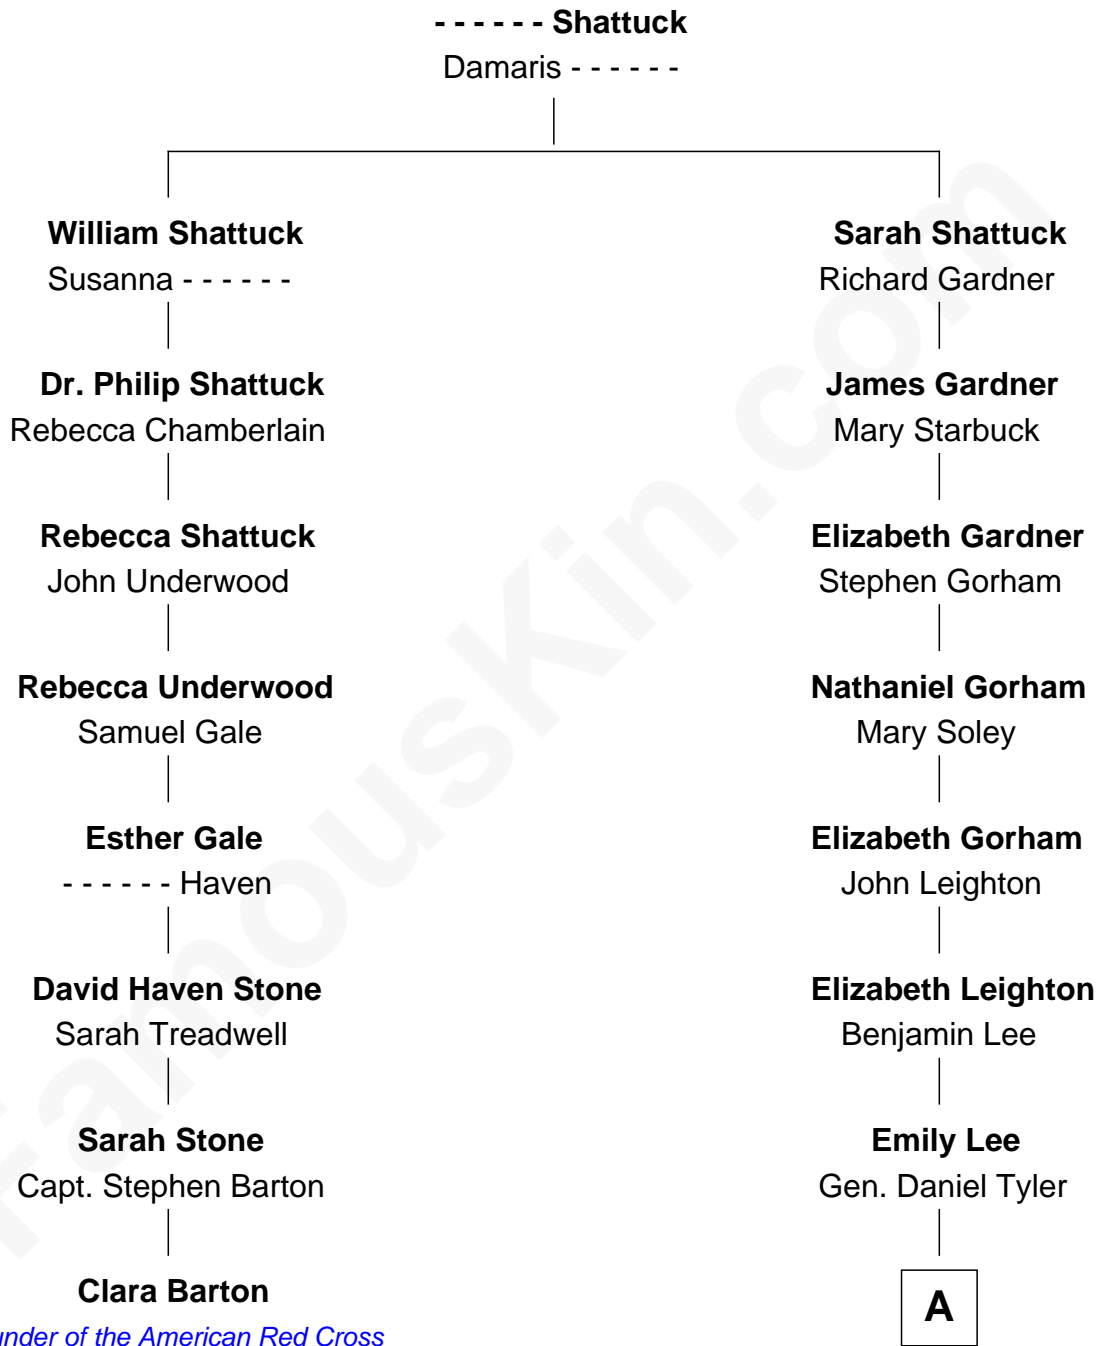

FamousKin.com

Relationship Chart of

Clara Barton

Founder of the American Red Cross

7th cousin 1 time removed of

Edith (Carow) Roosevelt

First Lady of President Theodore Roosevelt

A

Gertrude Elizabeth Tyler

Charles Carow

Edith (Carow) Roosevelt

First Lady of Theodore Roosevelt

FamousKin.com