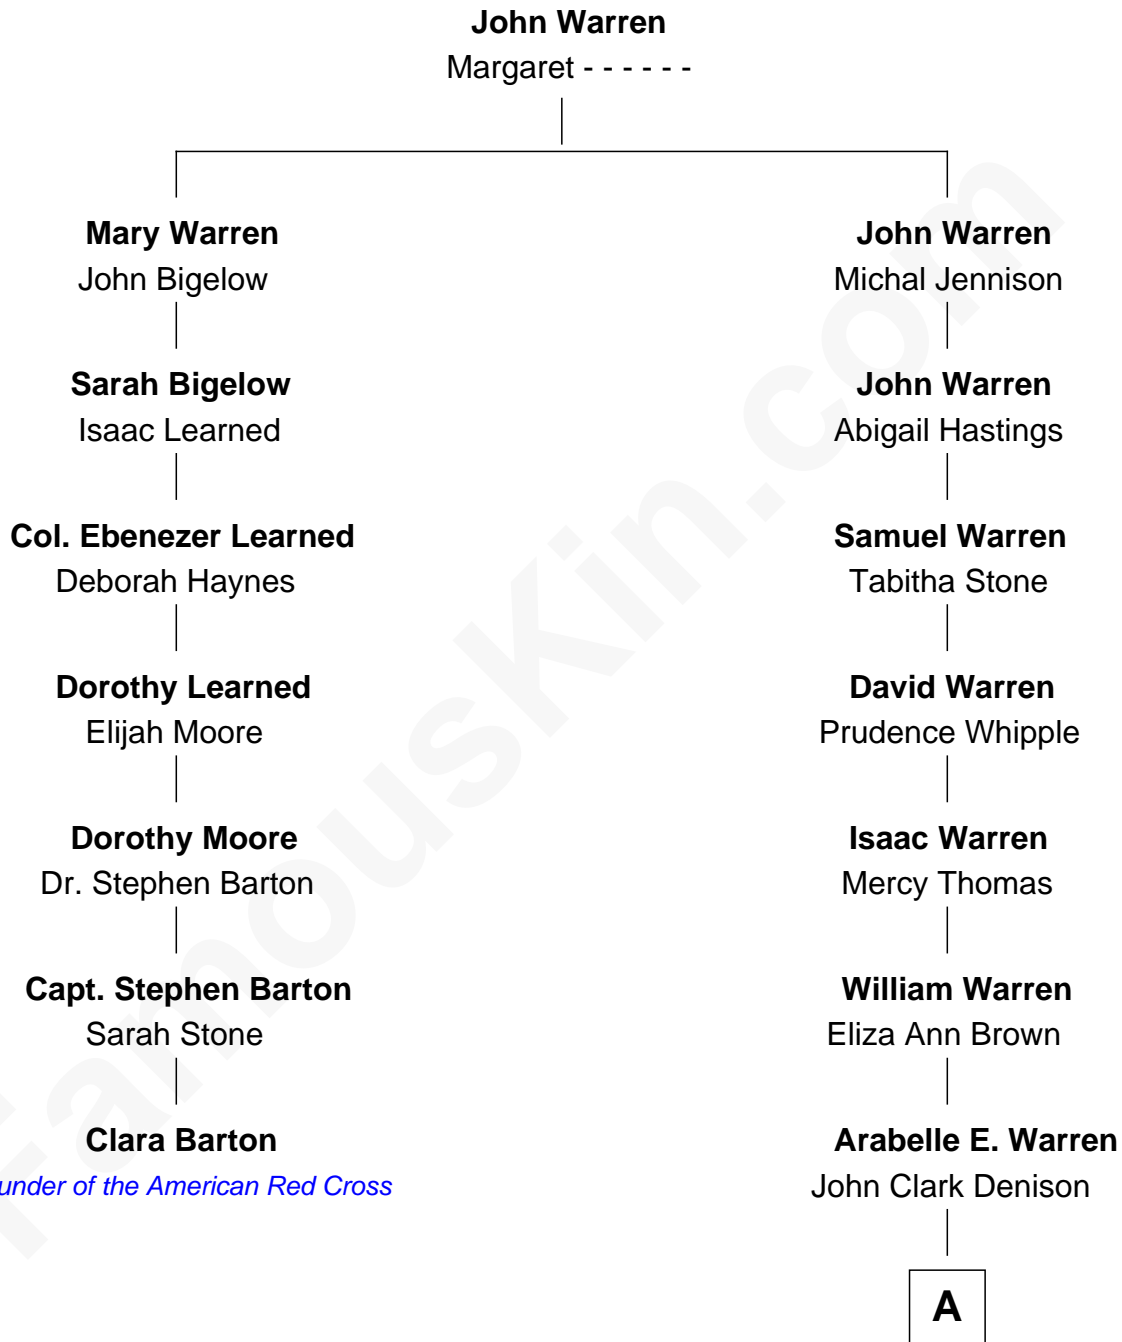

FamousKin.com

Relationship Chart of

Clara Barton

Founder of the American Red Cross

6th cousin 4 times removed of

James Taylor
Singer-Songwriter

A

Etta M. Denison

Henry Woodard

Henry Herman Woodard

Ella Angelique Knox

Gertrude Arline Woodard

Dr. Isaac Montrose Taylor

James Taylor

Singer-Songwriter

FamousKin.com