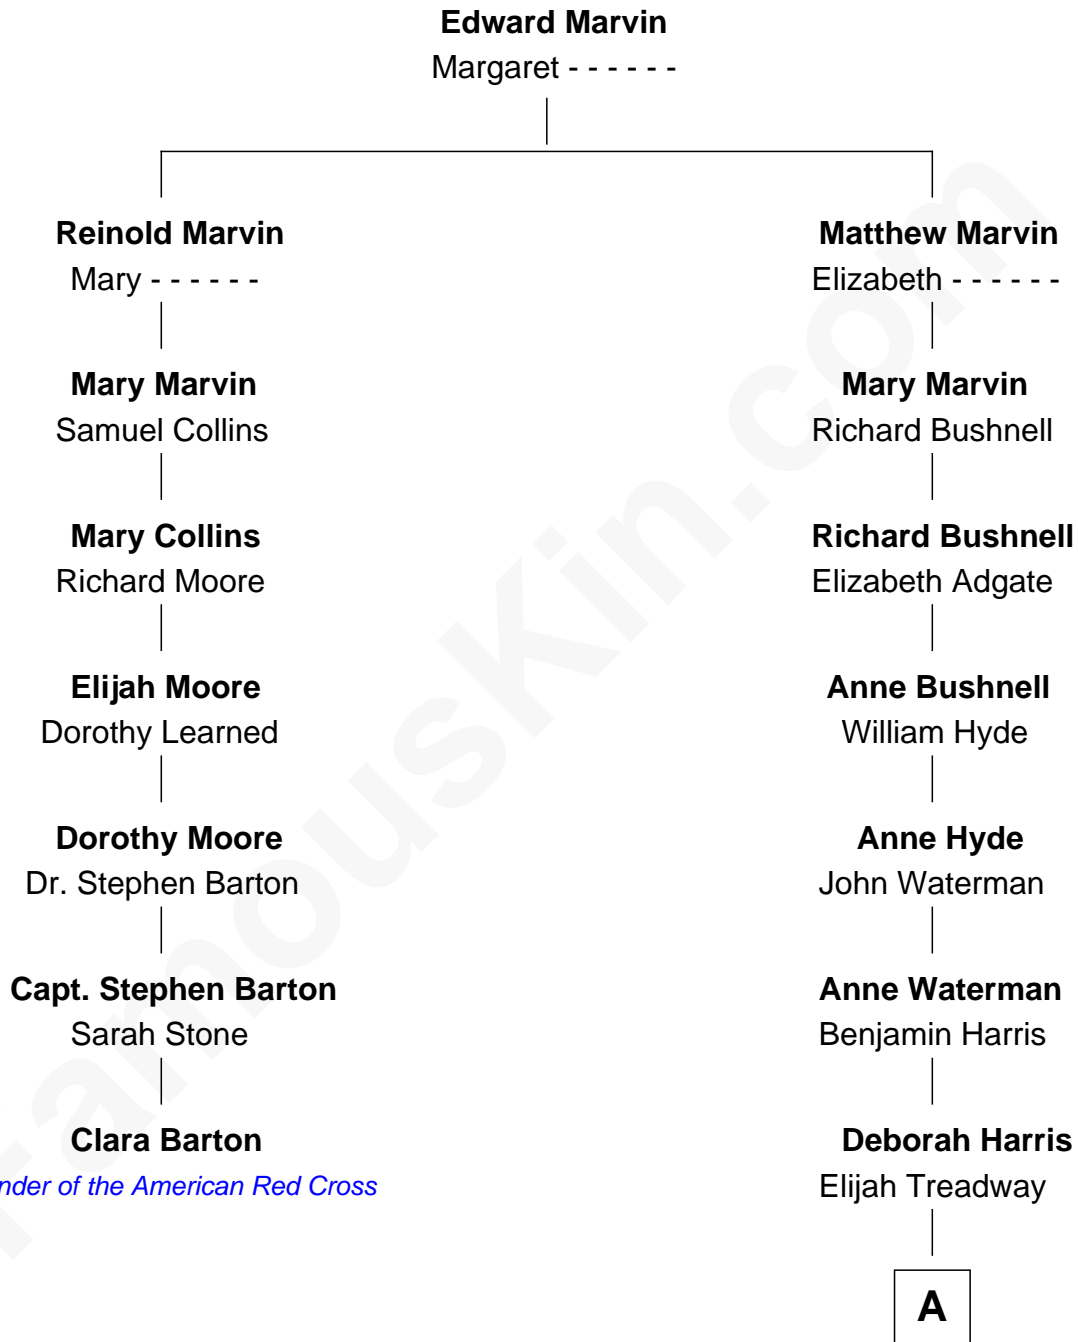

## Relationship Chart of

### Clara Barton

*Founder of the American Red Cross*

6th cousin 6 times removed of

**Bill Weld**

*68th Governor of Massachusetts*

**A**

**Dr. Alfred Treadway**

Catherine Hart

**Elizabeth Hart Treadway**

Alexander Moss White

**William Augustus White**

Harriet Hillard

**Margaret Low White**

Francis Minot Weld

**David Weld**

Mary Blake Nichols