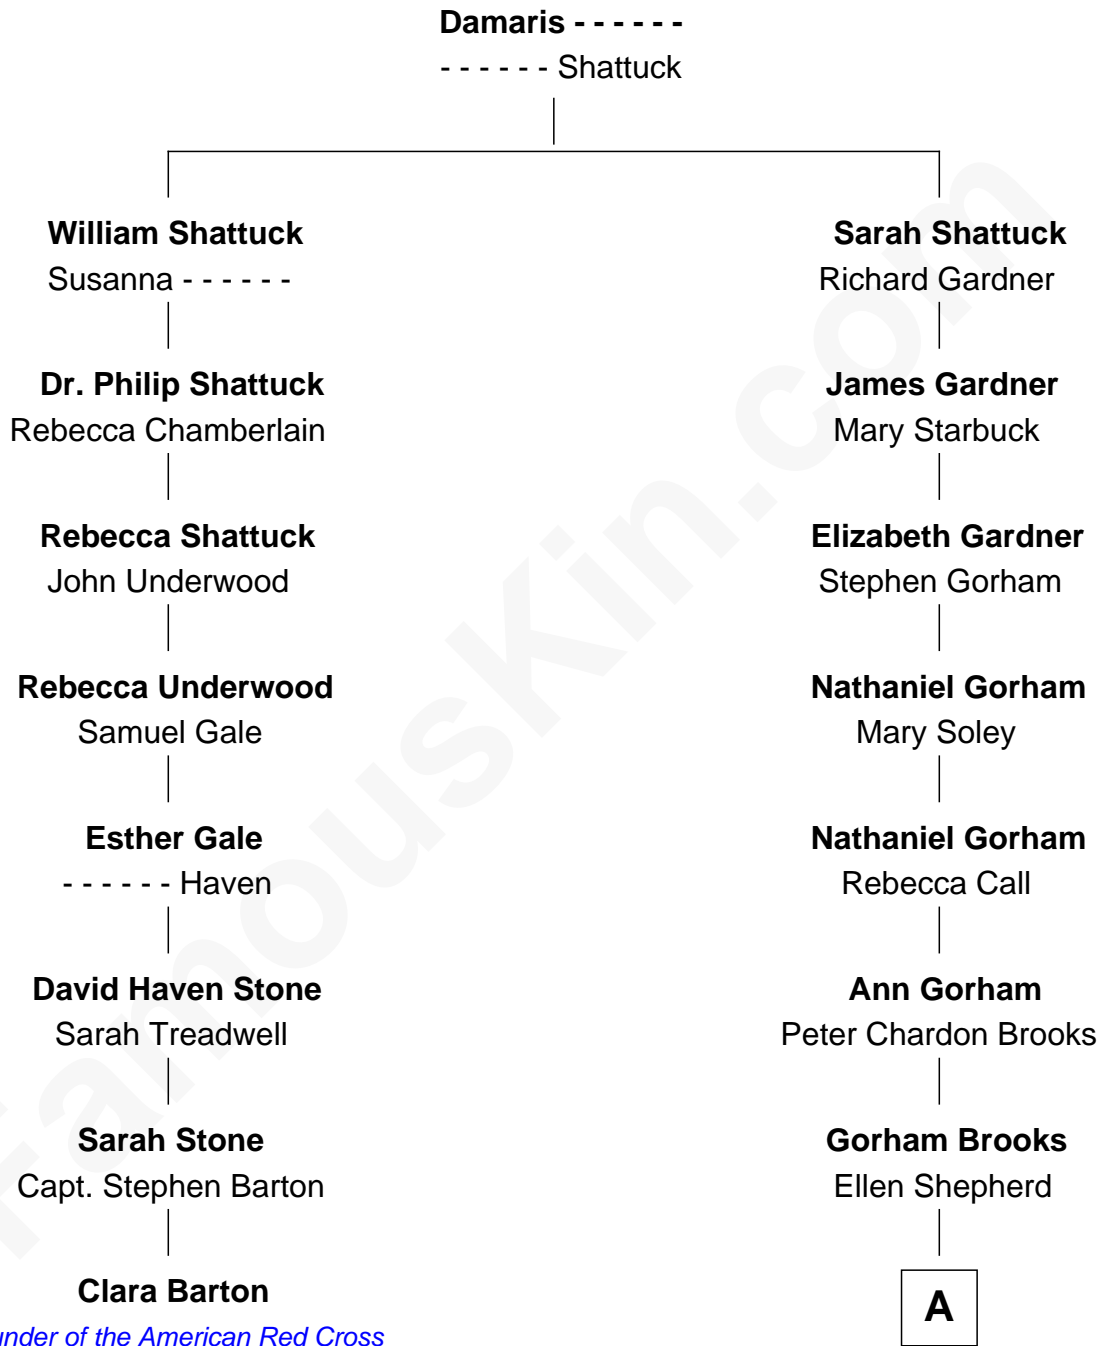

FamousKin.com

Relationship Chart of

Clara Barton

Founder of the American Red Cross

7th cousin 2 times removed of

Leverett Saltonstall

55th Governor of Massachusetts

A

Peter Chardon Brooks

Sarah Lawrence

Eleanor Brooks

Richard Middlecott Saltonstall

Leverett Saltonstall

55th Governor of Massachusetts

FamousKin.com