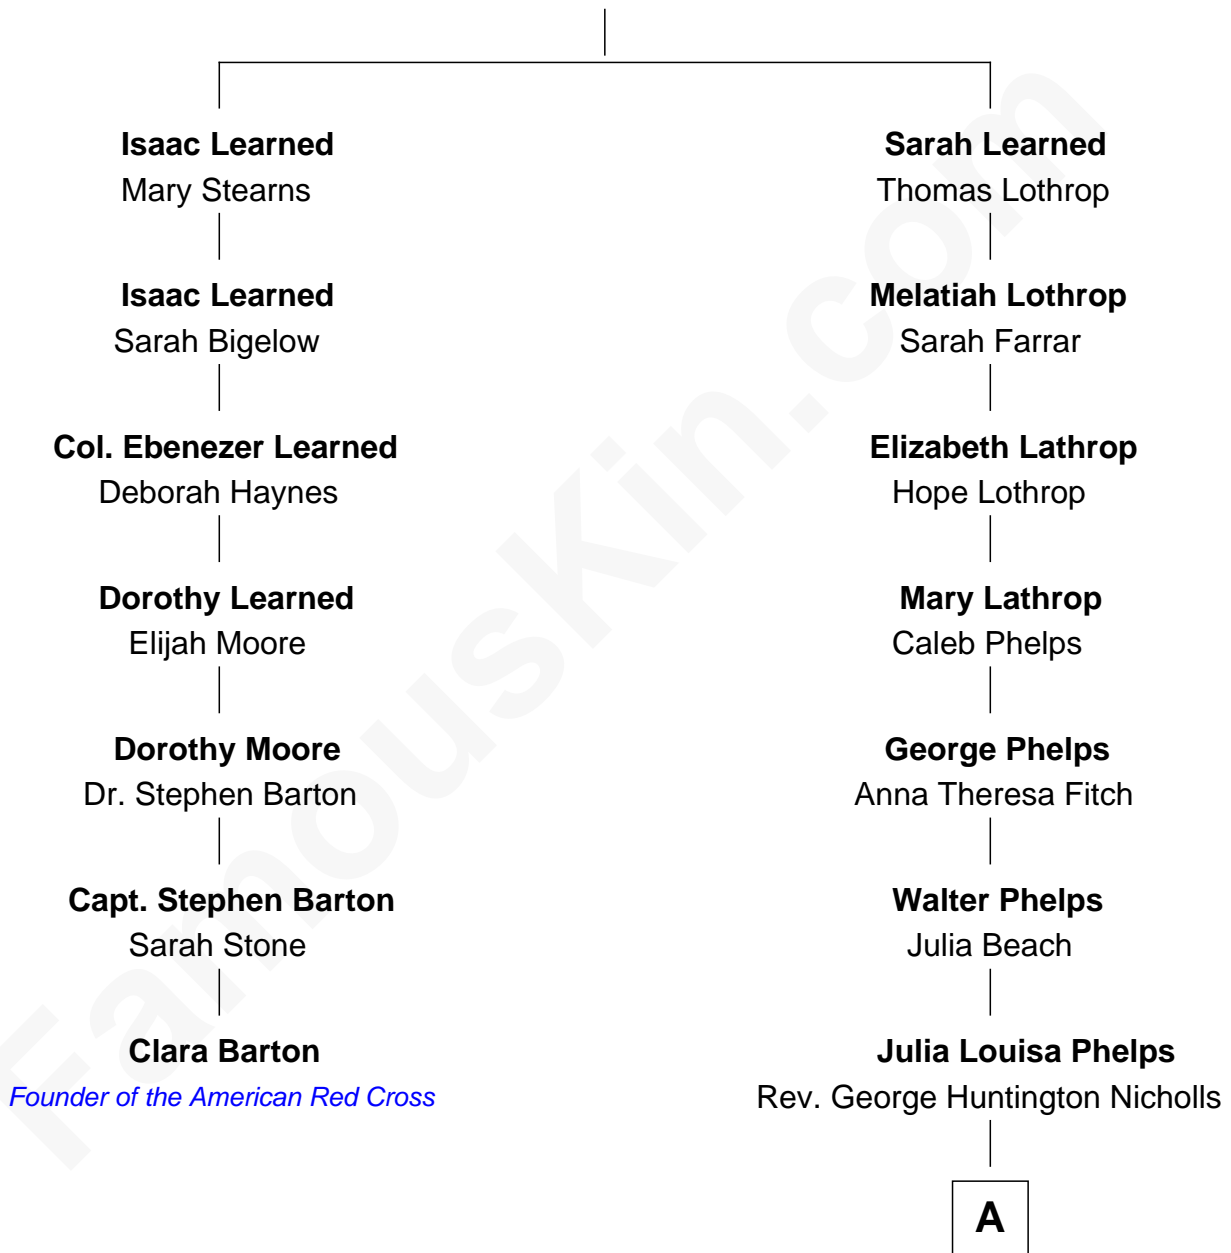

FamousKin.com Relationship Chart of

Clara Barton

Founder of the American Red Cross

6th cousin 5 times removed of

Treat Williams

TV & Movie Actor

William Learned
Goodith Gilman

A

—
Mary Nicholls

Charles W. Barnum

—
Richard Nicholls Barnum

Marian Hutchison Cocks

—
Eleanor Barnum

Treat Payne Andrew

—
Marian Andrew

Richard Norman Williams