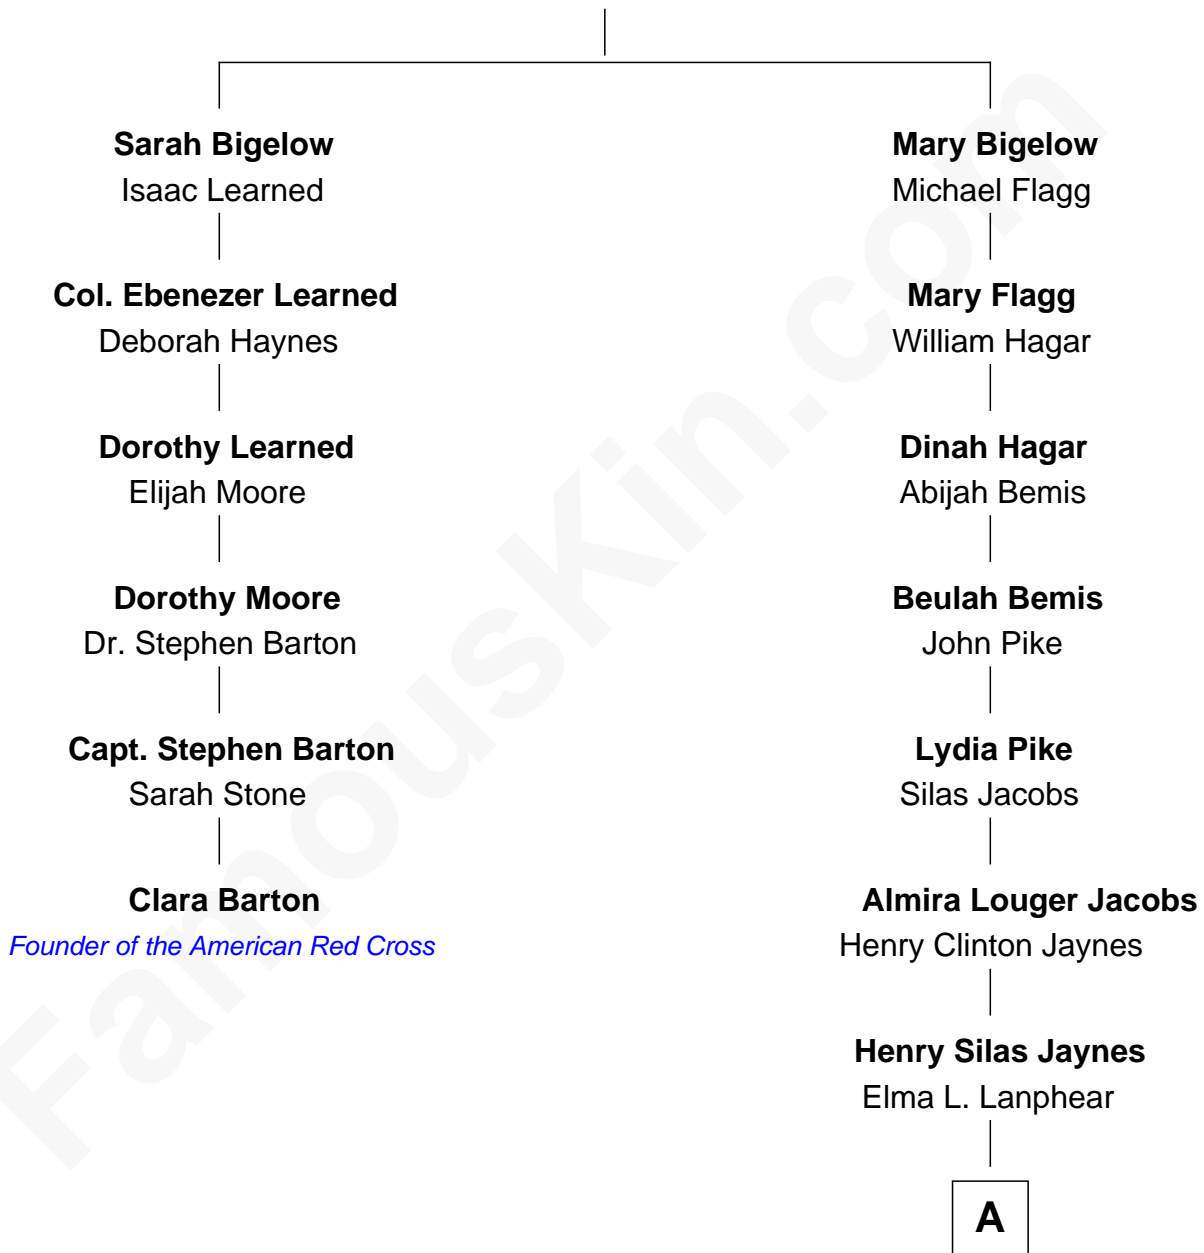

FamousKin.com Relationship Chart of

Clara Barton

Founder of the American Red Cross

5th cousin 4 times removed of

Peter Fonda

TV and Movie Actor

John Bigelow

Mary Warren

A

Herberta Elma Jaynes

William Brace Fonda

Henry Jaynes Fonda

Frances Ford Seymour

Peter Fonda

TV and Movie Actor

FamousKin.com