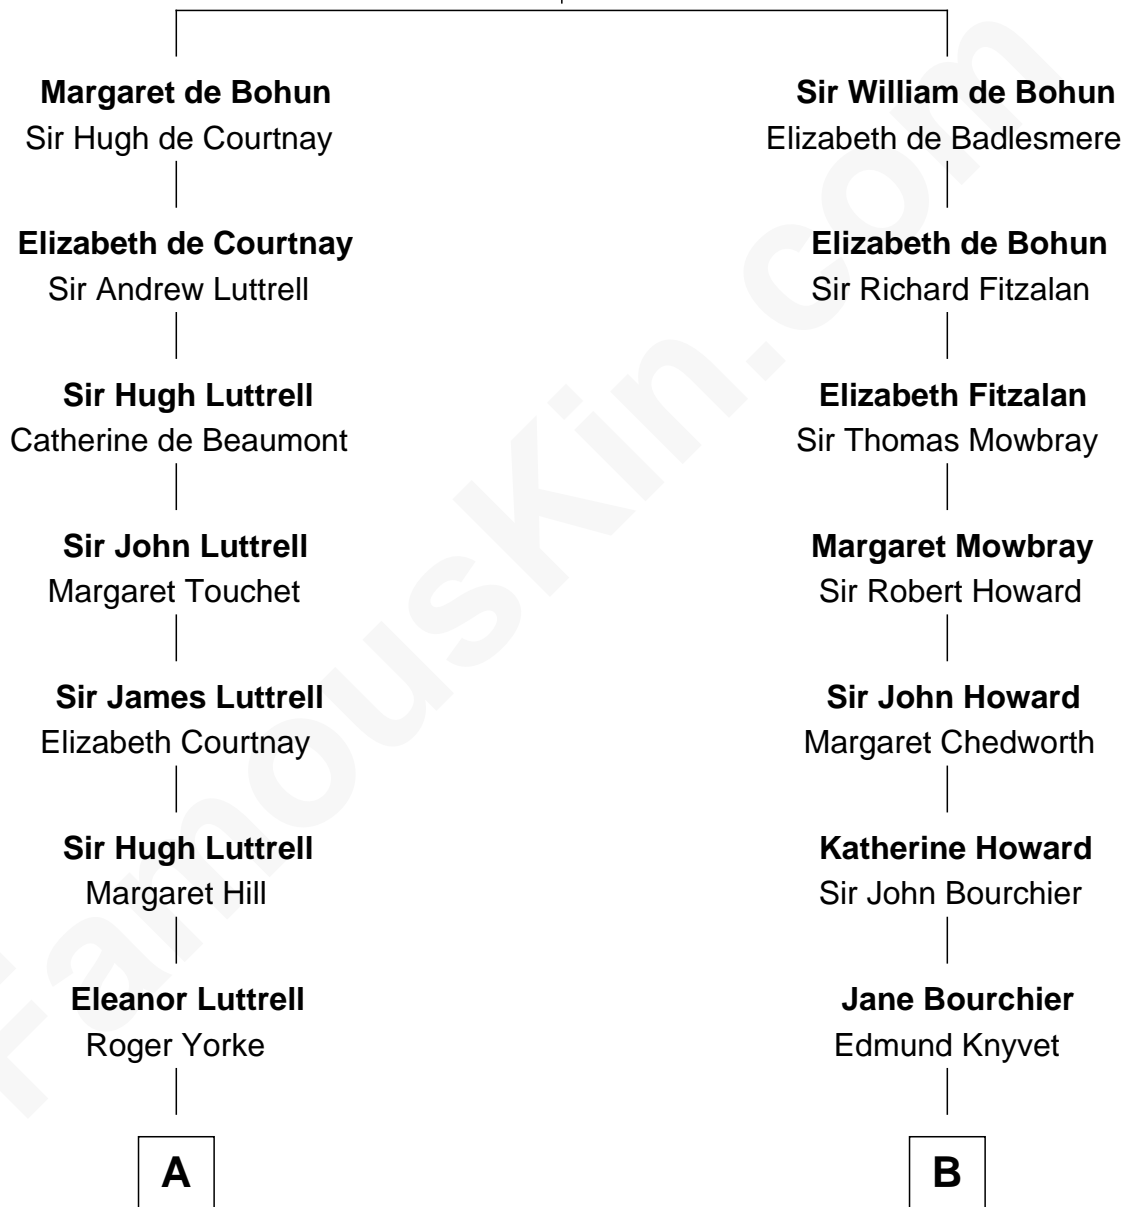

FamousKin.com Relationship Chart of

Dick Cheney

46th U.S. Vice-President

20th cousin 1 time removed of

Story Musgrave

NASA Astronaut

Humphrey de Bohun
Elizabeth Plantagenet

C

Samuel Fletcher Cheney

Ella A. Phillips

Thomas Herbert Cheney

Margaret E. Tyler

Richard Herbert Cheney

Marge Lorraine Dickey

Dick Cheney

46th U.S. Vice-President

D

William Gray

Sarah Frances Loring

Edward Gray

Elizabeth Gray Story

Marguerite Gray

John Butler Swann

Marguerite Swann