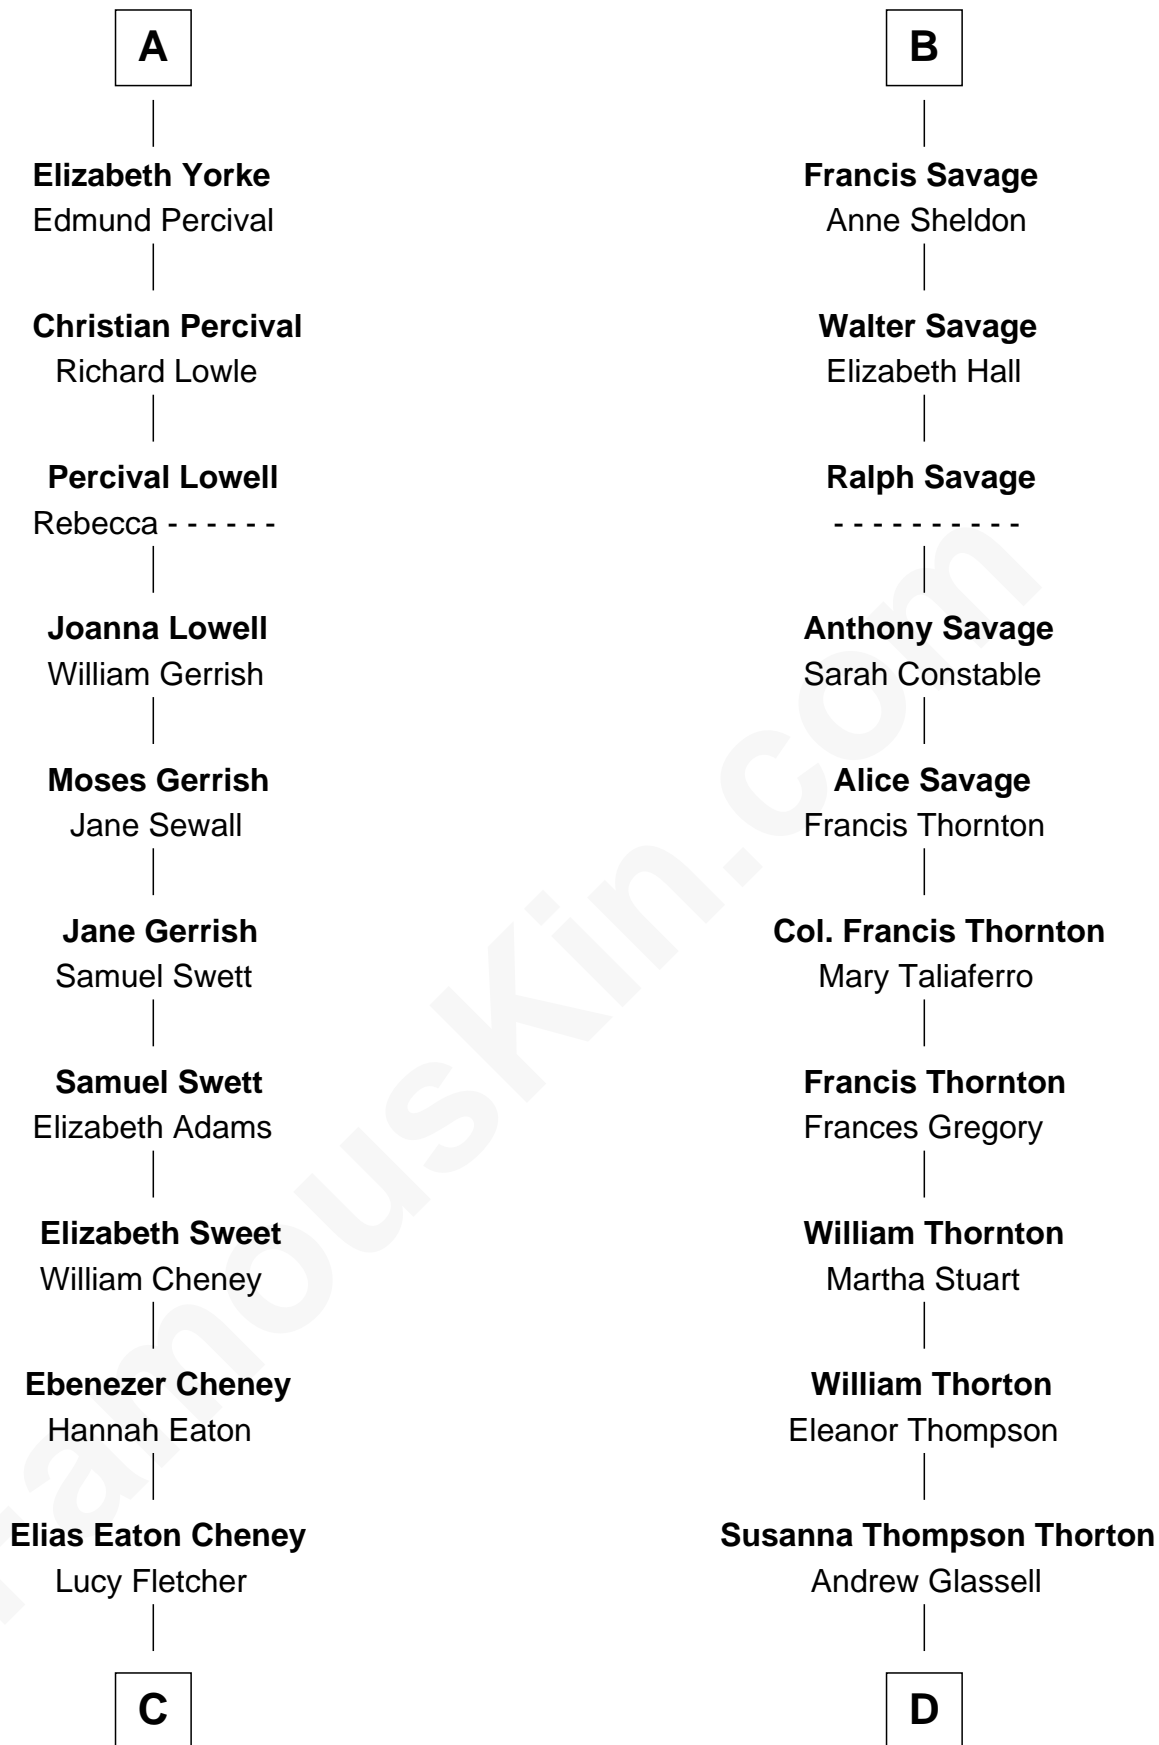

FamousKin.com Relationship Chart of

Dick Cheney

46th U.S. Vice-President

19th cousin 1 time removed of

General George S. Patton

U.S. Army - World War II

Humphrey de Bohun
Elizabeth Plantagenet

C

Samuel Fletcher Cheney

Ella A. Phillips

Thomas Herbert Cheney

Margaret E. Tyler

Richard Herbert Cheney

Marge Lorraine Dickey

Dick Cheney

46th U.S. Vice-President