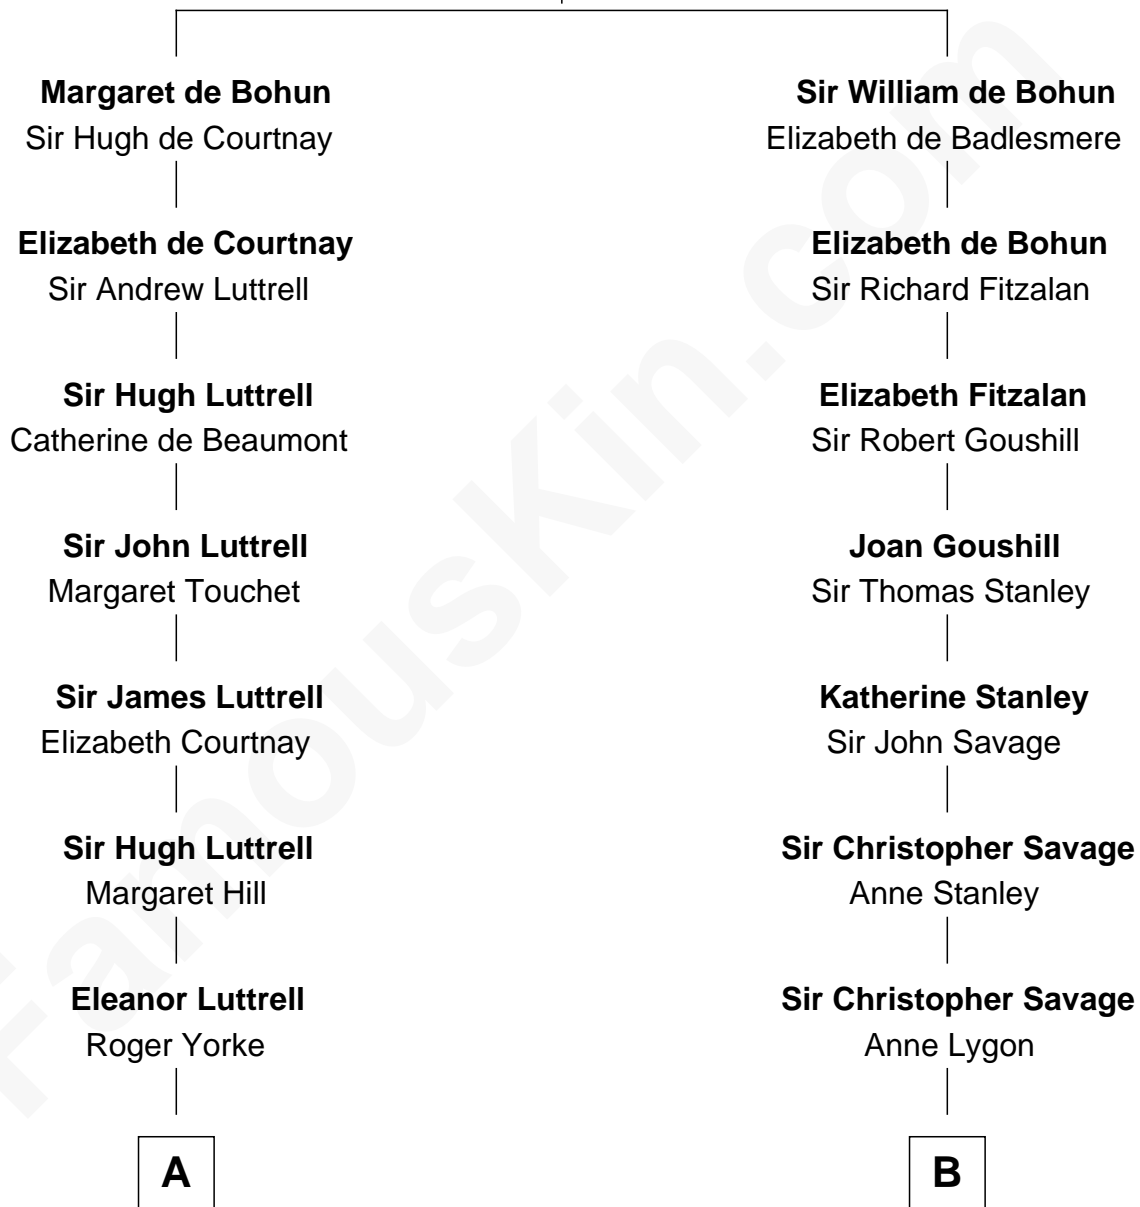

FamousKin.com Relationship Chart of

Dick Cheney

46th U.S. Vice-President

19th cousin 1 time removed of

General George S. Patton

U.S. Army - World War II

Humphrey de Bohun
Elizabeth Plantagenet

C

Samuel Fletcher Cheney

Ella A. Phillips

Thomas Herbert Cheney

Margaret E. Tyler

Richard Herbert Cheney

Marge Lorraine Dickey

Dick Cheney

46th U.S. Vice-President