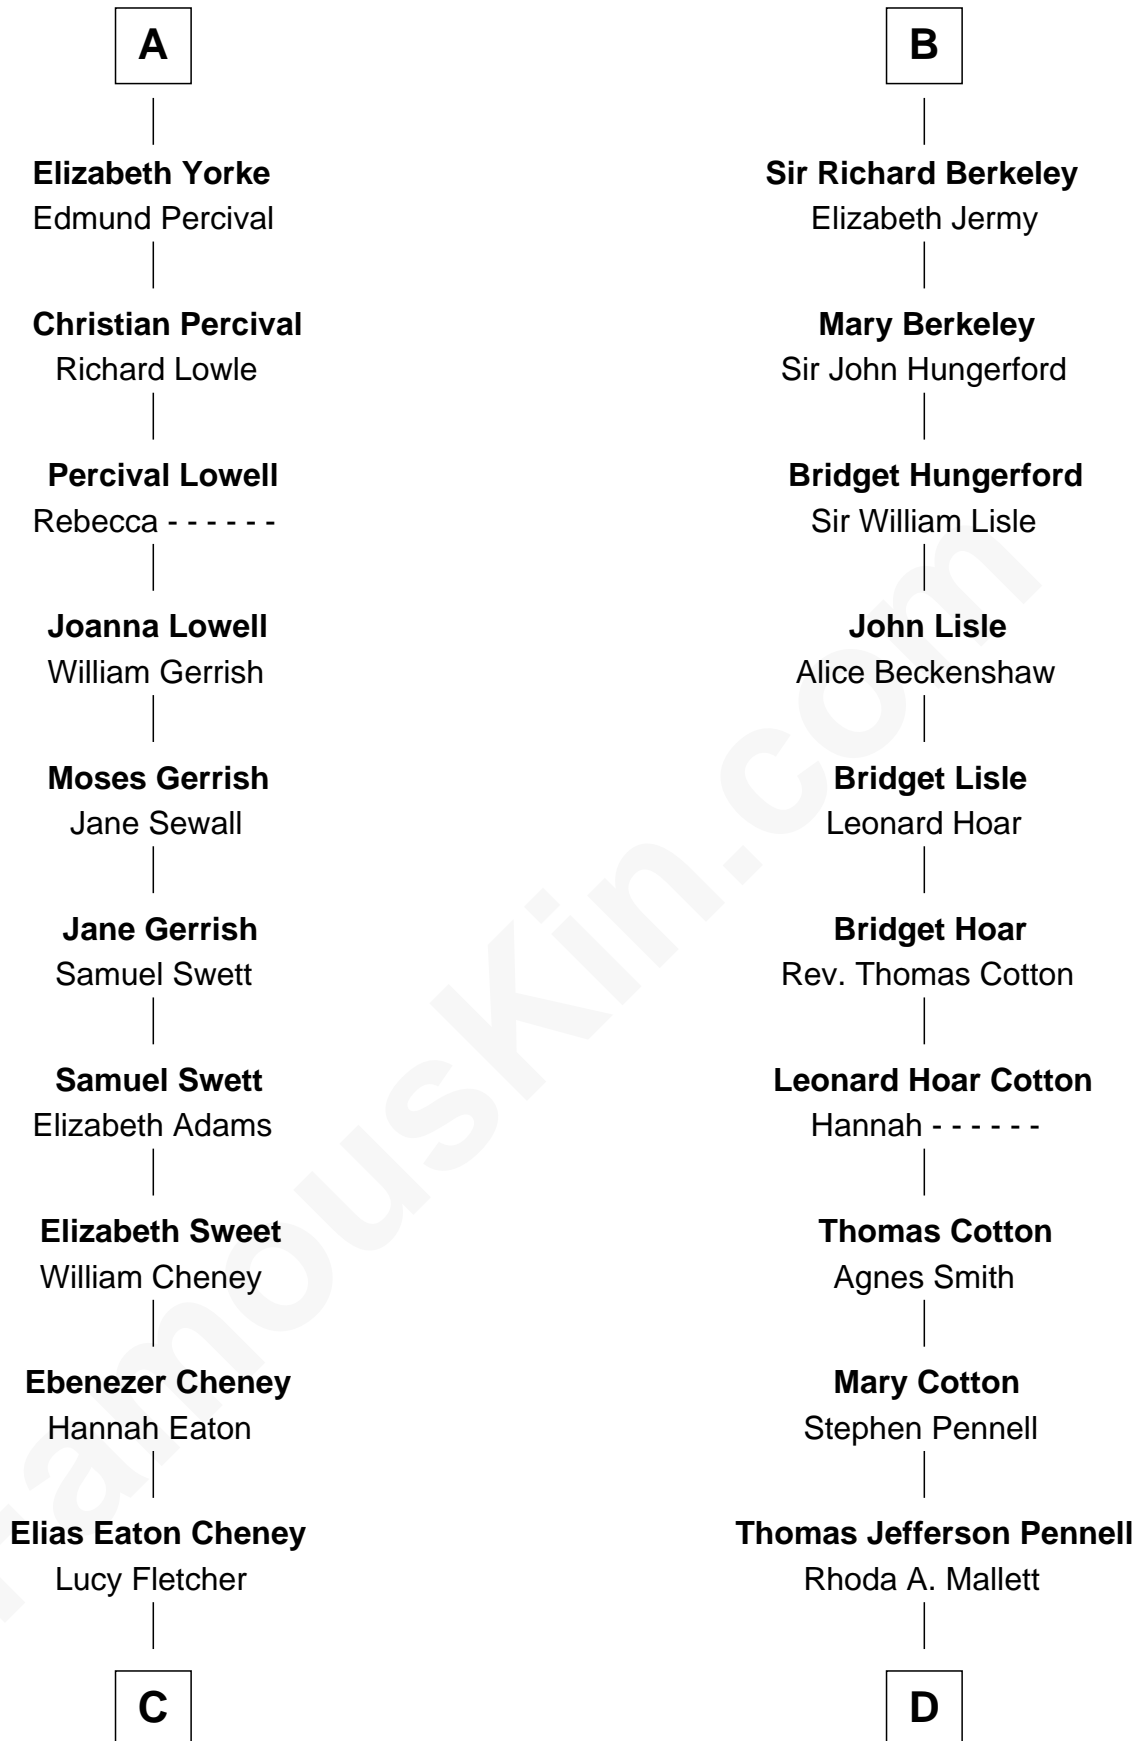

FamousKin.com Relationship Chart of

Dick Cheney

46th U.S. Vice-President

20th cousin 1 time removed of

Warren Buffett

Chairman & CEO, Berkshire Hathaway

Humphrey de Bohun
Elizabeth Plantagenet

Margaret de Bohun
Sir Hugh de Courtnay

A

Sir William de Bohun
Elizabeth de Badlesmere

Elizabeth de Bohun
Sir Richard Fitzalan

Elizabeth Fitzalan
Sir Thomas Mowbray

Isabel Mowbray
Sir James Berkeley

Maurice Berkeley
Isabel Mead

Anne Berkeley
Sir William Dennis

Isabel Dennis
Sir John Berkeley

B

C

Samuel Fletcher Cheney

Ella A. Phillips

Thomas Herbert Cheney

Margaret E. Tyler

Richard Herbert Cheney

Marge Lorraine Dickey

Dick Cheney

46th U.S. Vice-President

D

Deborah Collamore Pennell

John Watson

Susan Ann Watson

Ford Bela Barber