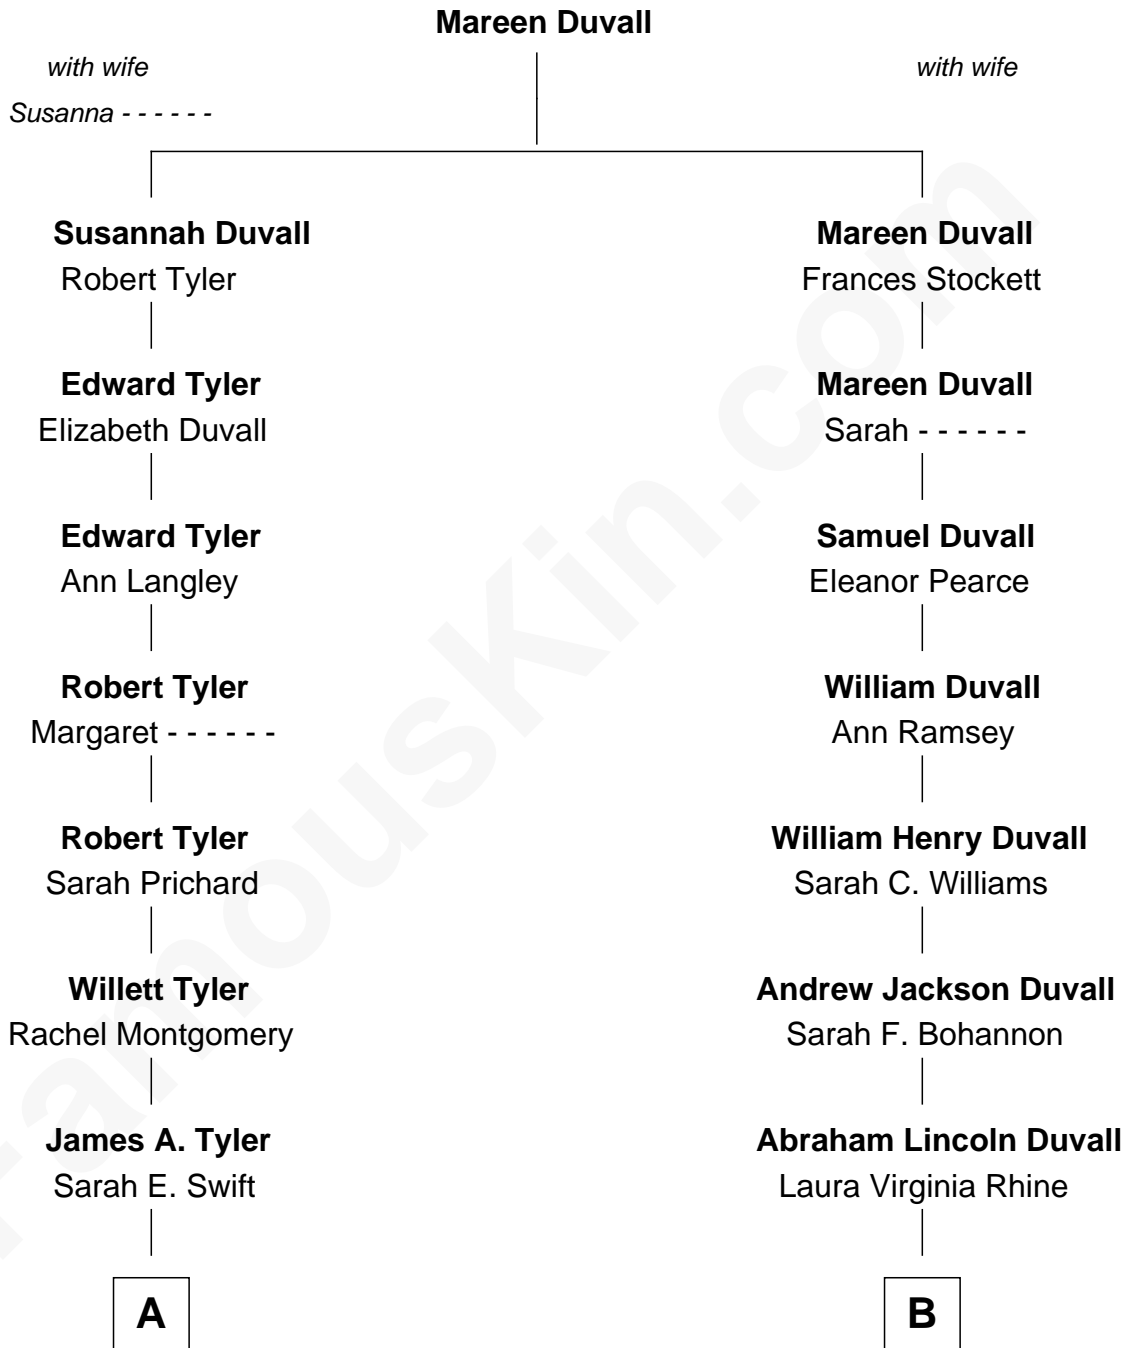

# FamousKin.com Relationship Chart of

**Dick Cheney**

46th U.S. Vice-President

8th cousin 1 time removed of

**Robert Duvall**

Movie Actor

**A**

**Margaret E. Tyler**  
Thomas Herbert Cheney

**Richard Herbert Cheney**  
Marge Lorraine Dickey

**Dick Cheney**  
*46th U.S. Vice-President*

**B**

**R. Adm. William Howard Duvall**  
Mildred Virginia Hart

**Robert Duvall**  
*Movie Actor*

FamousKin.com