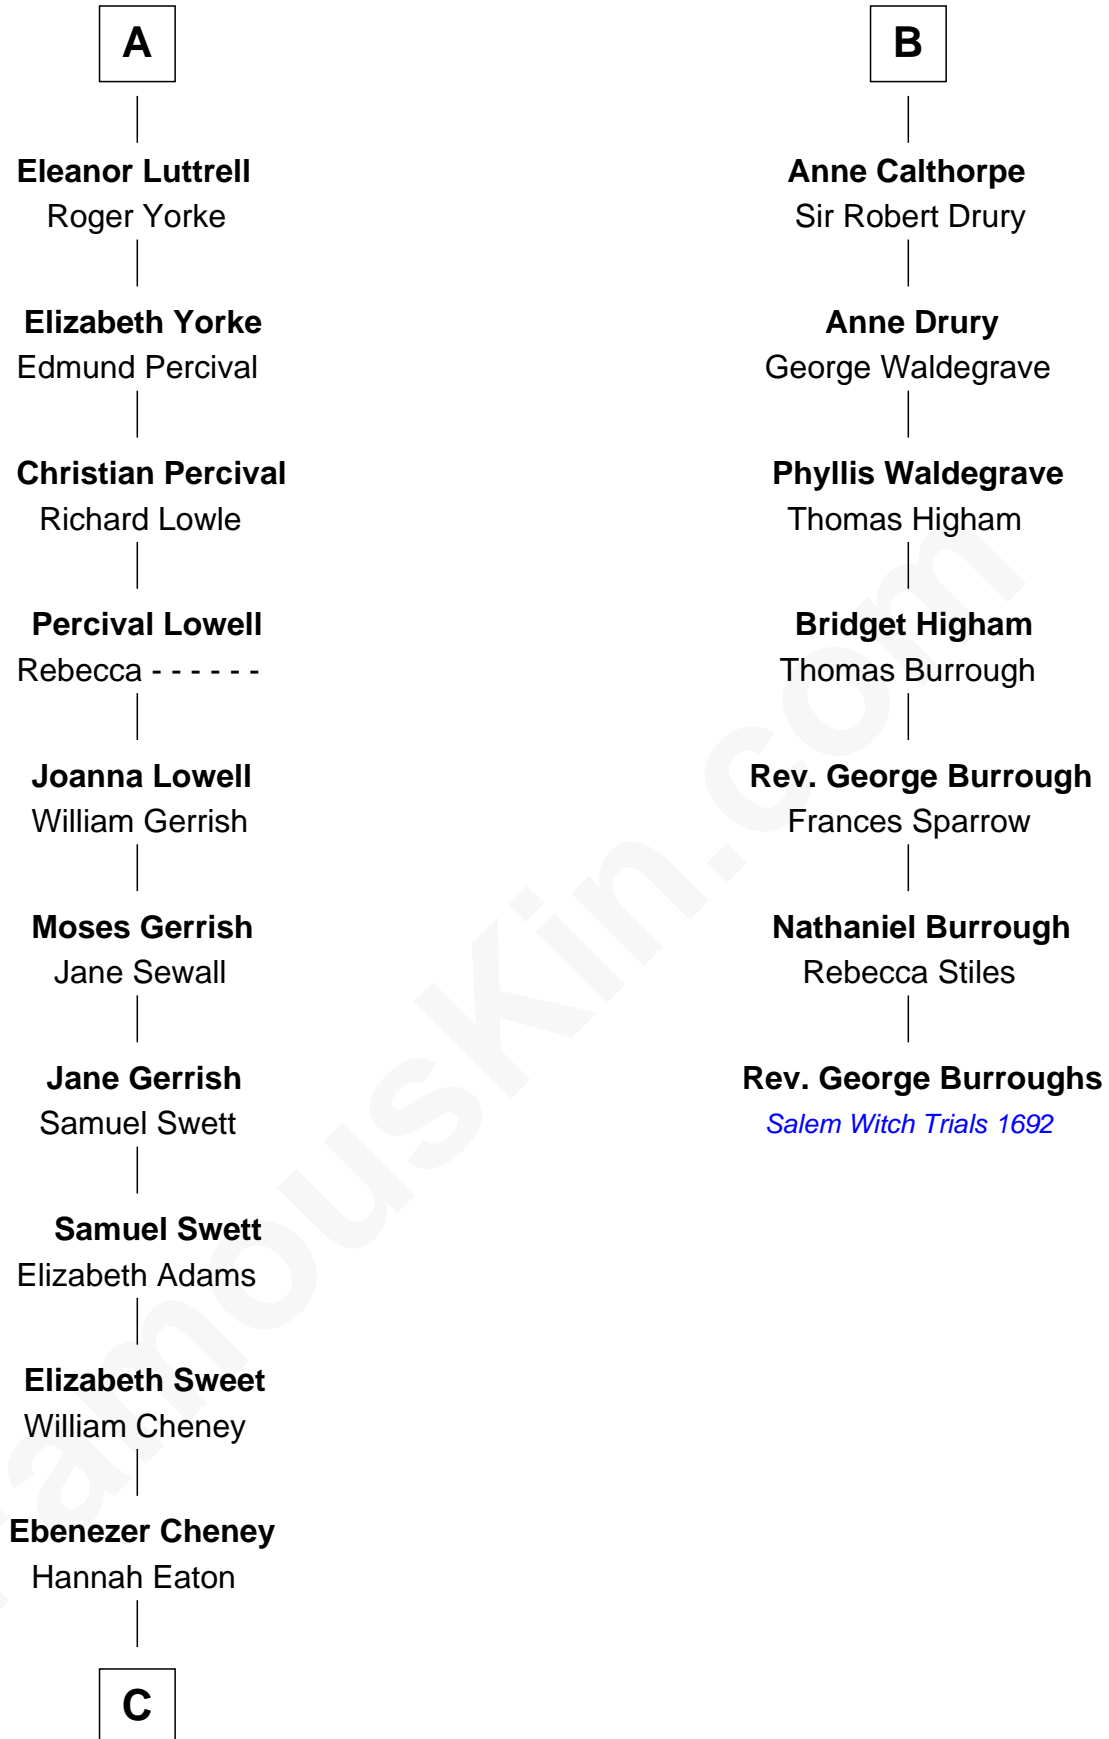

FamousKin.com

Relationship Chart of

Dick Cheney

46th U.S. Vice-President

13th cousin 8 times removed of

Rev. George Burroughs

Executed for Witchcraft, Salem 1692

C

—
Elias Eaton Cheney

Lucy Fletcher

—
Samuel Fletcher Cheney

Ella A. Phillips

—
Thomas Herbert Cheney

Margaret E. Tyler

—
Richard Herbert Cheney

Marge Lorraine Dickey