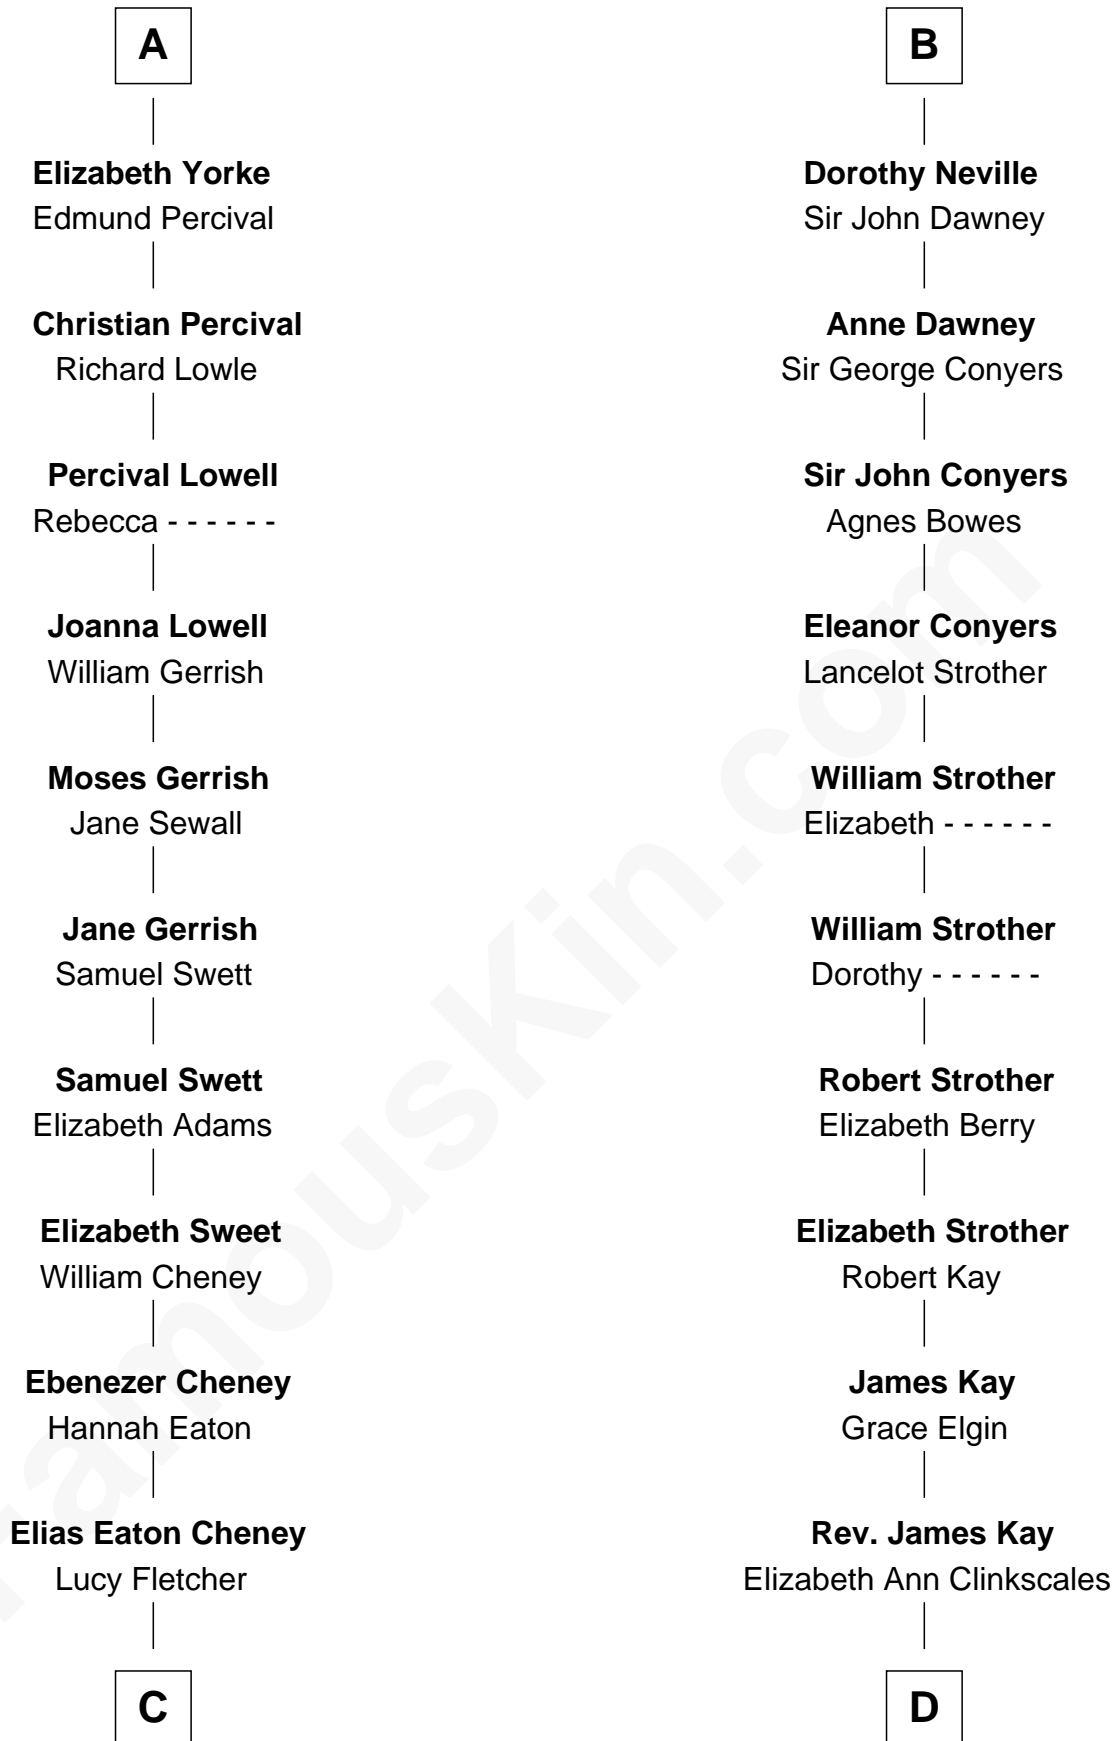

# FamousKin.com Relationship Chart of

**Dick Cheney**

*46th U.S. Vice-President*

20th cousin 1 time removed of

**Jimmy Carter**

*39th U.S. President*

**Humphrey de Bohun**  
Elizabeth Plantagenet

**C**

**Samuel Fletcher Cheney**

Ella A. Phillips

**Thomas Herbert Cheney**

Margaret E. Tyler

**Richard Herbert Cheney**

Marge Lorraine Dickey

**Dick Cheney**

*46th U.S. Vice-President*

**D**

**Mary Kay**

John Pratt

**James E. Pratt**

Sophonra C. Cowan

**Nina Pratt**

William Archibald Carter

**Earl Carter**