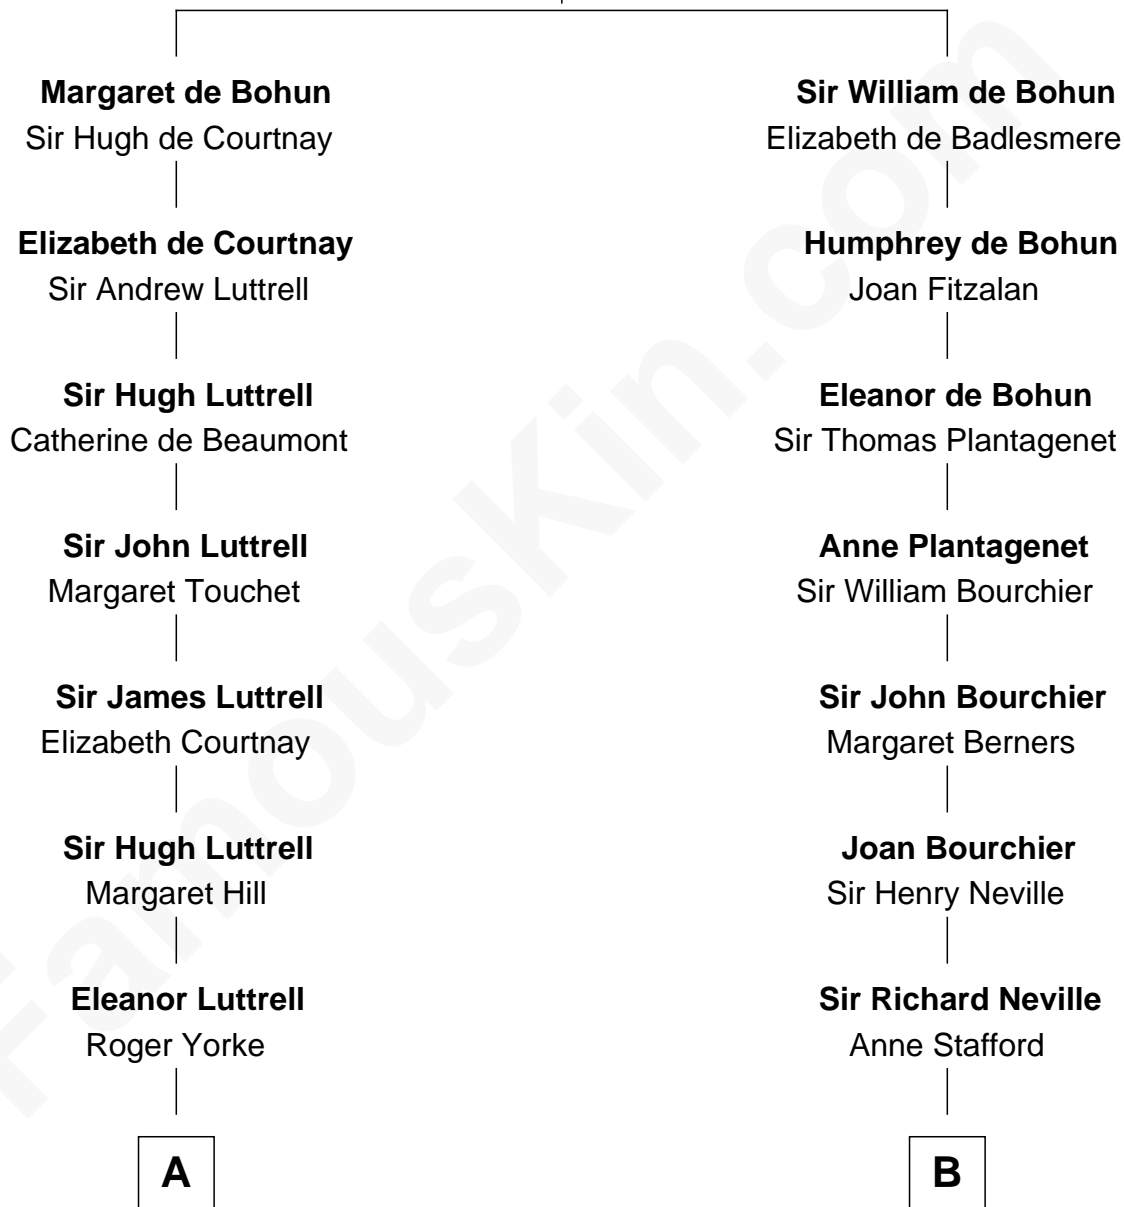

# FamousKin.com Relationship Chart of

**Dick Cheney**

*46th U.S. Vice-President*

20th cousin 1 time removed of

**Jimmy Carter**

*39th U.S. President*

**Humphrey de Bohun**  
Elizabeth Plantagenet

**C**

**Samuel Fletcher Cheney**

Ella A. Phillips

**Thomas Herbert Cheney**

Margaret E. Tyler

**Richard Herbert Cheney**

Marge Lorraine Dickey

**Dick Cheney**

*46th U.S. Vice-President*

**D**

**Mary Kay**

John Pratt

**James E. Pratt**

Sophonra C. Cowan

**Nina Pratt**

William Archibald Carter

**Earl Carter**

Lillian Gordy

**Jimmy Carter**

*39th U.S. President*

FamousKin.com