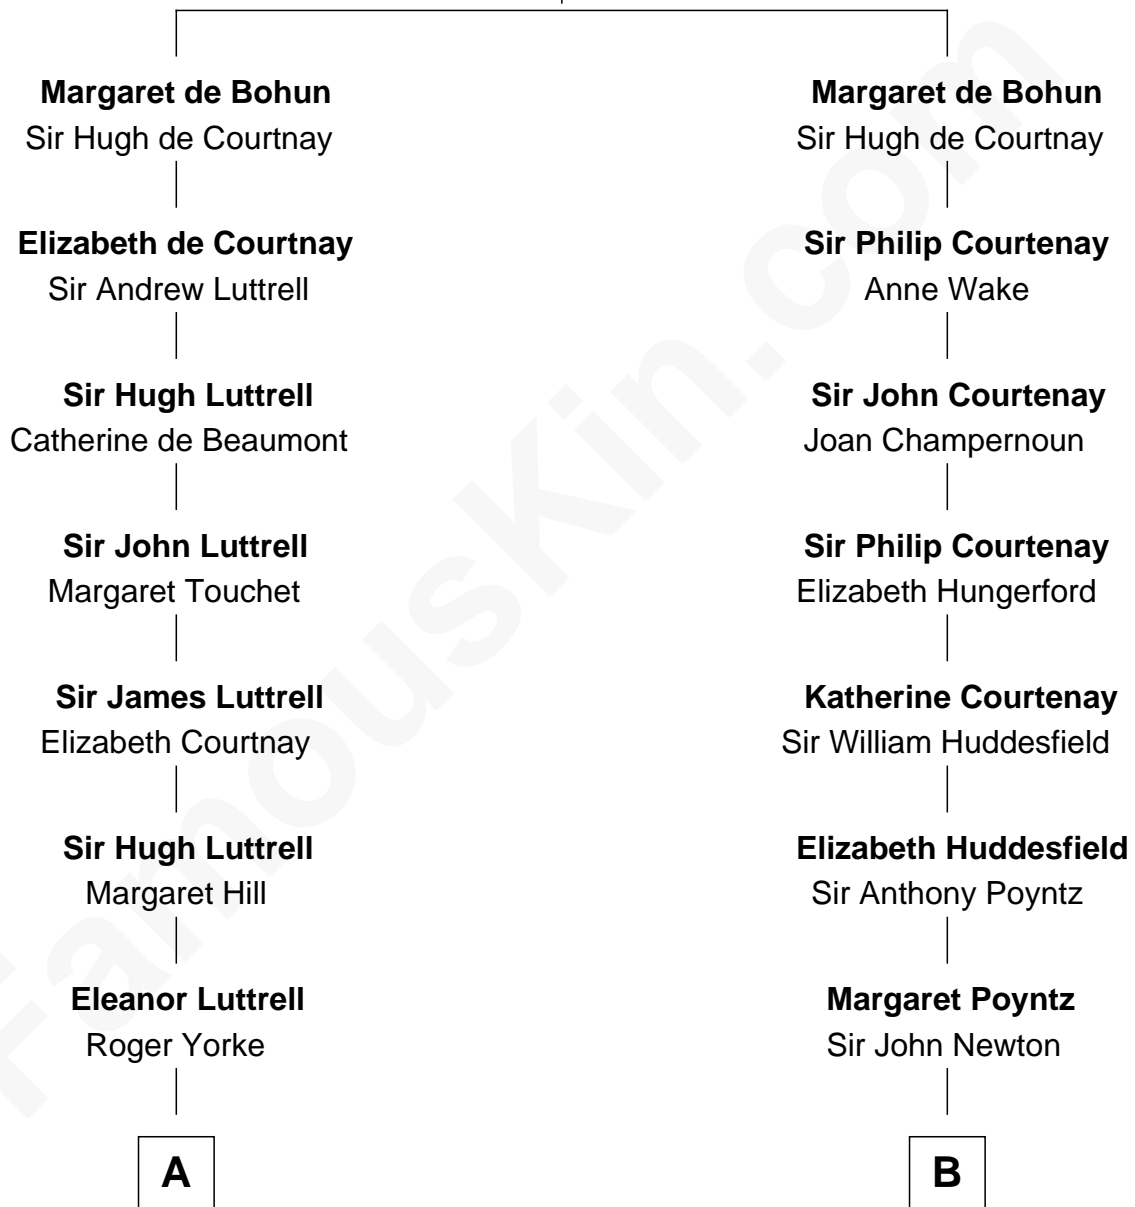

# FamousKin.com Relationship Chart of

**Dick Cheney**

*46th U.S. Vice-President*

18th cousin 2 times removed of

**Sir Winston Churchill**

*Prime Minister of the United Kingdom*

**Humphrey de Bohun**

Elizabeth Plantagenet

**C**

**Samuel Fletcher Cheney**

Ella A. Phillips

**Thomas Herbert Cheney**

Margaret E. Tyler

**Richard Herbert Cheney**

Marge Lorraine Dickey

**Dick Cheney**

*46th U.S. Vice-President*

**D**

**Randolph Henry Spencer-Churchill**

Jeanette Jerome

**Sir Winston Churchill**

*Prime Minister of the United Kingdom*

FamousKin.com