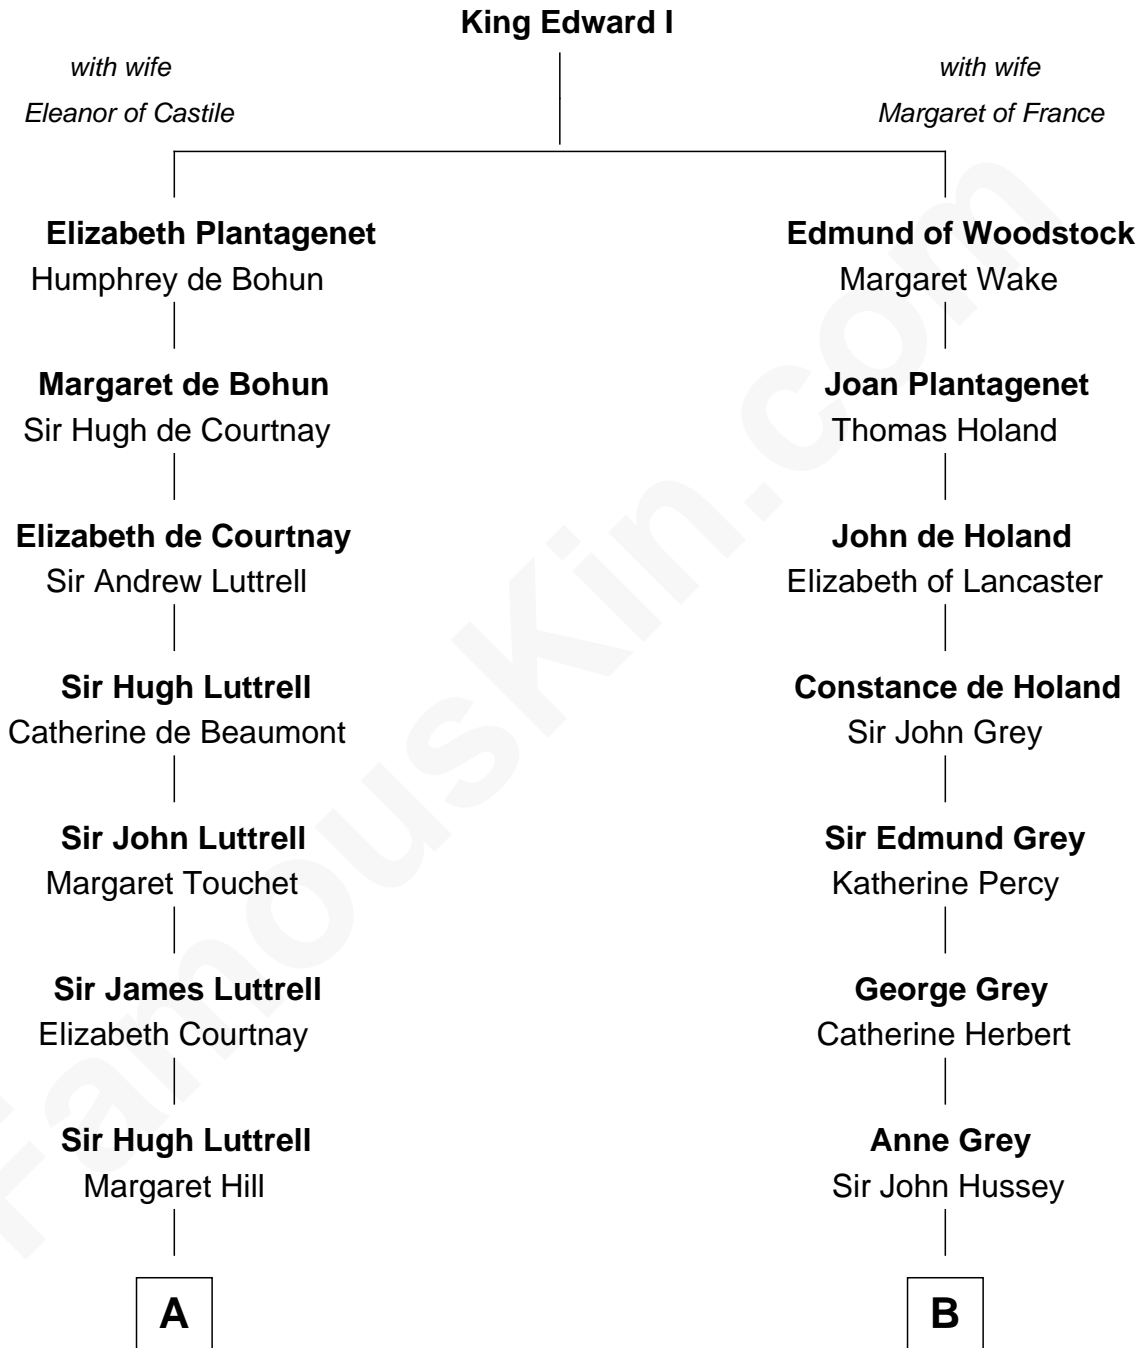

FamousKin.com

Relationship Chart of

Dick Cheney

46th U.S. Vice-President

20th cousin 1 time removed of

Camilla Parker Bowles

Queen Consort of the United Kingdom

C

Elias Eaton Cheney

Lucy Fletcher

Samuel Fletcher Cheney

Ella A. Phillips

Thomas Herbert Cheney

Margaret E. Tyler

Richard Herbert Cheney

Marge Lorraine Dickey

Dick Cheney

46th U.S. Vice-President

D

George Keppel

Alice Frederica Edmonstone

Sonia Rosemary Keppel

Roland Calvert Cubitt

Rosalind Maud Cubitt