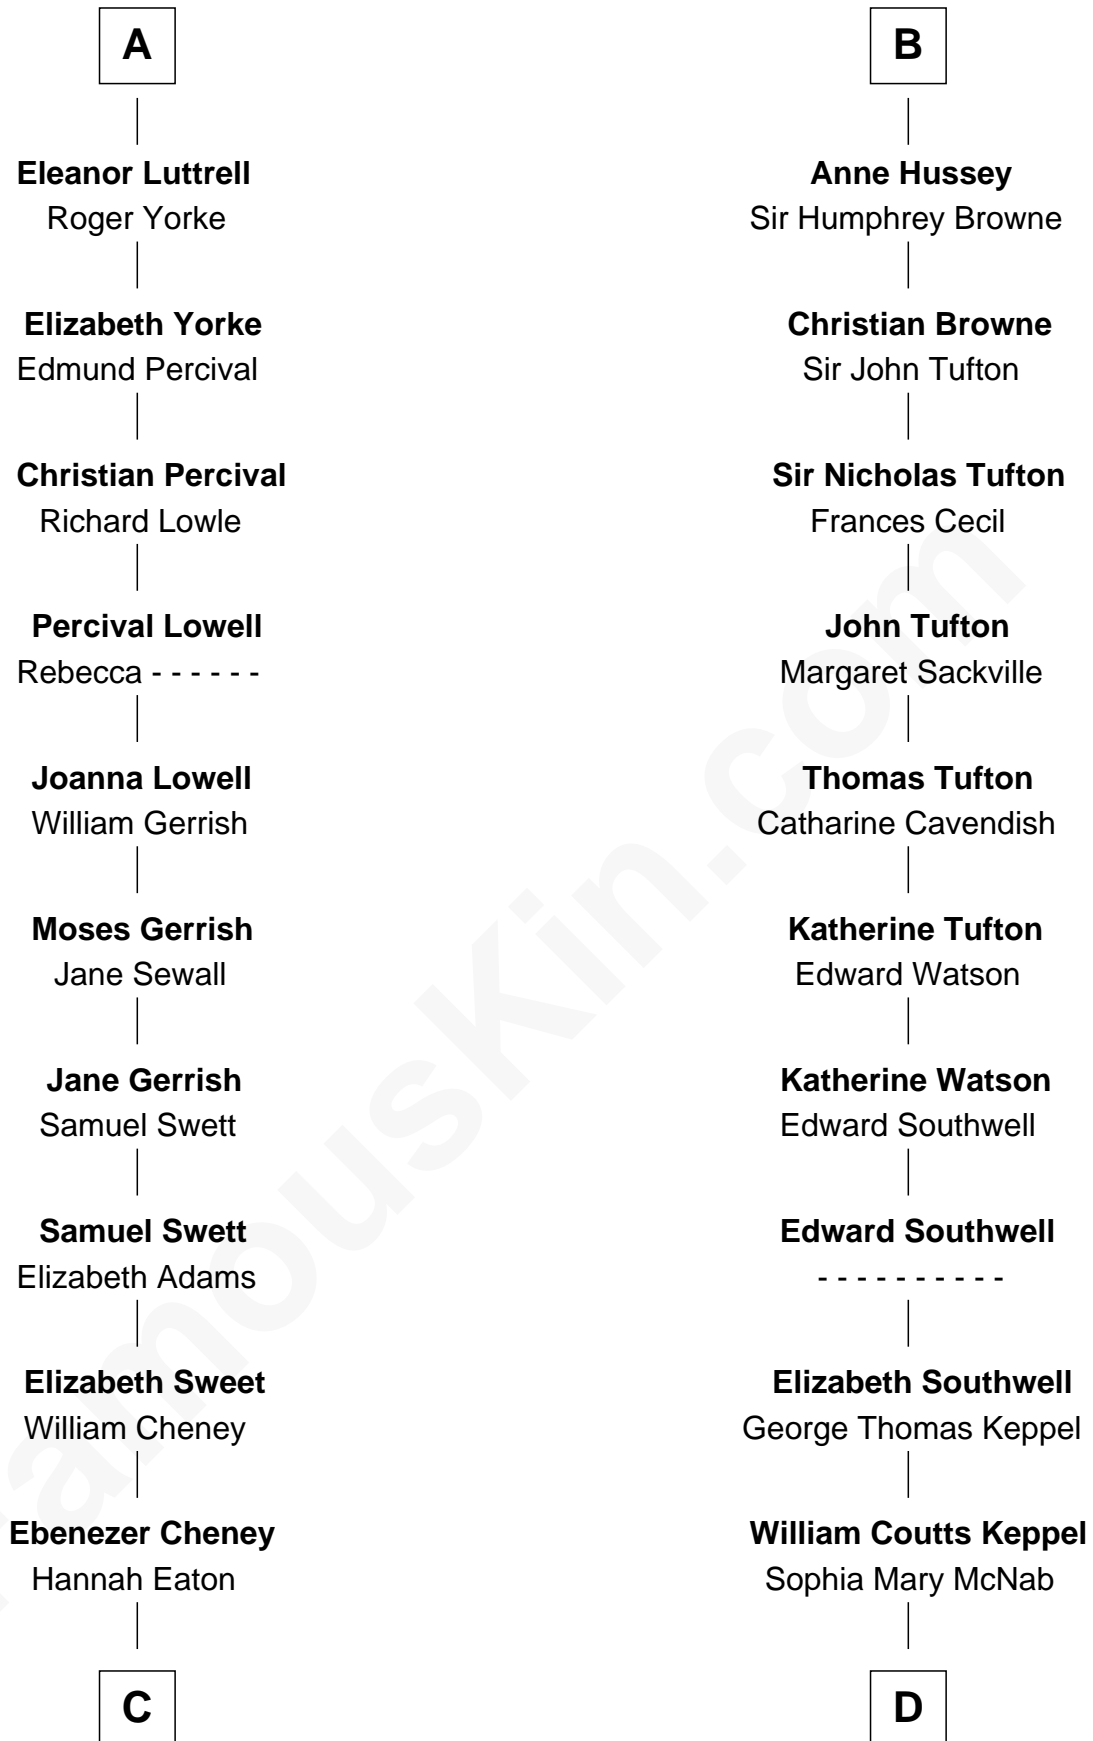

FamousKin.com

Relationship Chart of

Dick Cheney

46th U.S. Vice-President

20th cousin 1 time removed of

Camilla Parker Bowles

Queen Consort of the United Kingdom

C

Elias Eaton Cheney

Lucy Fletcher

Samuel Fletcher Cheney

Ella A. Phillips

Thomas Herbert Cheney

Margaret E. Tyler

Richard Herbert Cheney

Marge Lorraine Dickey

Dick Cheney

46th U.S. Vice-President

D

George Keppel

Alice Frederica Edmonstone

Sonia Rosemary Keppel

Roland Calvert Cubitt

Rosalind Maud Cubitt