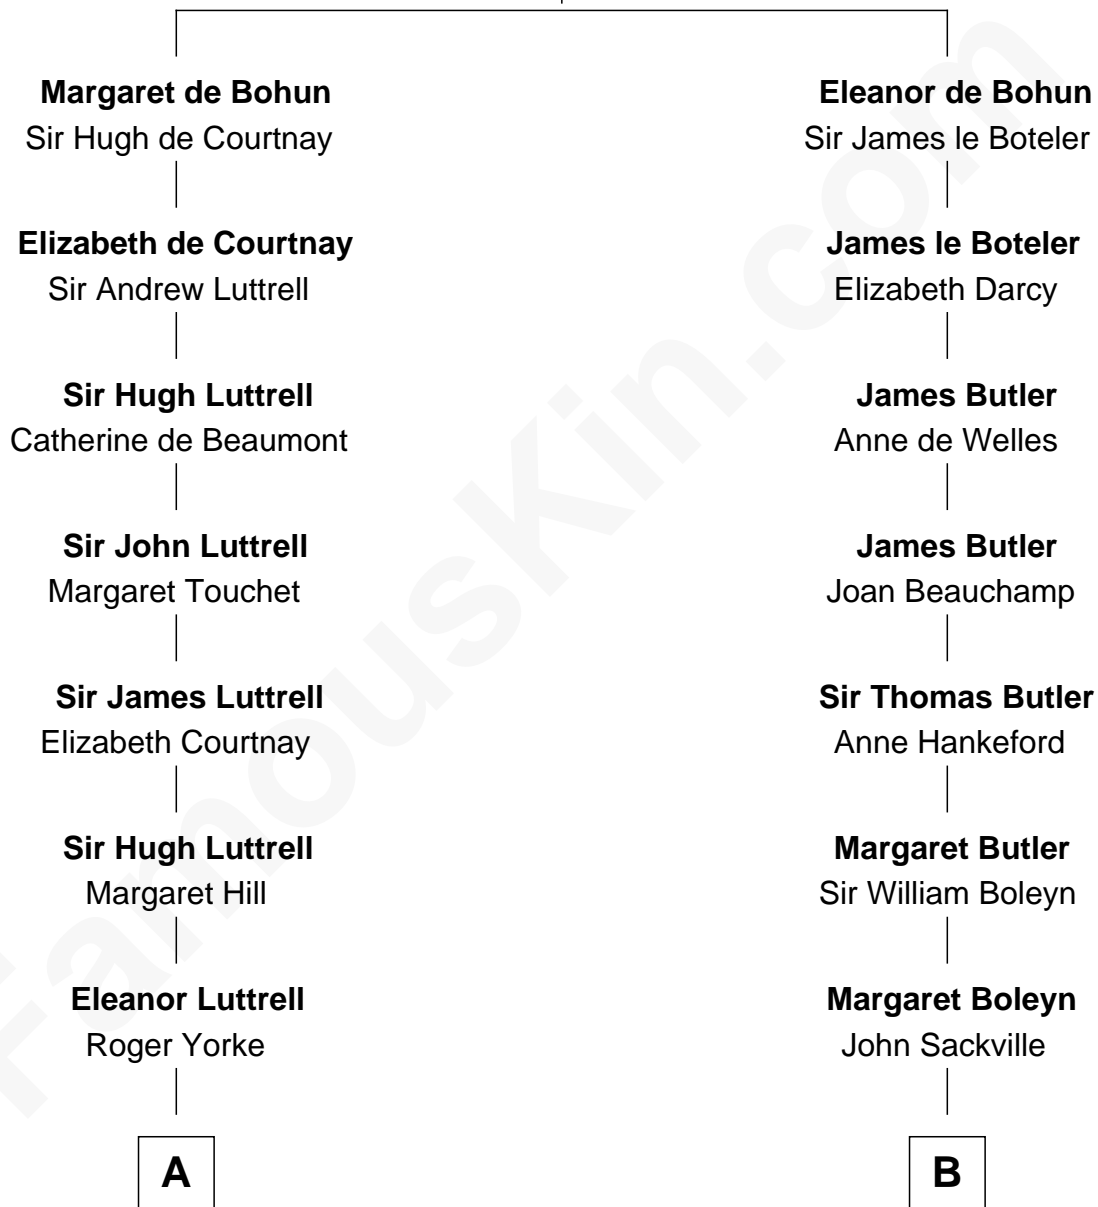

FamousKin.com

Relationship Chart of

Dick Cheney

46th U.S. Vice-President

20th cousin 1 time removed of

Camilla Parker Bowles

Queen Consort of the United Kingdom

Humphrey de Bohun
Elizabeth Plantagenet

C

Samuel Fletcher Cheney

Ella A. Phillips

Thomas Herbert Cheney

Margaret E. Tyler

Richard Herbert Cheney

Marge Lorraine Dickey

Dick Cheney

46th U.S. Vice-President

D

William Coutts Keppel

Sophia Mary McNab

George Keppel

Alice Frederica Edmonstone

Sonia Rosemary Keppel

Roland Calvert Cubitt