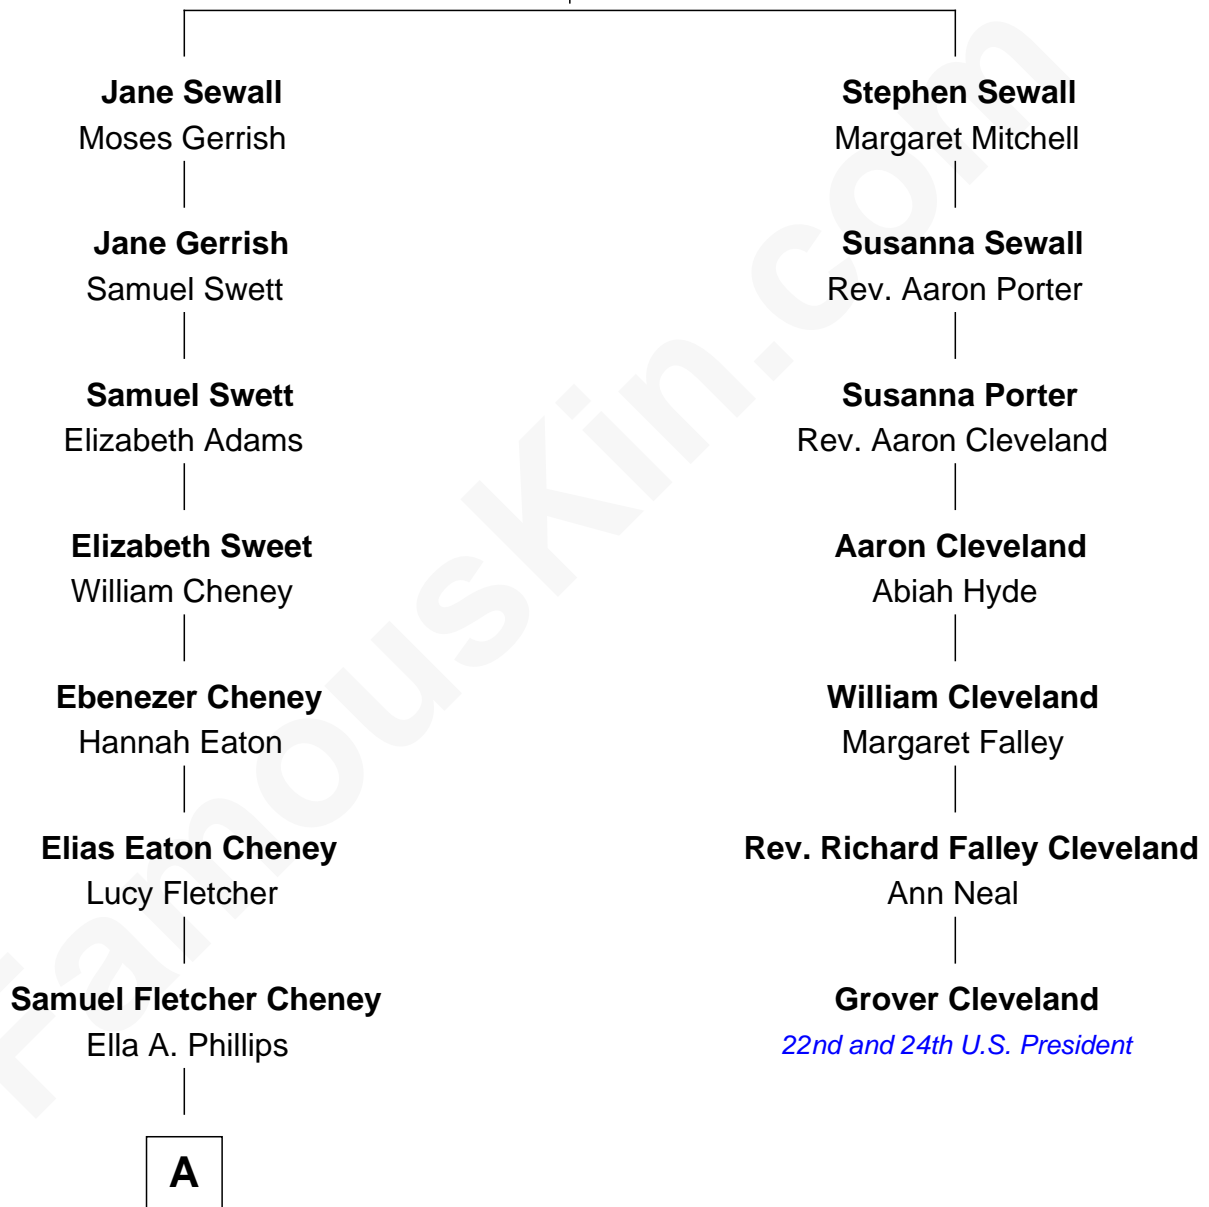

# FamousKin.com Relationship Chart of

**Dick Cheney**

*46th U.S. Vice-President*

6th cousin 3 times removed of

**Grover Cleveland**

*22nd and 24th U.S. President*

**Henry Sewall**

Jane Dummer

**A**

—  
**Thomas Herbert Cheney**

Margaret E. Tyler

—  
**Richard Herbert Cheney**

Marge Lorraine Dickey

—  
**Dick Cheney**

*46th U.S. Vice-President*

FamousKin.com