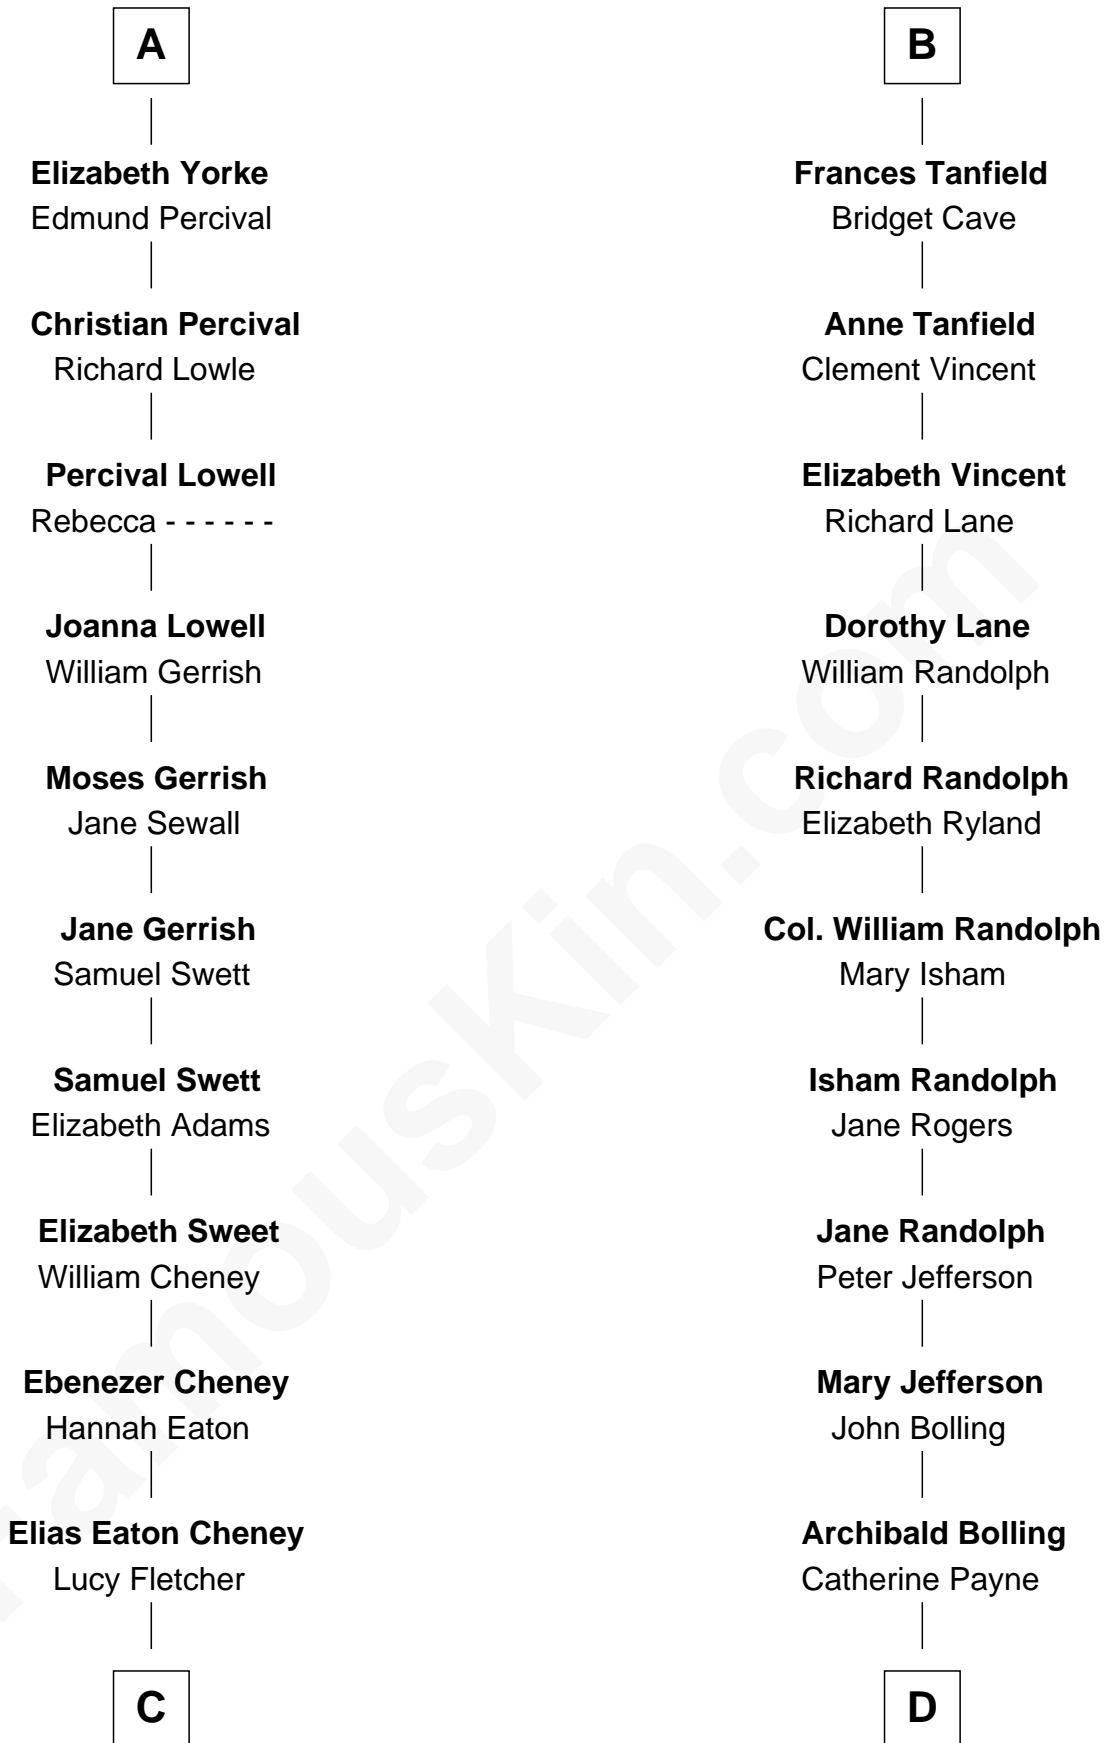

FamousKin.com Relationship Chart of

Dick Cheney

46th U.S. Vice-President

19th cousin 1 time removed of

Edith (Bolling) Wilson

First Lady of President Woodrow Wilson

Humphrey de Bohun

Elizabeth Plantagenet

C

Samuel Fletcher Cheney

Ella A. Phillips

Thomas Herbert Cheney

Margaret E. Tyler

Richard Herbert Cheney

Marge Lorraine Dickey

Dick Cheney

46th U.S. Vice-President

D

Archibald Bolling

Anne E. Wigginton

William Holcombe Bolling

Sarah Spiers White

Edith (Bolling) Wilson

First Lady of Woodrow Wilson