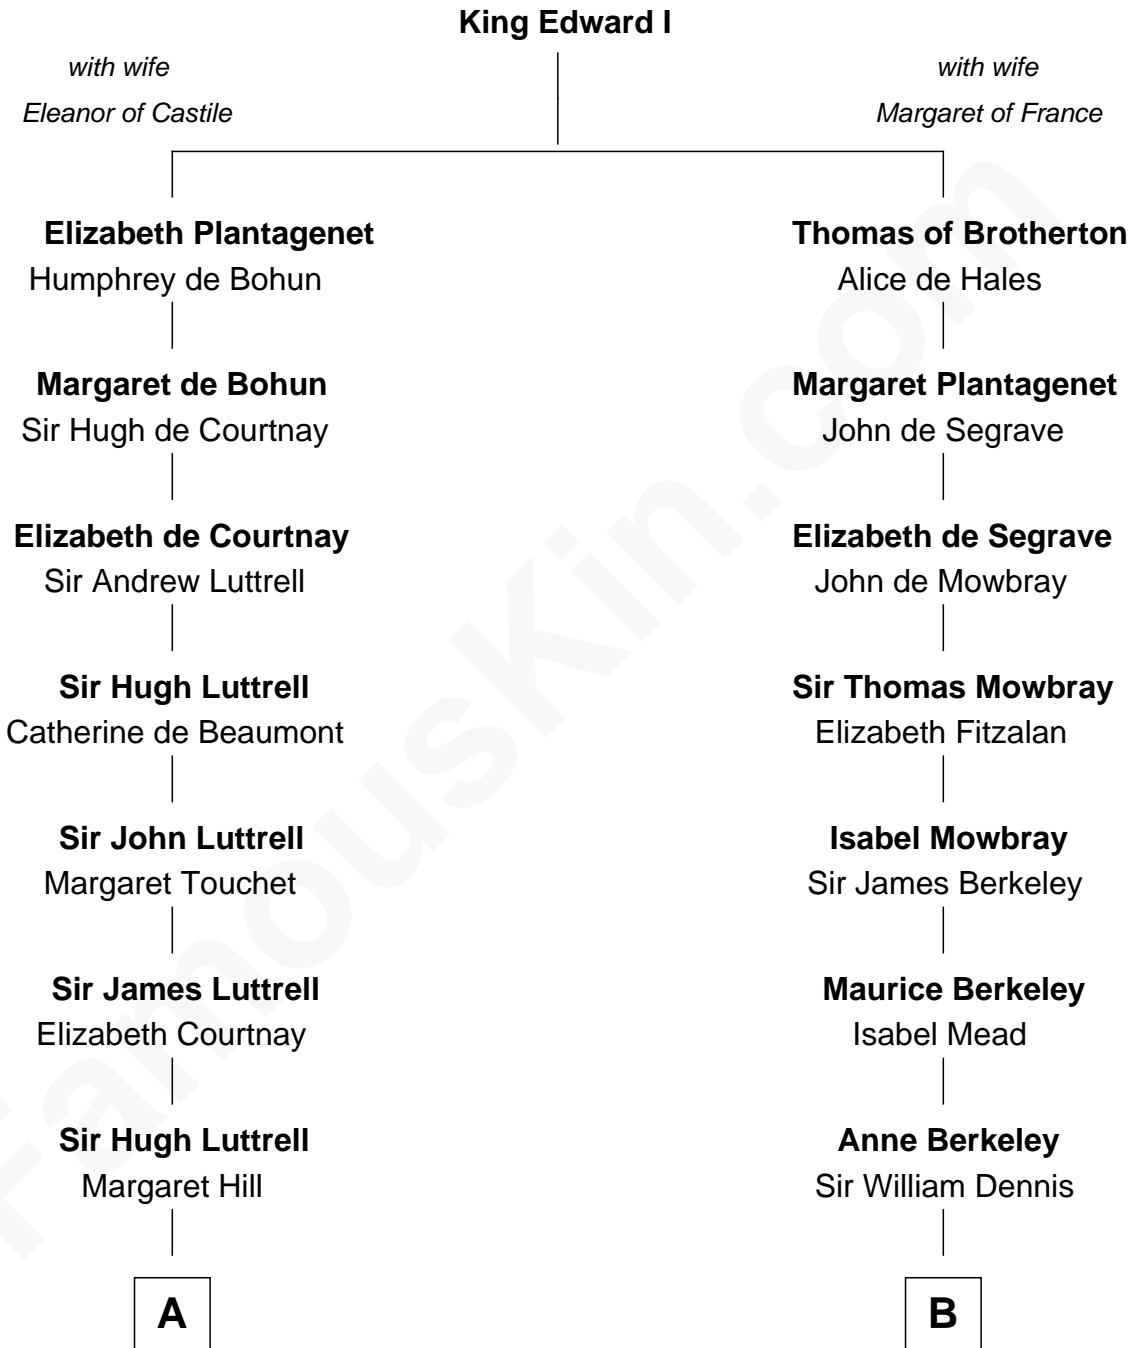

FamousKin.com Relationship Chart of

Dick Cheney

46th U.S. Vice-President

16th cousin 5 times removed of

Samuel Prescott

Completed Paul Revere's Midnight Ride

C

—
Elias Eaton Cheney

Lucy Fletcher

—
Samuel Fletcher Cheney

Ella A. Phillips

—
Thomas Herbert Cheney

Margaret E. Tyler

—
Richard Herbert Cheney

Marge Lorraine Dickey

—
Dick Cheney

46th U.S. Vice-President

FamousKin.com