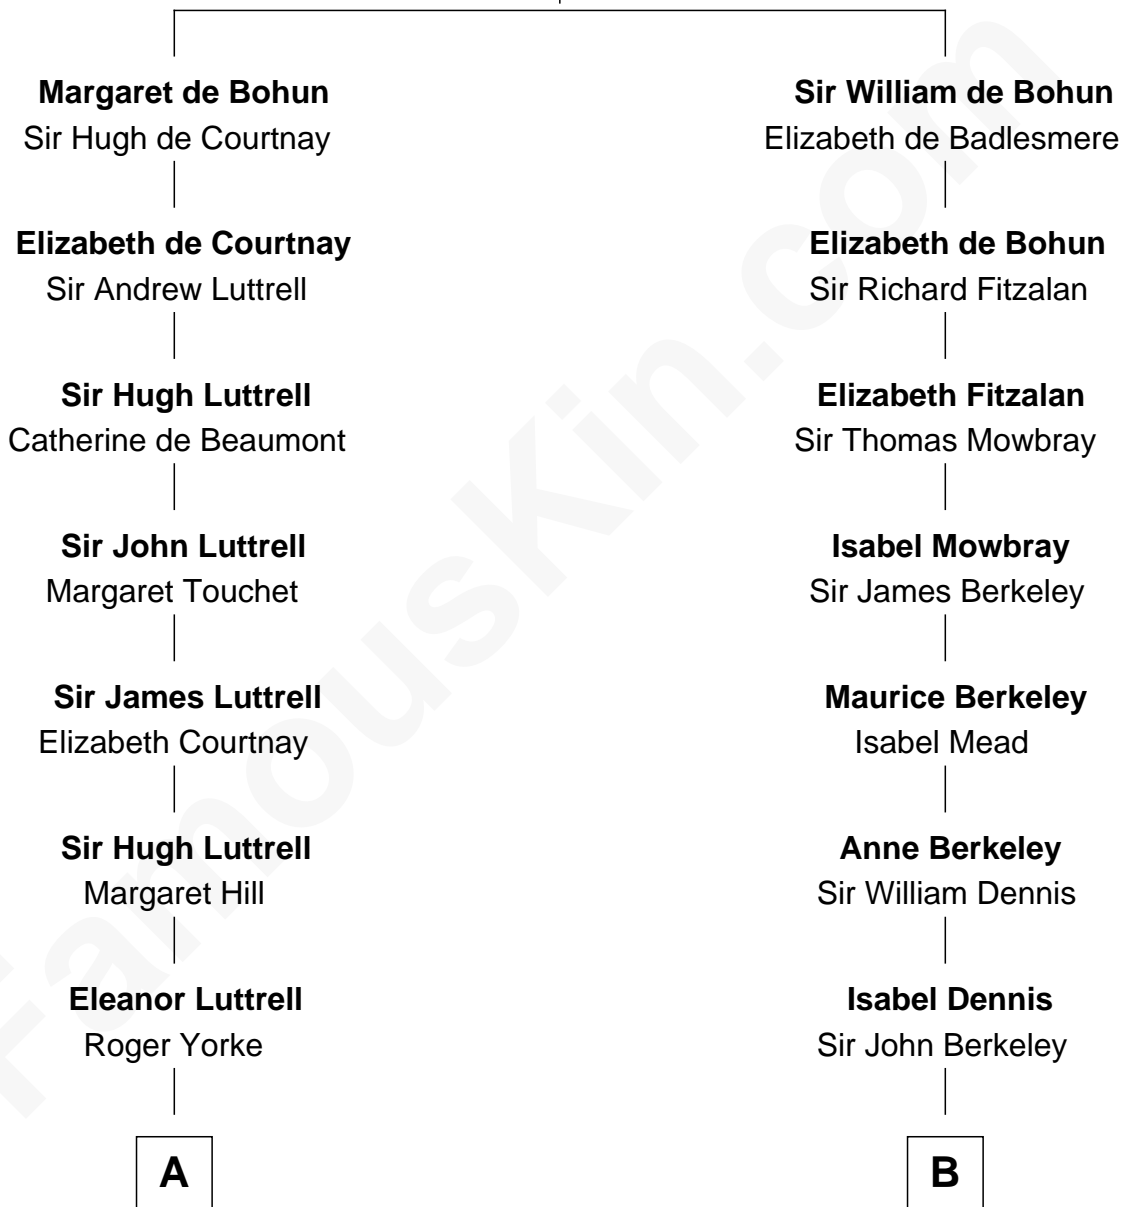

# FamousKin.com Relationship Chart of

**Dick Cheney**

46th U.S. Vice-President

15th cousin 5 times removed of

**Samuel Prescott**

Completed Paul Revere's Midnight Ride

**Humphrey de Bohun**  
Elizabeth Plantagenet

**C**

—  
**Samuel Fletcher Cheney**

Ella A. Phillips

—  
**Thomas Herbert Cheney**

Margaret E. Tyler

—  
**Richard Herbert Cheney**

Marge Lorraine Dickey

—  
**Dick Cheney**

*46th U.S. Vice-President*

FamousKin.com