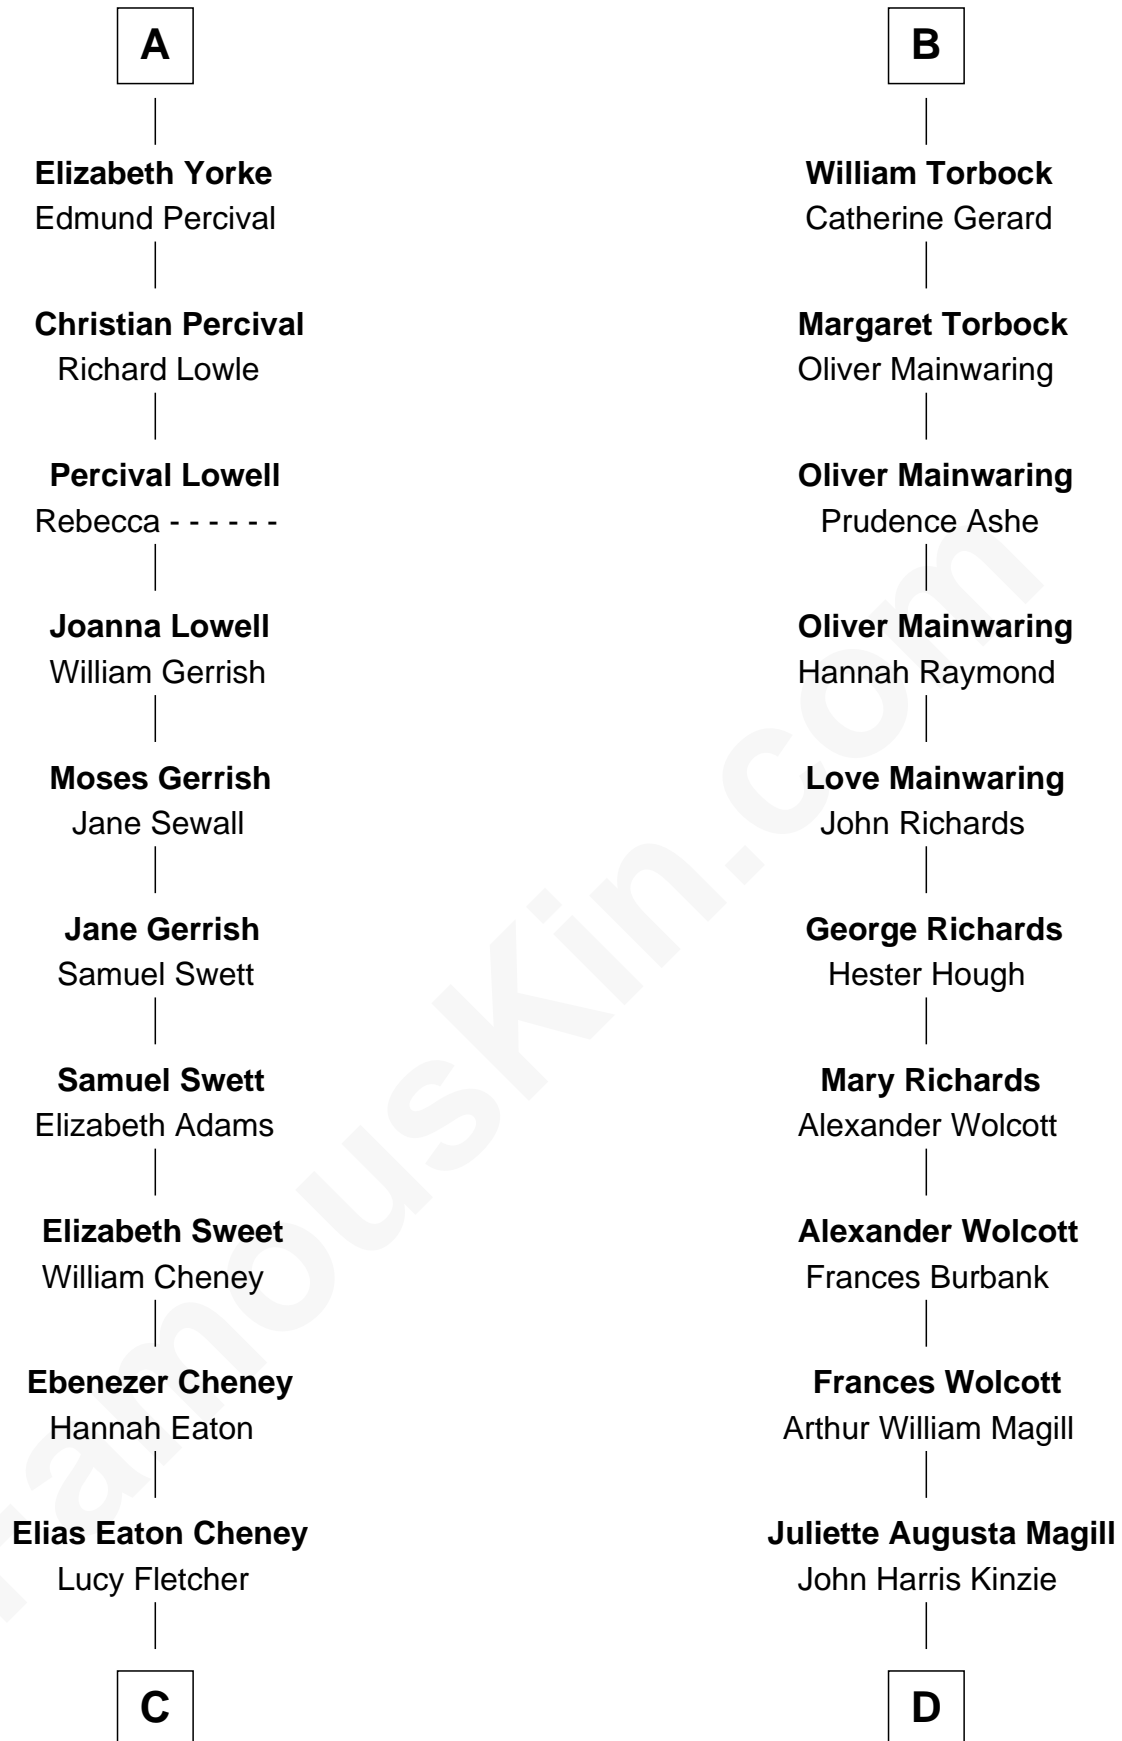

# FamousKin.com Relationship Chart of

**Dick Cheney**

*46th U.S. Vice-President*

18th cousin 2 times removed of

**Juliette Gordon Low**

*Founder of the Girl Scouts*

**Humphrey de Bohun**

Elizabeth Plantagenet

**C**

**Samuel Fletcher Cheney**

Ella A. Phillips

**Thomas Herbert Cheney**

Margaret E. Tyler

**Richard Herbert Cheney**

Marge Lorraine Dickey

**Dick Cheney**