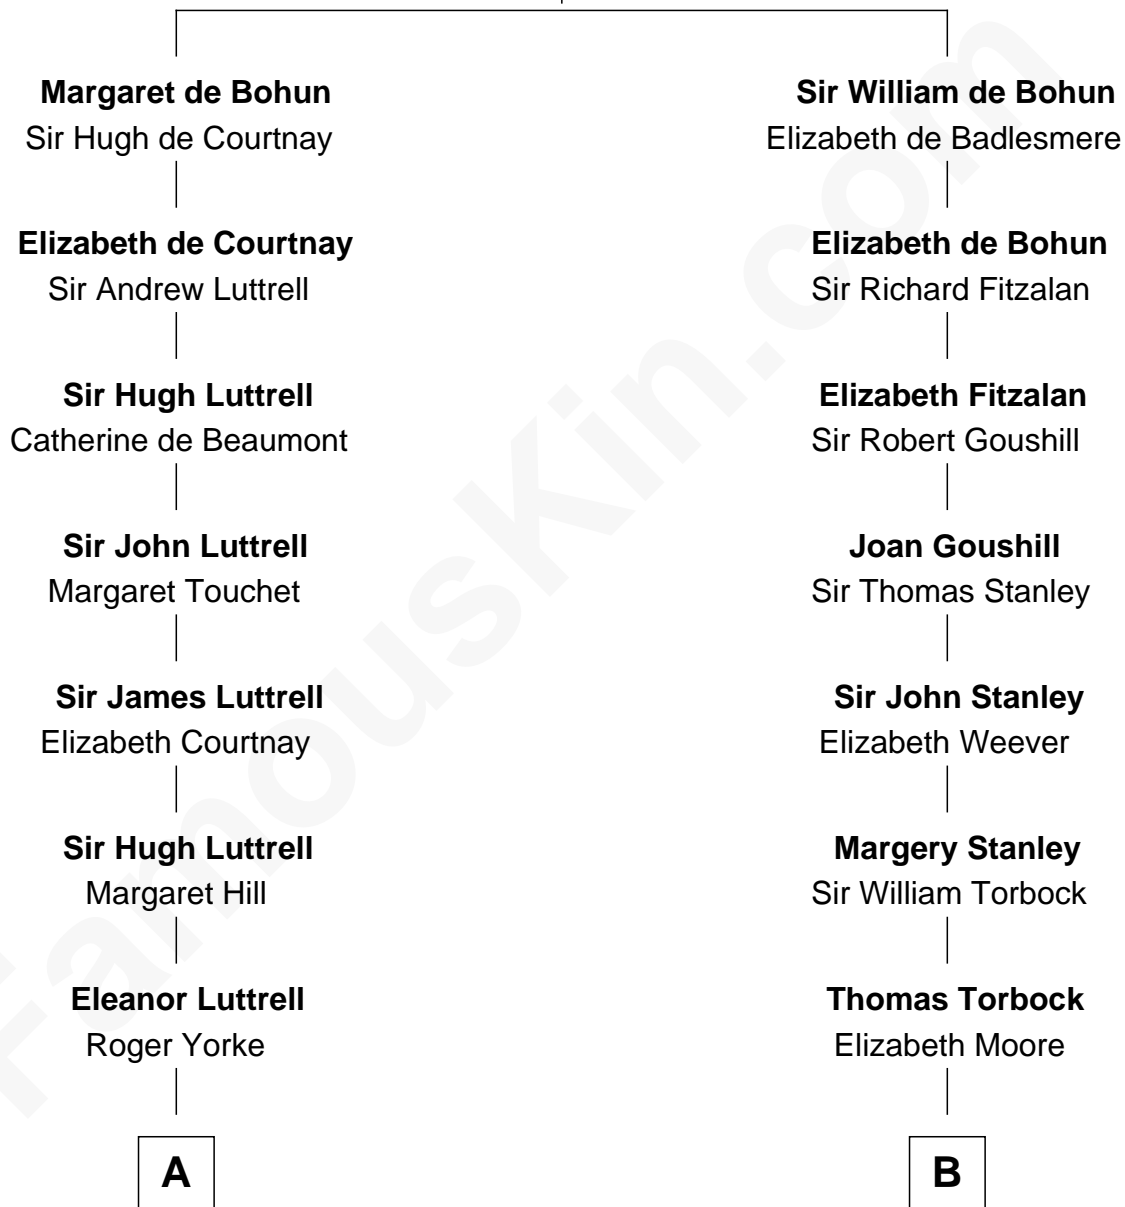

# FamousKin.com Relationship Chart of

**Dick Cheney**

*46th U.S. Vice-President*

18th cousin 2 times removed of

**Juliette Gordon Low**

*Founder of the Girl Scouts*

**Humphrey de Bohun**

Elizabeth Plantagenet

**C**

**Samuel Fletcher Cheney**

Ella A. Phillips

**Thomas Herbert Cheney**

Margaret E. Tyler

**Richard Herbert Cheney**

Marge Lorraine Dickey

**Dick Cheney**