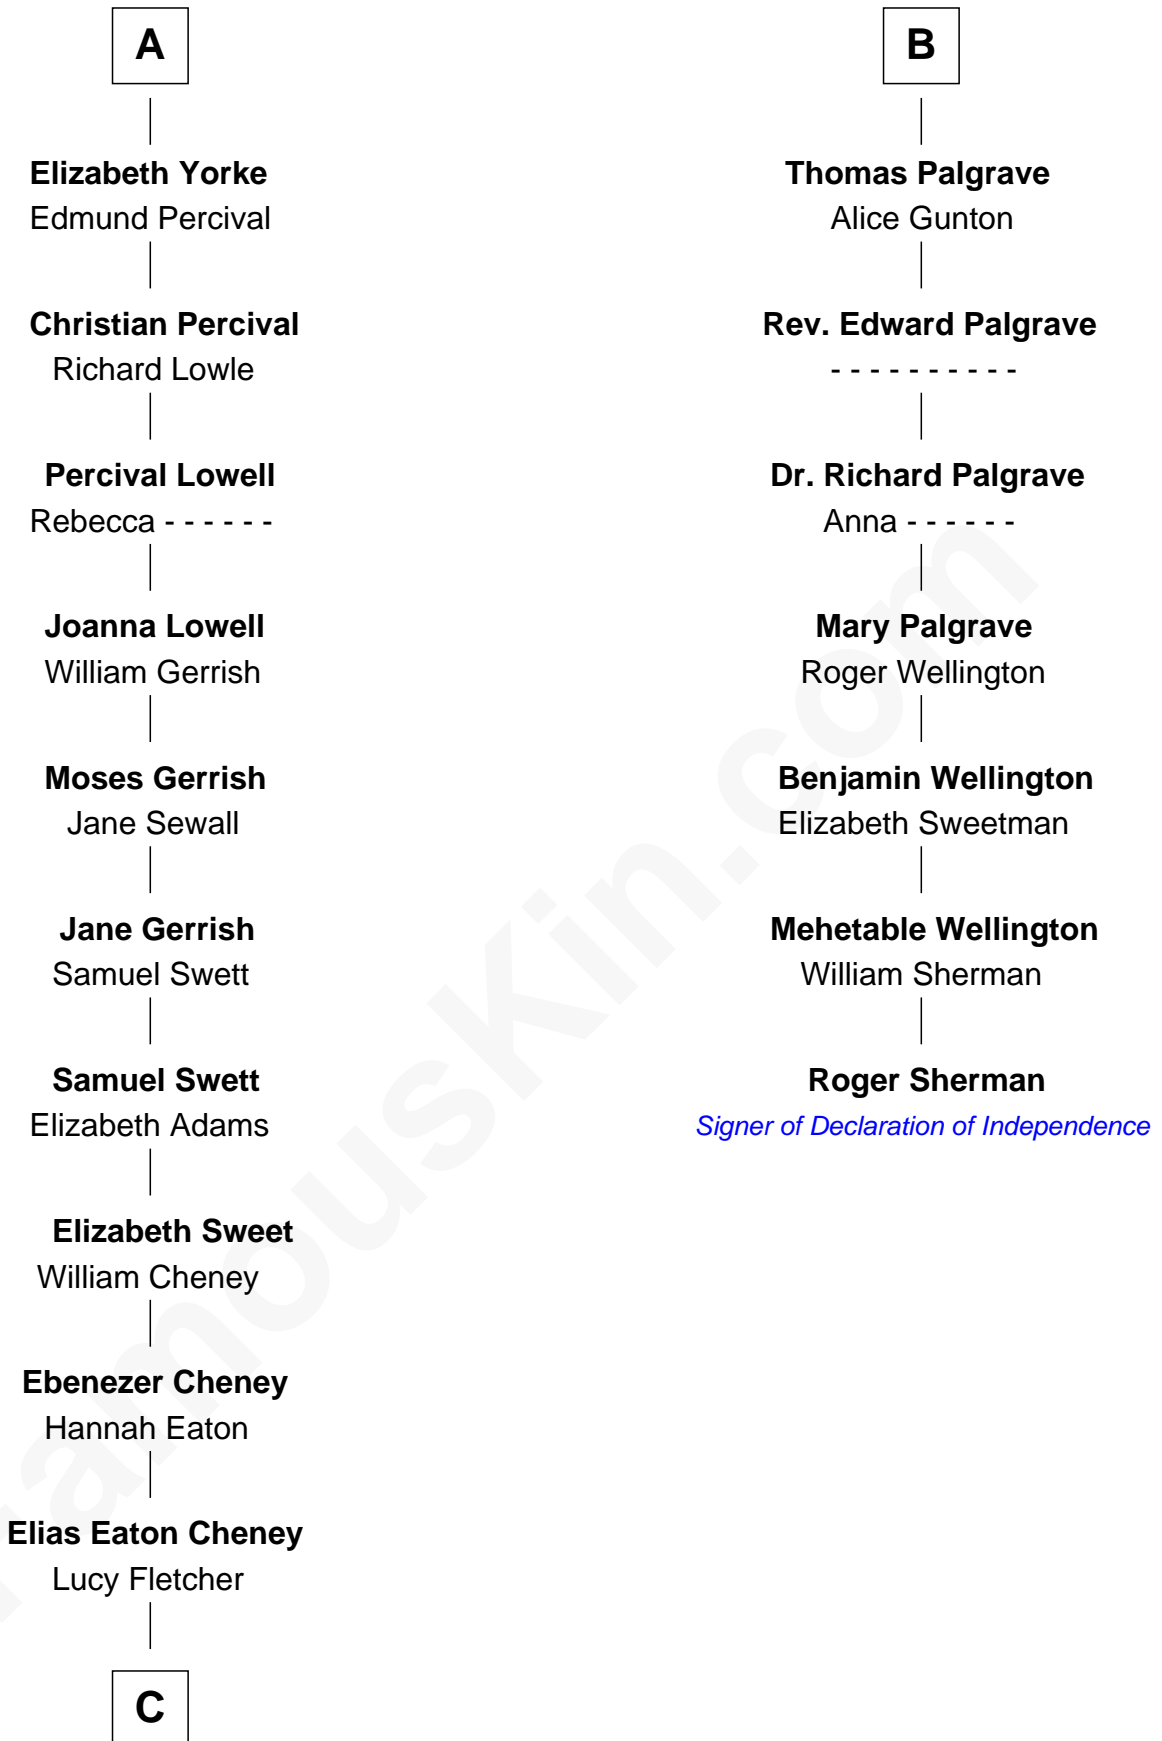

# FamousKin.com Relationship Chart of

**Dick Cheney**

*46th U.S. Vice-President*

13th cousin 7 times removed of

**Roger Sherman**

*Signer of the Declaration of Independence*

**Humphrey de Bohun**

Elizabeth Plantagenet

**C**

—  
**Samuel Fletcher Cheney**

Ella A. Phillips

—  
**Thomas Herbert Cheney**

Margaret E. Tyler

—  
**Richard Herbert Cheney**

Marge Lorraine Dickey

—  
**Dick Cheney**

*46th U.S. Vice-President*

FamousKin.com