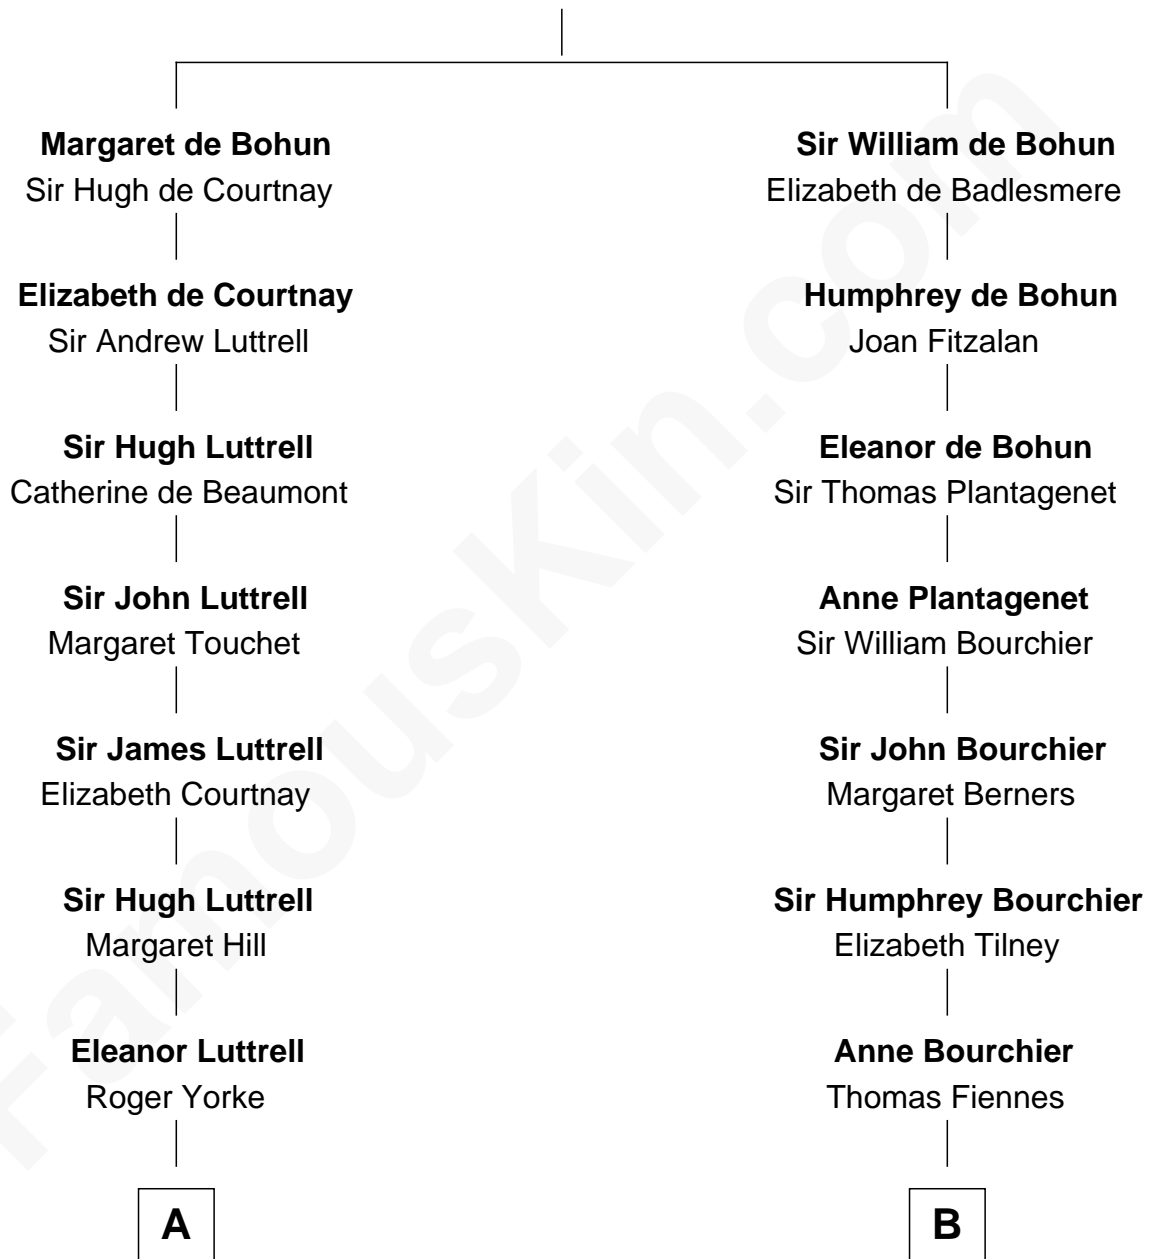

FamousKin.com Relationship Chart of

Dick Cheney

46th U.S. Vice-President

20th cousin of

Frank Lloyd Wright

American Architect

Humphrey de Bohun

Elizabeth Plantagenet

C

Samuel Fletcher Cheney

Ella A. Phillips

Thomas Herbert Cheney

Margaret E. Tyler

Richard Herbert Cheney

Marge Lorraine Dickey

Dick Cheney

46th U.S. Vice-President

D

Martha Hubbard

David Wright

Rev. David Wright

Abigail Goddard

William Carey Wright

Anna Lloyd Jones