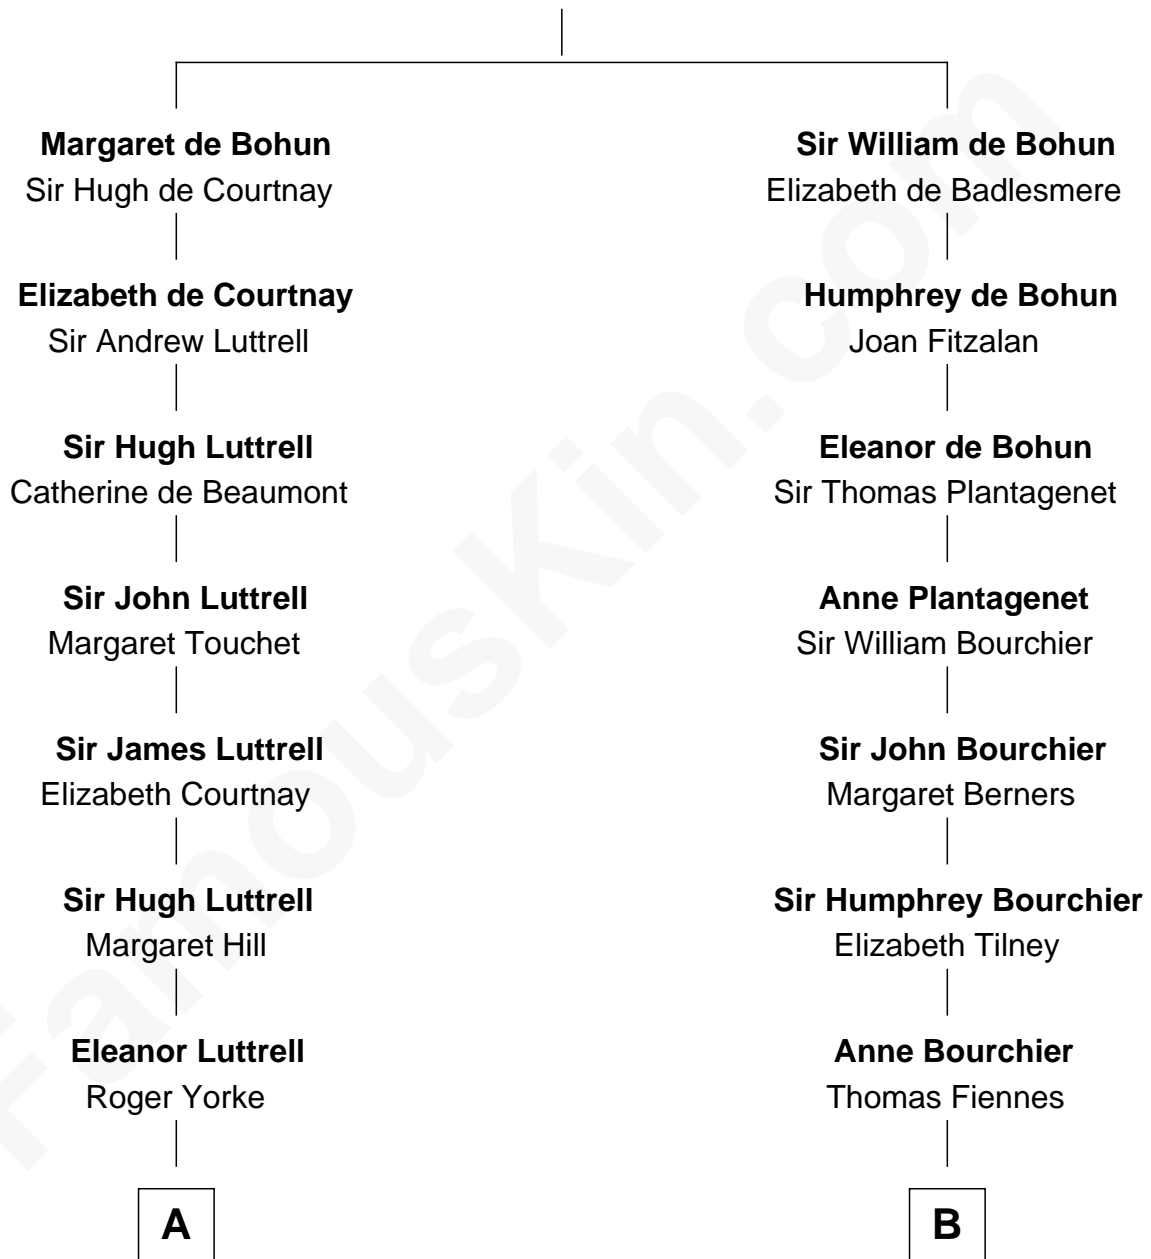

FamousKin.com Relationship Chart of

Dick Cheney

46th U.S. Vice-President

20th cousin 1 time removed of

Ali Wentworth

TV Actress and Comedienne

Humphrey de Bohun
Elizabeth Plantagenet

C

Samuel Fletcher Cheney

Ella A. Phillips

Thomas Herbert Cheney

Margaret E. Tyler

Richard Herbert Cheney

Marge Lorraine Dickey

Dick Cheney

46th U.S. Vice-President