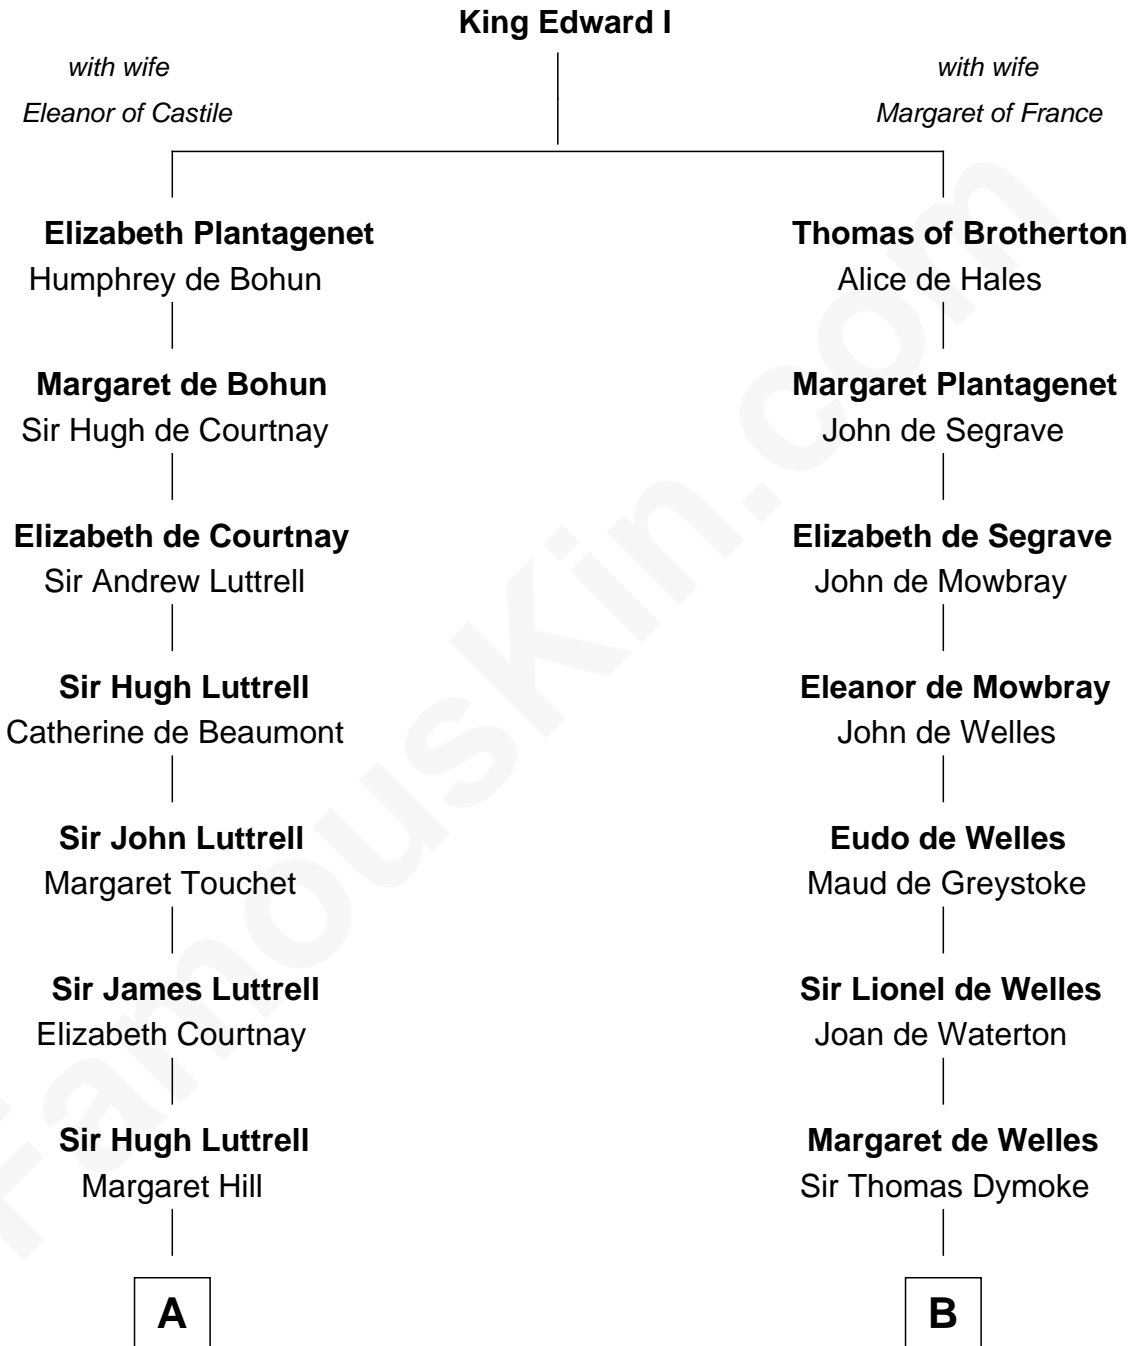

# FamousKin.com Relationship Chart of

**Dick Cheney**

*46th U.S. Vice-President*

20th cousin 1 time removed of

**Robert Frost**

*Poet and Playwright*

**C**

**Elias Eaton Cheney**

Lucy Fletcher

**Samuel Fletcher Cheney**

Ella A. Phillips

**Thomas Herbert Cheney**

Margaret E. Tyler

**Richard Herbert Cheney**

Marge Lorraine Dickey

**Dick Cheney**