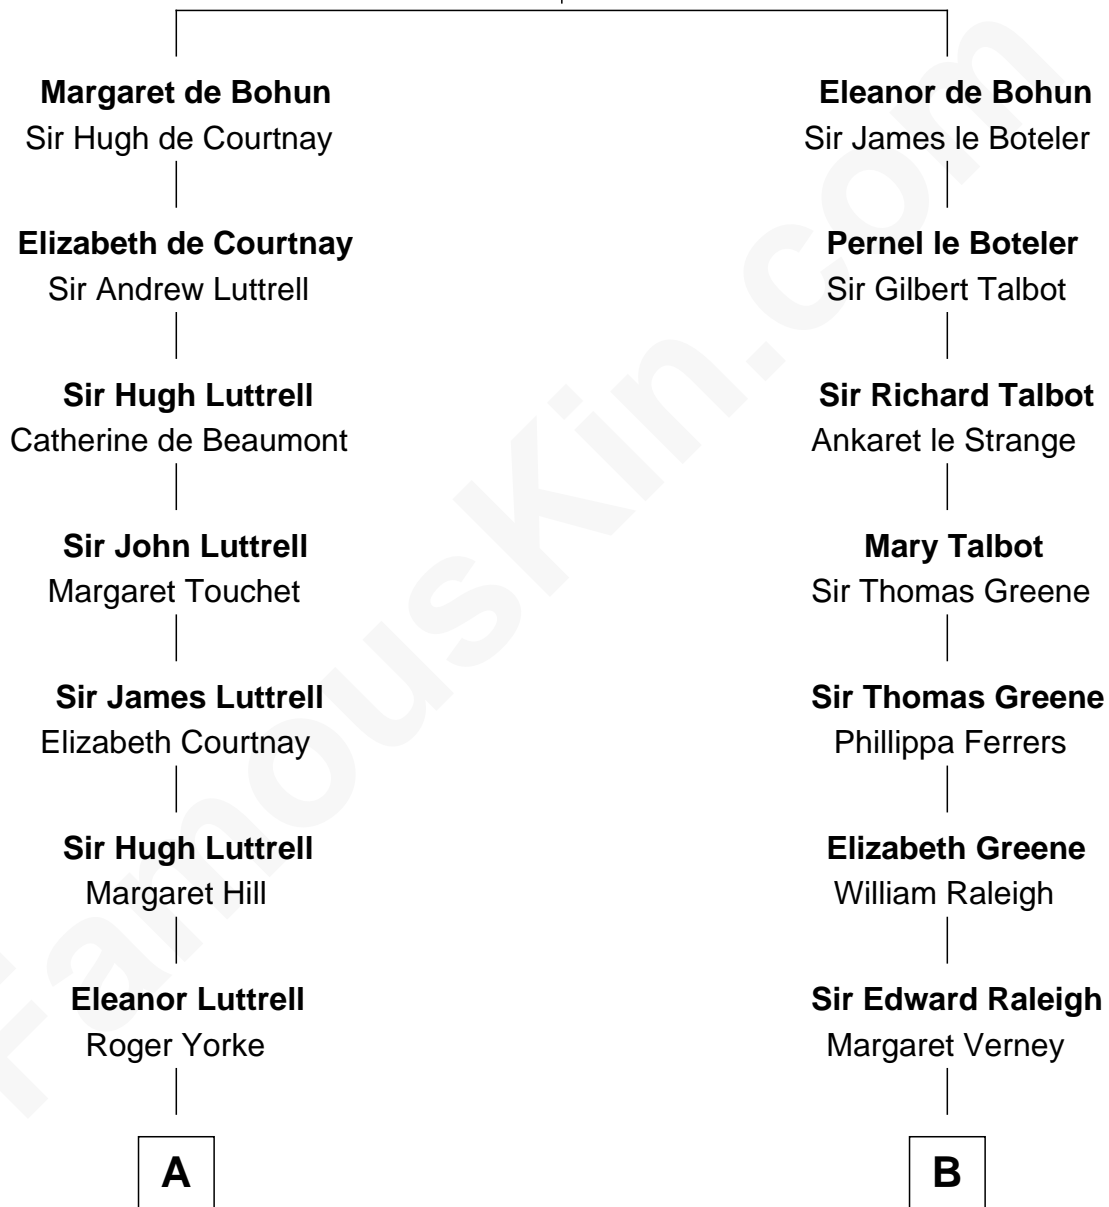

# FamousKin.com Relationship Chart of

**Dick Cheney**

*46th U.S. Vice-President*

20th cousin 1 time removed of

**Marilyn Monroe**

*Actress, Model, and Singer*

**Humphrey de Bohun**

Elizabeth Plantagenet

**C**

**Samuel Fletcher Cheney**

Ella A. Phillips

**Thomas Herbert Cheney**

Margaret E. Tyler

**Richard Herbert Cheney**

Marge Lorraine Dickey

**Dick Cheney**

*46th U.S. Vice-President*

**D**

**Samuel Elam Almy**

Susan Bateman

**Susan Bateman Almy**

Charles Adams Gifford

**Frederick Almy Gifford**

Elizabeth Easton Tennant

**Charles Stanley Gifford**

Gladys Pearl Monroe

**Marilyn Monroe**

*Actress, Model, and Singer*