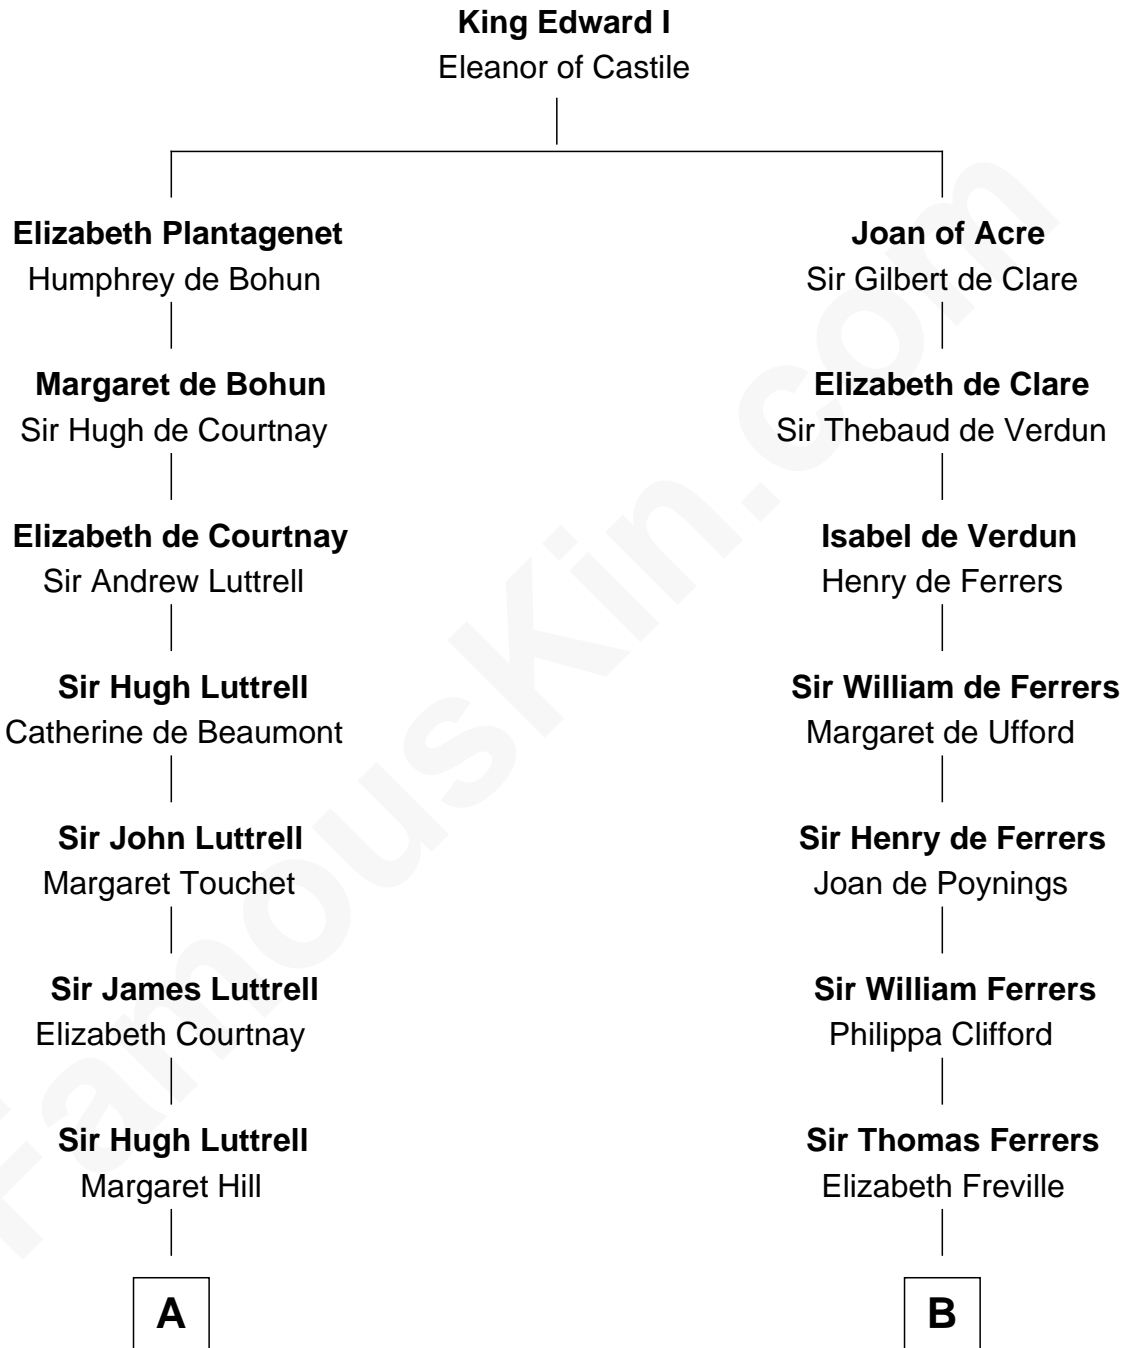

# FamousKin.com Relationship Chart of

**Dick Cheney**

*46th U.S. Vice-President*

12th cousin 9 times removed of

**Edmund Waller**

*English Poet and Politician*

**C**

—  
**Elias Eaton Cheney**

Lucy Fletcher

—  
**Samuel Fletcher Cheney**

Ella A. Phillips

—  
**Thomas Herbert Cheney**

Margaret E. Tyler

—  
**Richard Herbert Cheney**

Marge Lorraine Dickey

—  
**Dick Cheney**

*46th U.S. Vice-President*