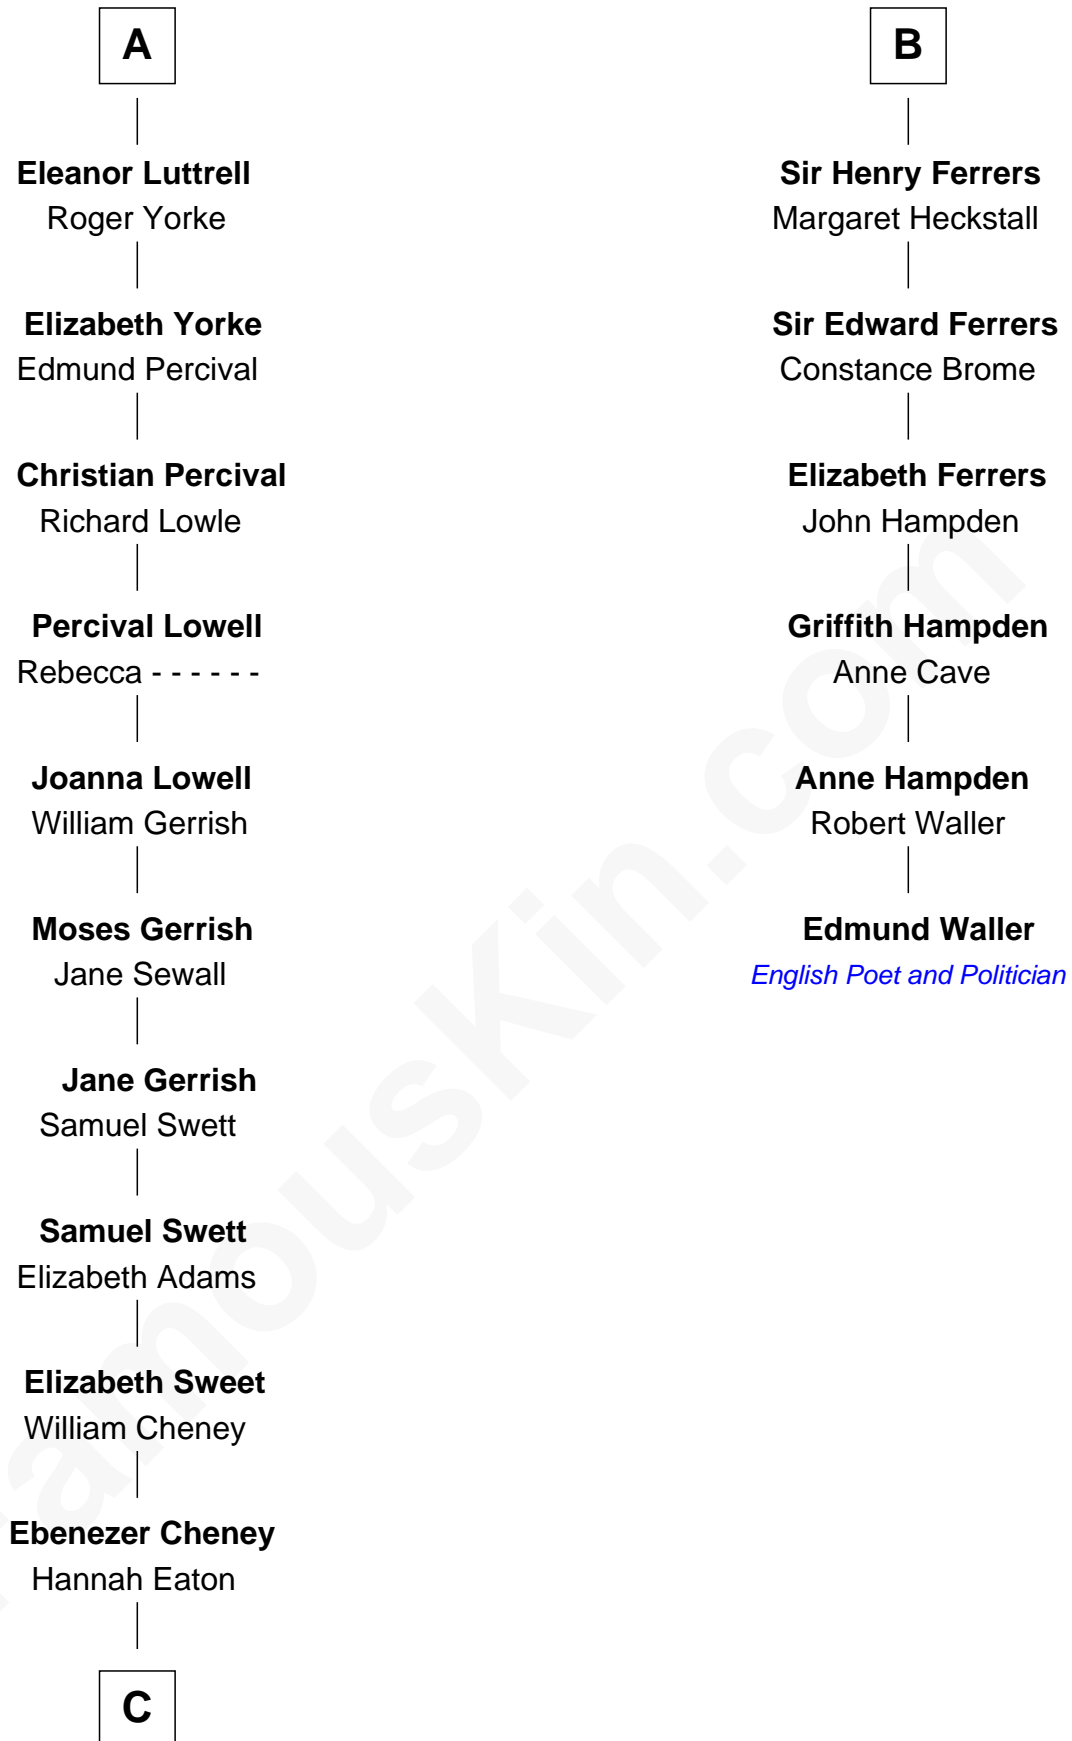

# FamousKin.com Relationship Chart of

**Dick Cheney**

*46th U.S. Vice-President*

12th cousin 9 times removed of

**Edmund Waller**

*English Poet and Politician*

**C**

—  
**Elias Eaton Cheney**

Lucy Fletcher

—  
**Samuel Fletcher Cheney**

Ella A. Phillips

—  
**Thomas Herbert Cheney**

Margaret E. Tyler

—  
**Richard Herbert Cheney**

Marge Lorraine Dickey

—  
**Dick Cheney**

*46th U.S. Vice-President*