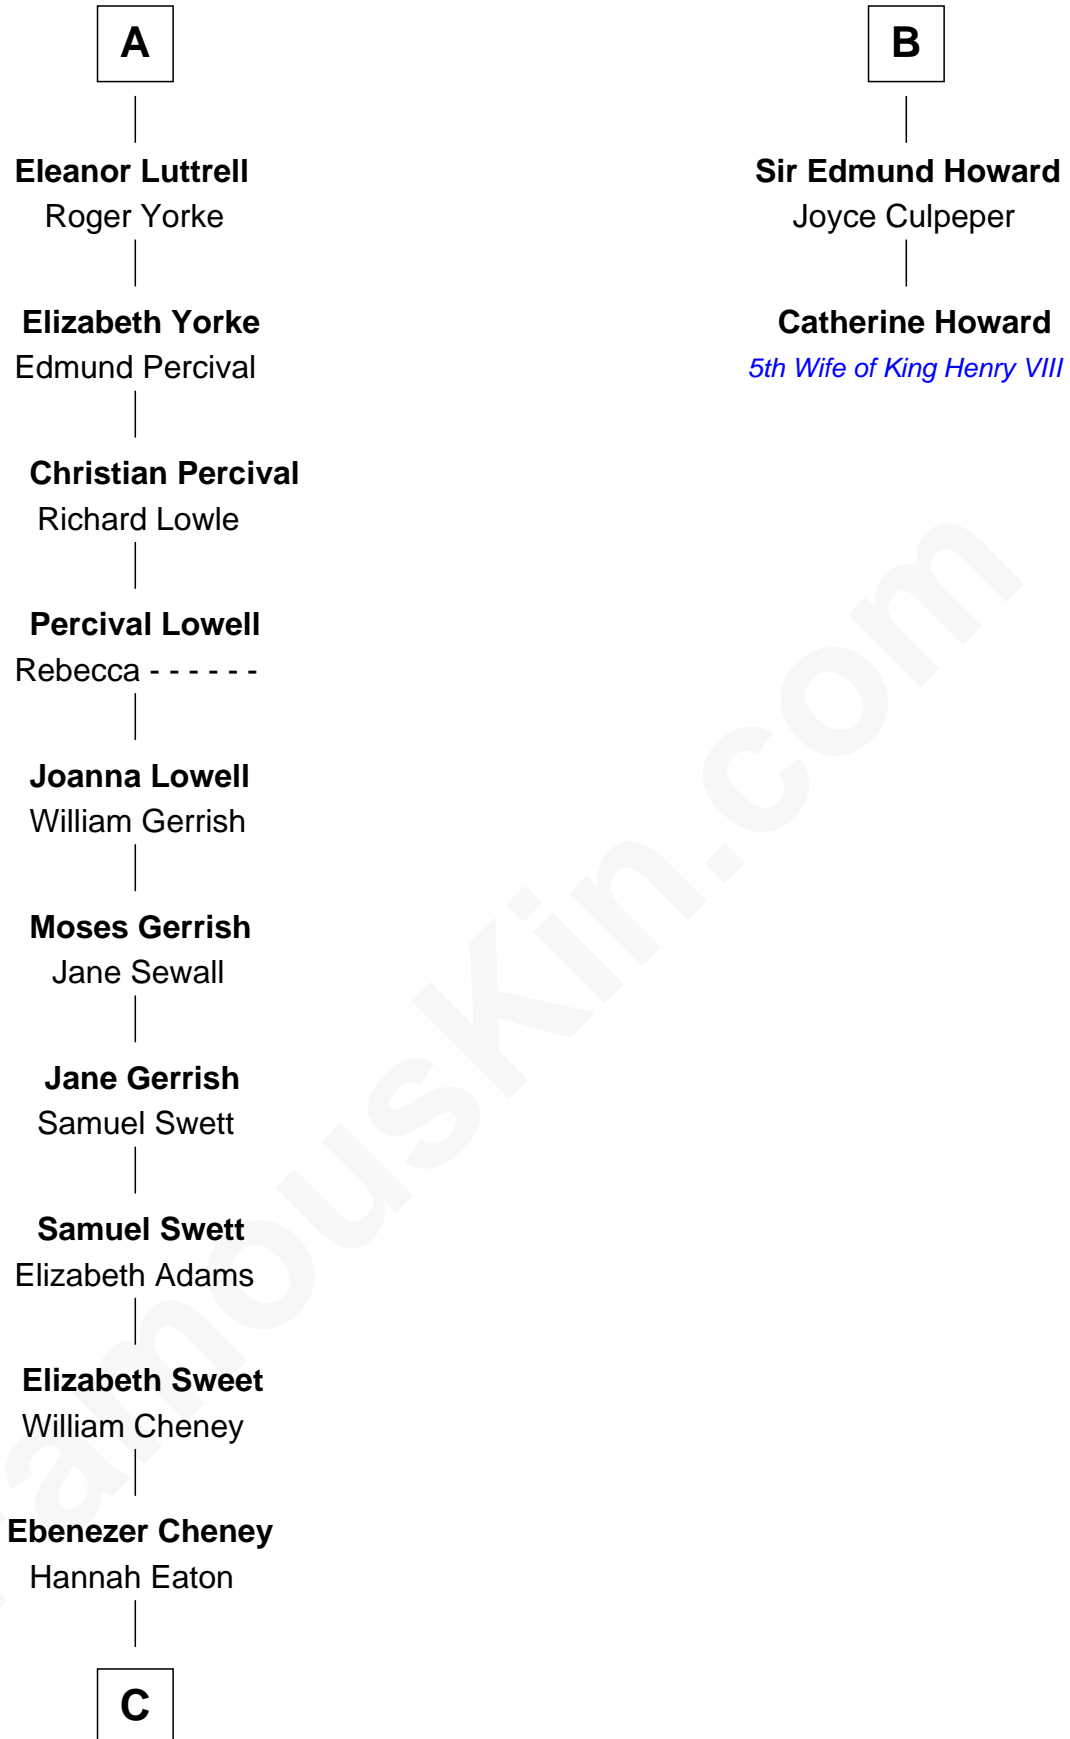

# FamousKin.com Relationship Chart of

**Dick Cheney**

46th U.S. Vice-President

8th cousin 13 times removed of

**Catherine Howard**

5th Wife of King Henry VIII

**C**

—  
**Elias Eaton Cheney**

Lucy Fletcher

—  
**Samuel Fletcher Cheney**

Ella A. Phillips

—  
**Thomas Herbert Cheney**

Margaret E. Tyler

—  
**Richard Herbert Cheney**

Marge Lorraine Dickey

—  
**Dick Cheney**

*46th U.S. Vice-President*

FamousKin.com