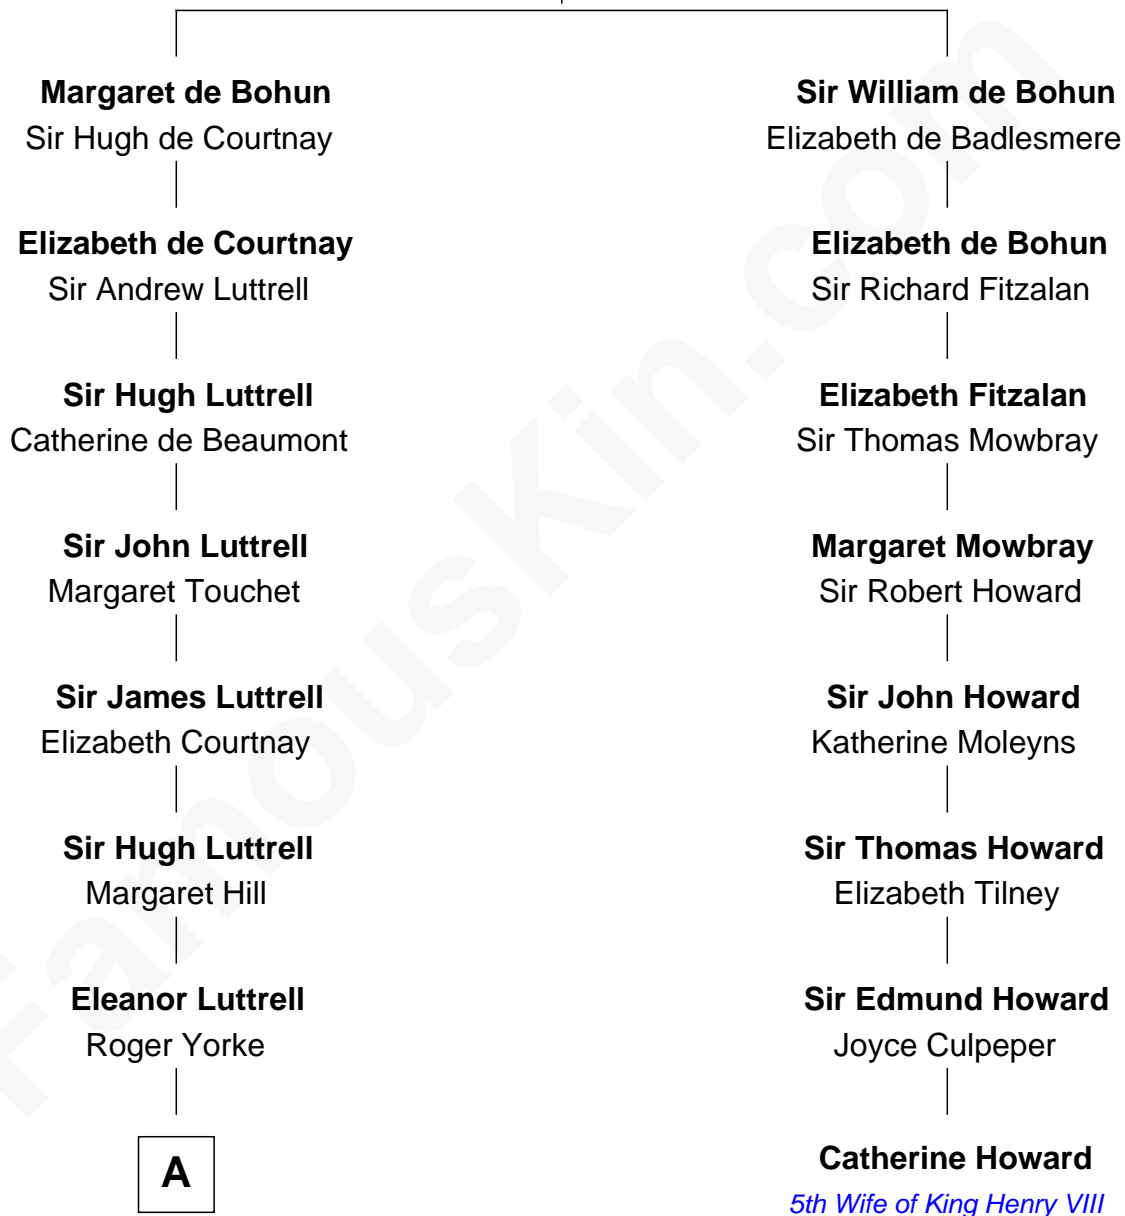

# FamousKin.com Relationship Chart of

**Dick Cheney**

*46th U.S. Vice-President*

7th cousin 13 times removed of

**Catherine Howard**

*5th Wife of King Henry VIII*

**Humphrey de Bohun**  
Elizabeth Plantagenet

**A**

**Elizabeth Yorke**  
Edmund Percival

**Christian Percival**  
Richard Lowle

**Percival Lowell**  
Rebecca - - - - -

**Joanna Lowell**  
William Gerrish

**Moses Gerrish**  
Jane Sewall

**Jane Gerrish**  
Samuel Swett

**Samuel Swett**  
Elizabeth Adams

**Elizabeth Sweet**  
William Cheney

**Ebenezer Cheney**  
Hannah Eaton

**Elias Eaton Cheney**  
Lucy Fletcher

**B**

**B**

—  
**Samuel Fletcher Cheney**

Ella A. Phillips