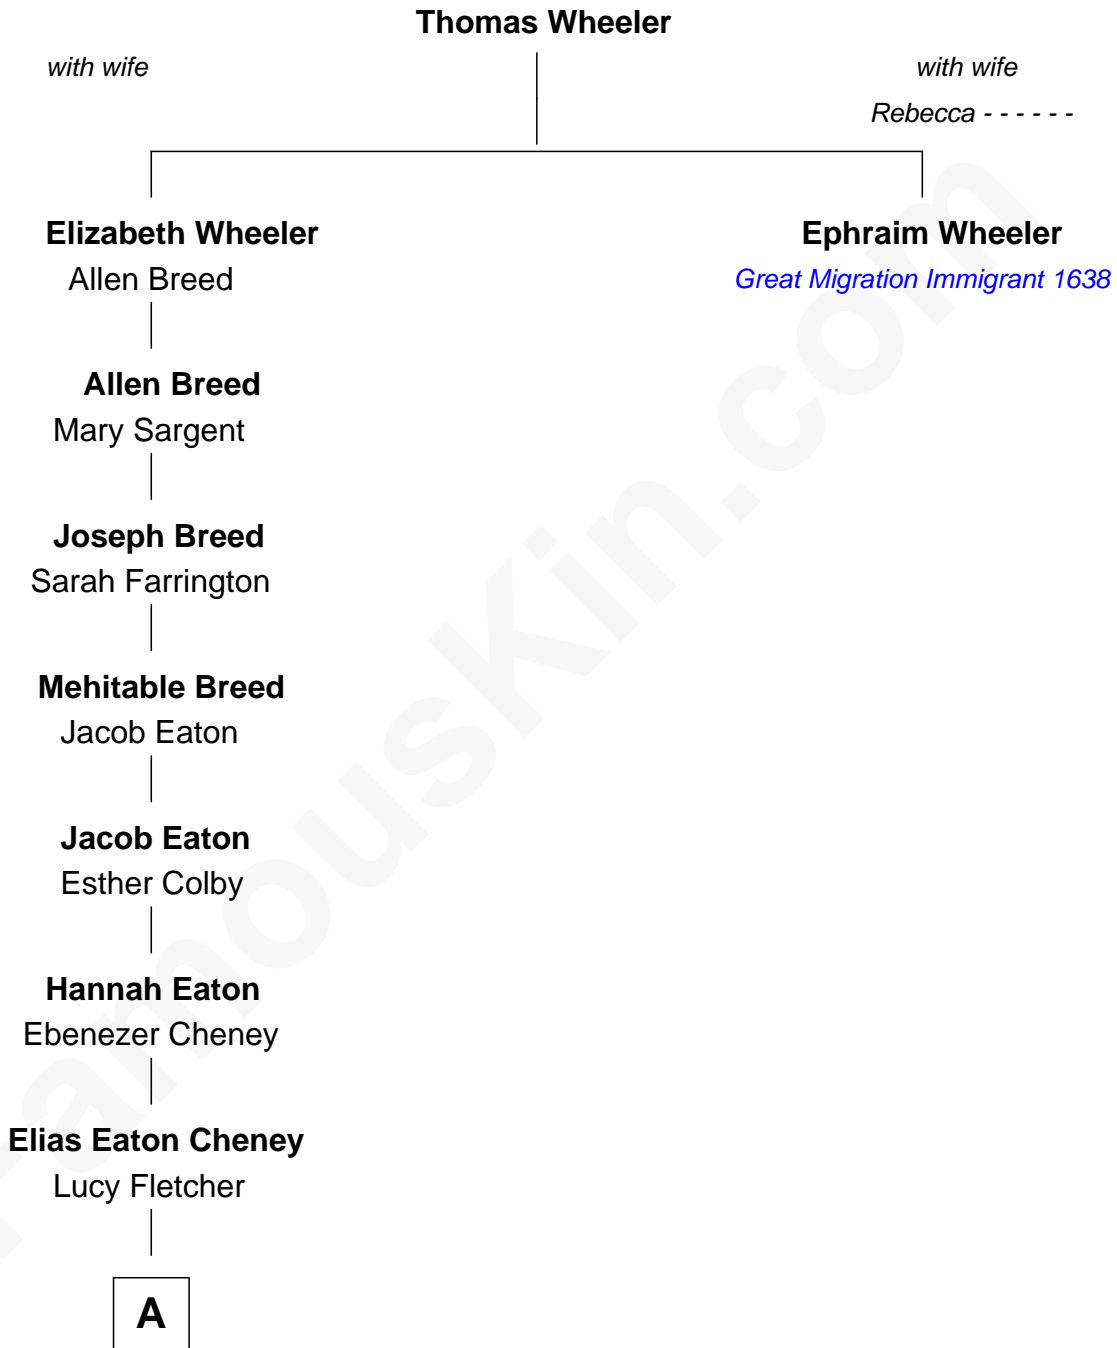

# FamousKin.com Relationship Chart of

**Dick Cheney**

*46th U.S. Vice-President*

8th great-grandnephew of

**Ephraim Wheeler**

*(c1618/9 - c1670) Great Migration Immigrant 1638*

**A**

—  
**Samuel Fletcher Cheney**

Ella A. Phillips

—  
**Thomas Herbert Cheney**

Margaret E. Tyler

—  
**Richard Herbert Cheney**

Marge Lorraine Dickey

—  
**Dick Cheney**

*46th U.S. Vice-President*

FamousKin.com