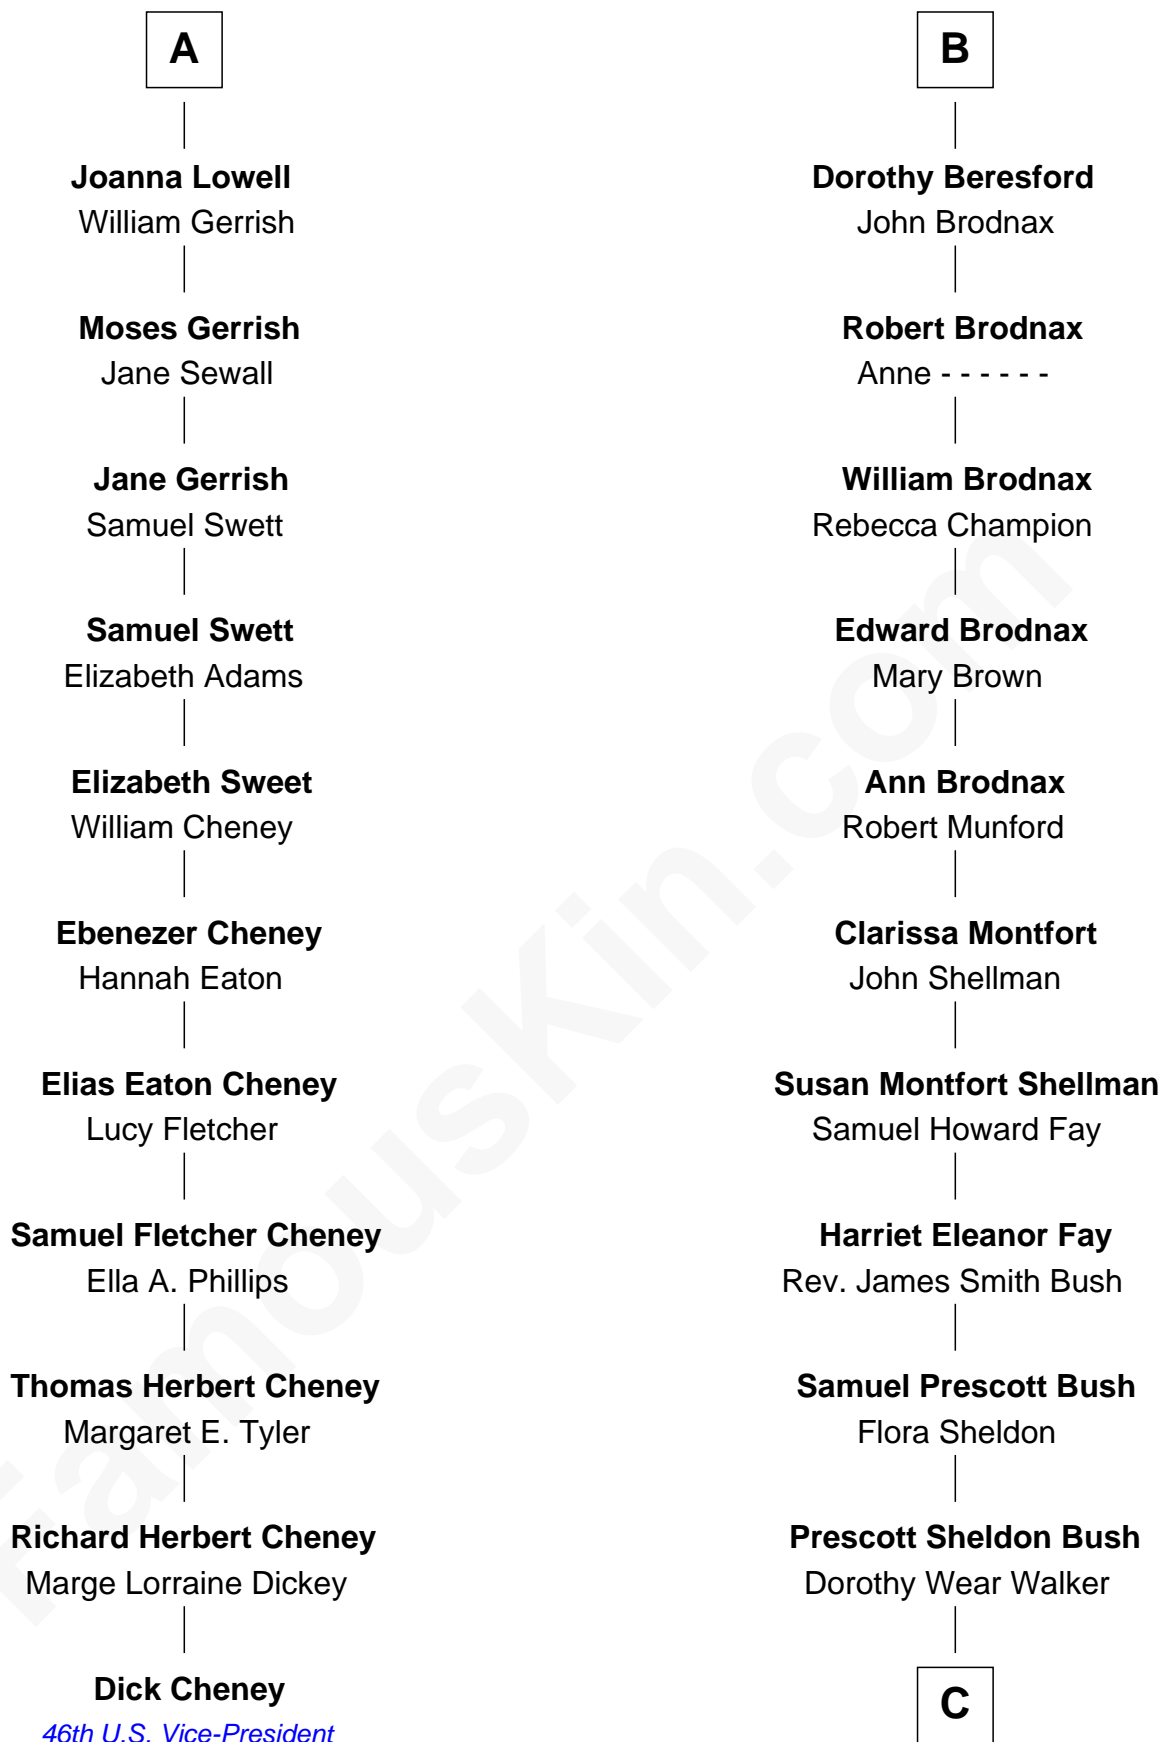

# FamousKin.com Relationship Chart of

**Dick Cheney**

*46th U.S. Vice-President*

17th cousin 1 time removed of

**George W. Bush**

*43rd U.S. President*

**Sir Walter Hungerford**

Katherine Peverell

Margaret Botreaux

**Katherine Hungerford**

Sir Richard West

**Sir Thomas West**

Eleanor Copley

**Barbara West**

Sir John Guilford

**Elizabeth Guilford**

Sir William Cromer

**Dorothy Cromer**

William Seyliard

**Elizabeth Seyliard**

Cornelius Beresford

**B**

**C**

George Herbert Walker Bush

Barbara Pierce

George W. Bush

*43rd U.S. President*

FamousKin.com