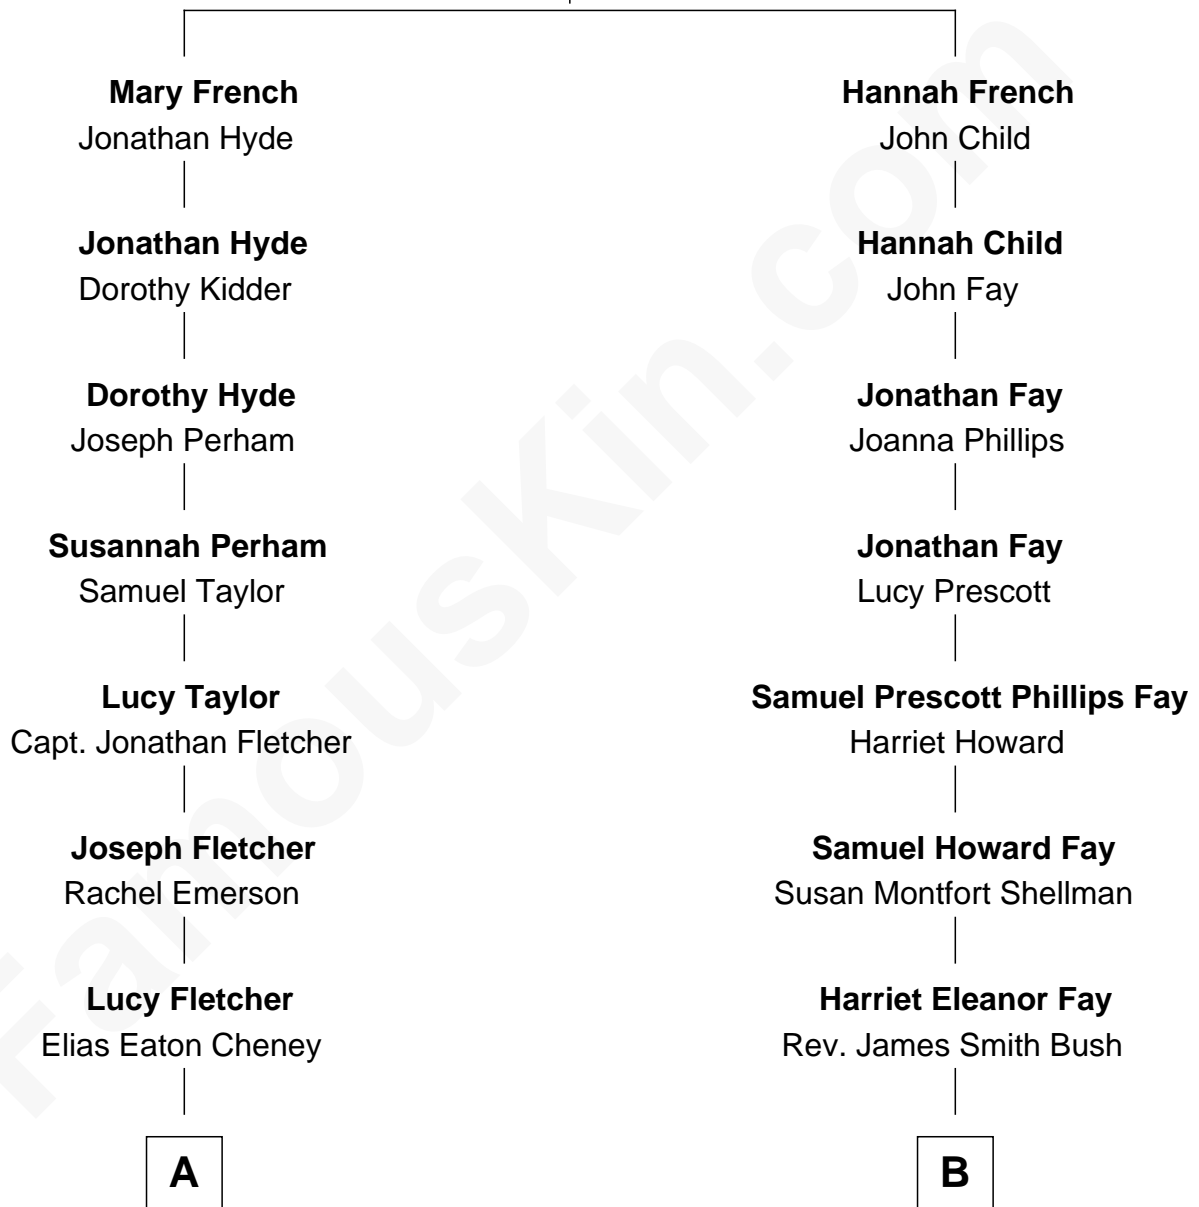

# FamousKin.com Relationship Chart of

**Dick Cheney**

46th U.S. Vice-President

10th cousin of

**George W. Bush**

43rd U.S. President

**William French**

*with wife*  
Elizabeth - - - - -

*with wife*  
Mary Lothrop

**A**

**Samuel Fletcher Cheney**

Ella A. Phillips

**Thomas Herbert Cheney**

Margaret E. Tyler

**Richard Herbert Cheney**

Marge Lorraine Dickey

**Dick Cheney**

*46th U.S. Vice-President*

**B**

**Samuel Prescott Bush**

Flora Sheldon

**Prescott Sheldon Bush**

Dorothy Wear Walker

**George Herbert Walker Bush**