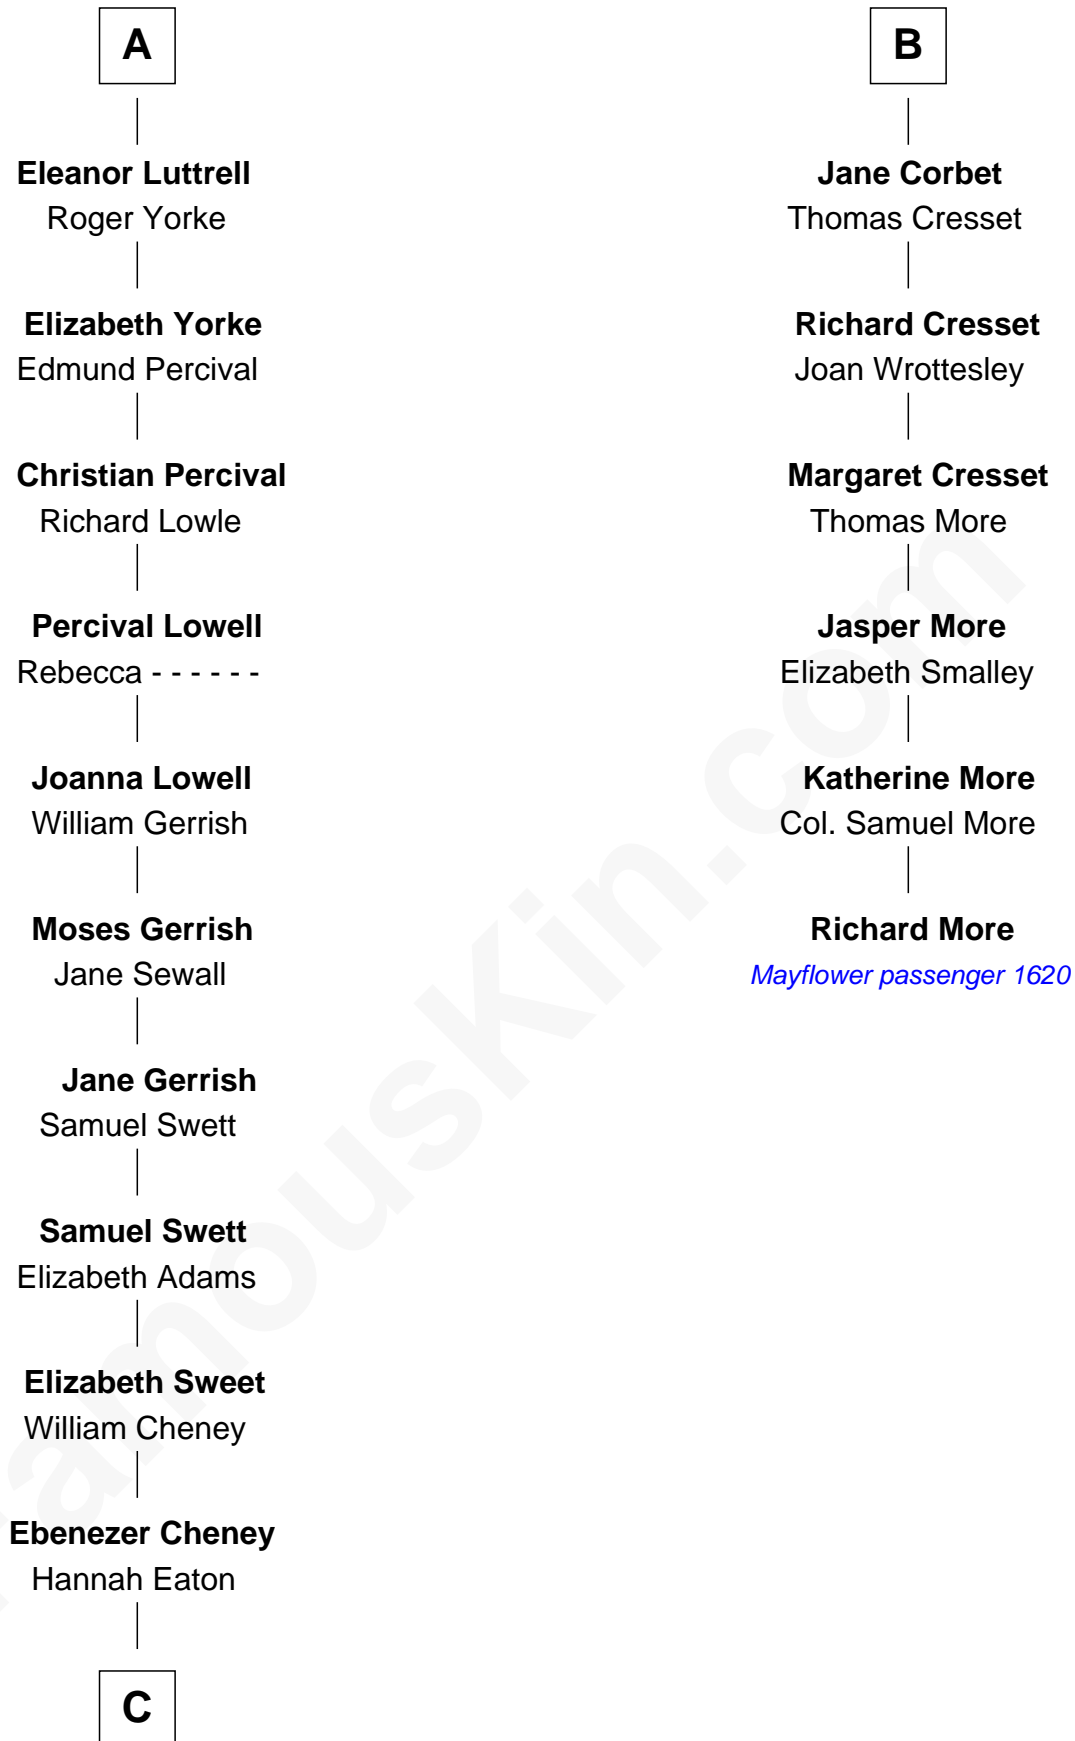

# FamousKin.com Relationship Chart of

**Dick Cheney**

46th U.S. Vice-President

12th cousin 9 times removed of

**Richard More**

(c1614 - c1696) Mayflower passenger 1620

**MAYFLOWER**

**C**

—  
**Elias Eaton Cheney**

Lucy Fletcher

—  
**Samuel Fletcher Cheney**

Ella A. Phillips

—  
**Thomas Herbert Cheney**

Margaret E. Tyler

—  
**Richard Herbert Cheney**

Marge Lorraine Dickey

—  
**Dick Cheney**

*46th U.S. Vice-President*

FamousKin.com