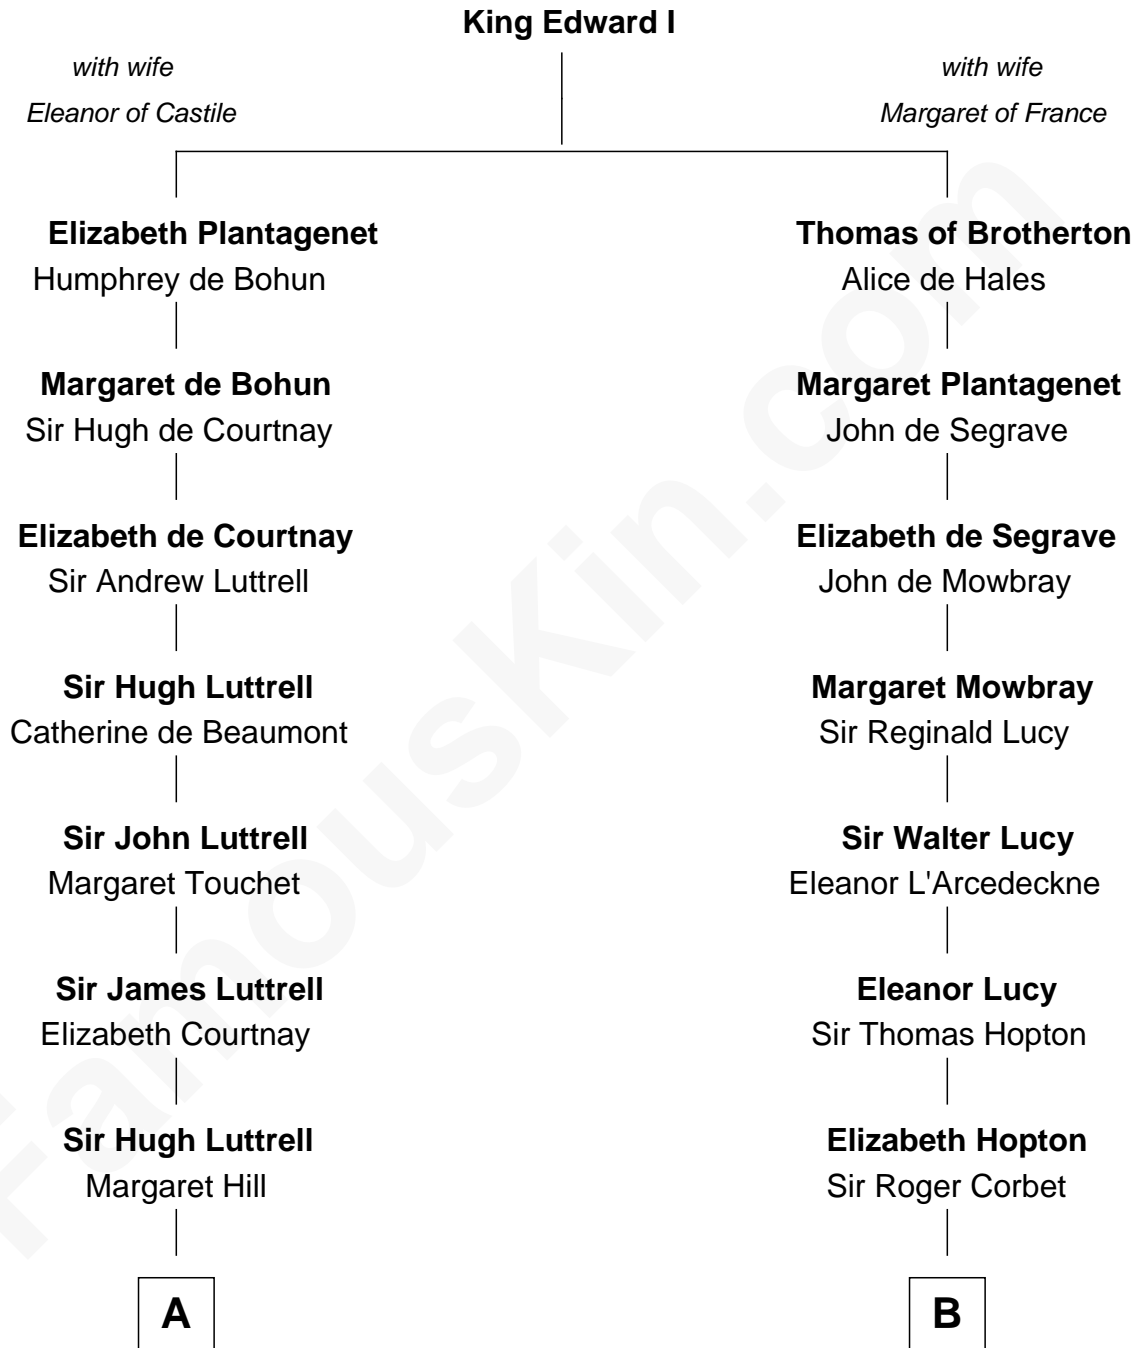

# FamousKin.com Relationship Chart of

**Dick Cheney**

46th U.S. Vice-President

12th cousin 9 times removed of

**Richard More**

(c1614 - c1696) Mayflower passenger 1620

**MAYFLOWER**

**C**

—  
**Elias Eaton Cheney**

Lucy Fletcher

—  
**Samuel Fletcher Cheney**

Ella A. Phillips

—  
**Thomas Herbert Cheney**

Margaret E. Tyler

—  
**Richard Herbert Cheney**

Marge Lorraine Dickey