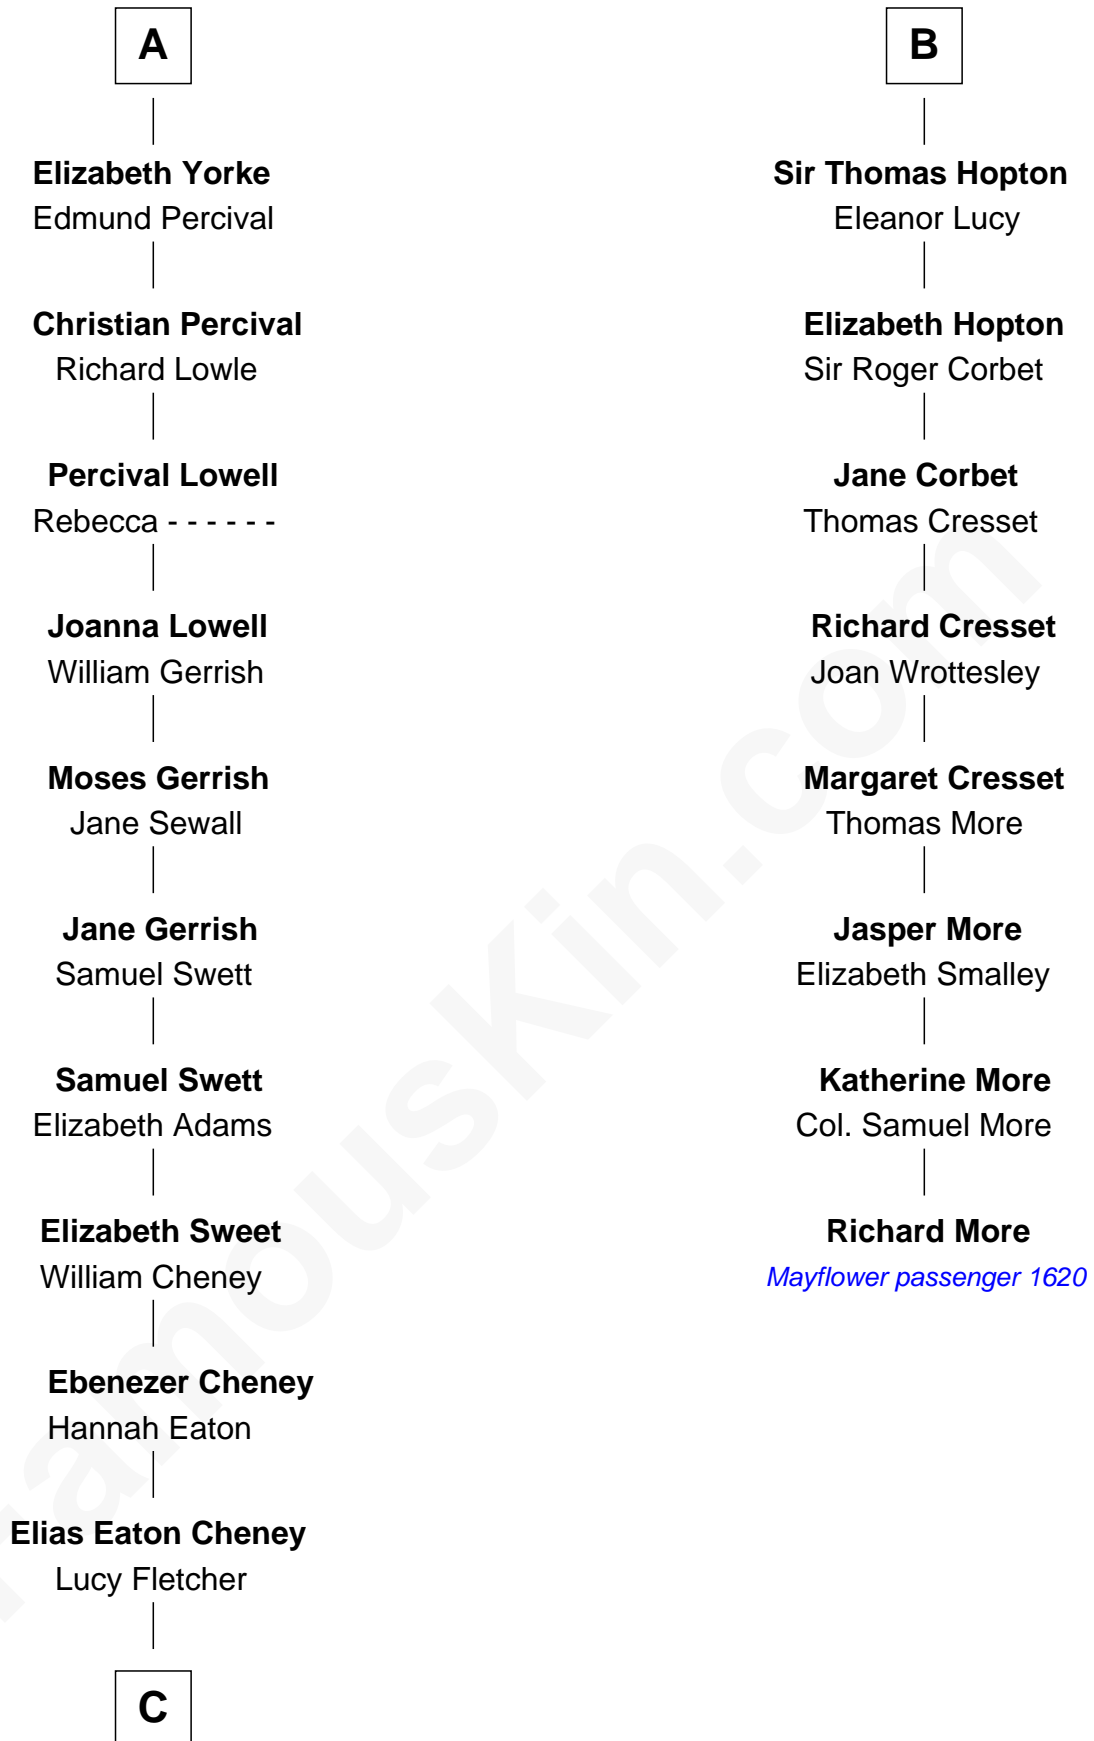

# FamousKin.com Relationship Chart of

**Dick Cheney**

46th U.S. Vice-President

14th cousin 6 times removed of

**Richard More**

(c1614 - c1696) Mayflower passenger 1620

**MAYFLOWER**

**C**

—  
**Samuel Fletcher Cheney**

Ella A. Phillips

—  
**Thomas Herbert Cheney**

Margaret E. Tyler

—  
**Richard Herbert Cheney**

Marge Lorraine Dickey

—  
**Dick Cheney**

*46th U.S. Vice-President*