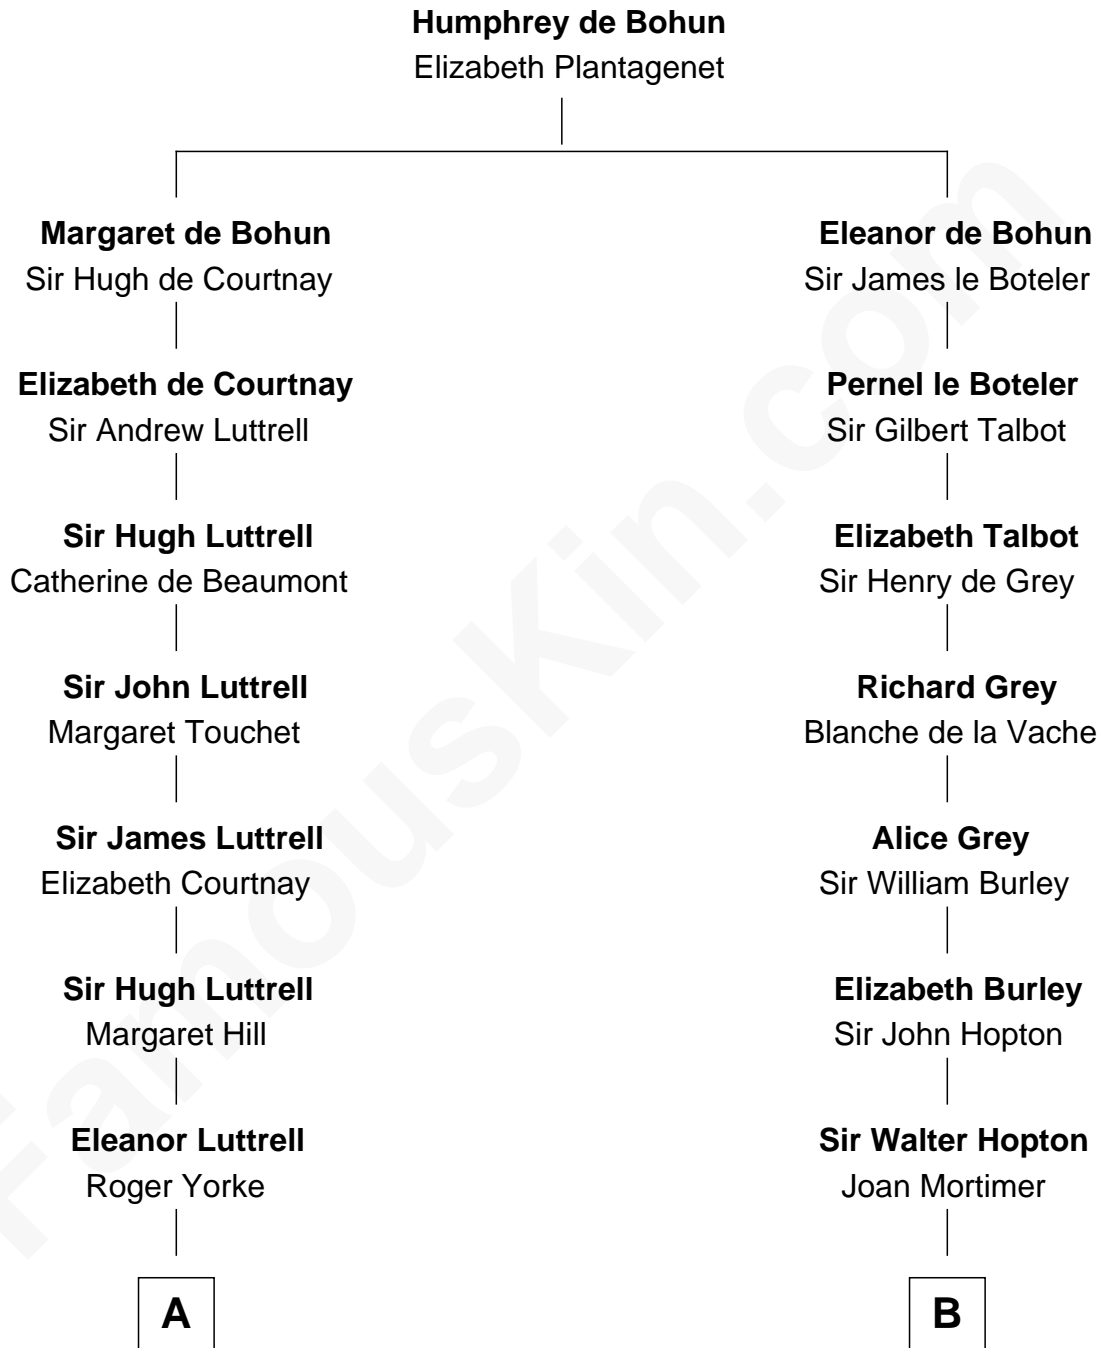

# FamousKin.com Relationship Chart of

**Dick Cheney**

46th U.S. Vice-President

14th cousin 6 times removed of

**Richard More**

(c1614 - c1696) Mayflower passenger 1620

**MAYFLOWER**

**C**

—  
**Samuel Fletcher Cheney**

Ella A. Phillips

—  
**Thomas Herbert Cheney**

Margaret E. Tyler

—  
**Richard Herbert Cheney**

Marge Lorraine Dickey

—  
**Dick Cheney**

*46th U.S. Vice-President*