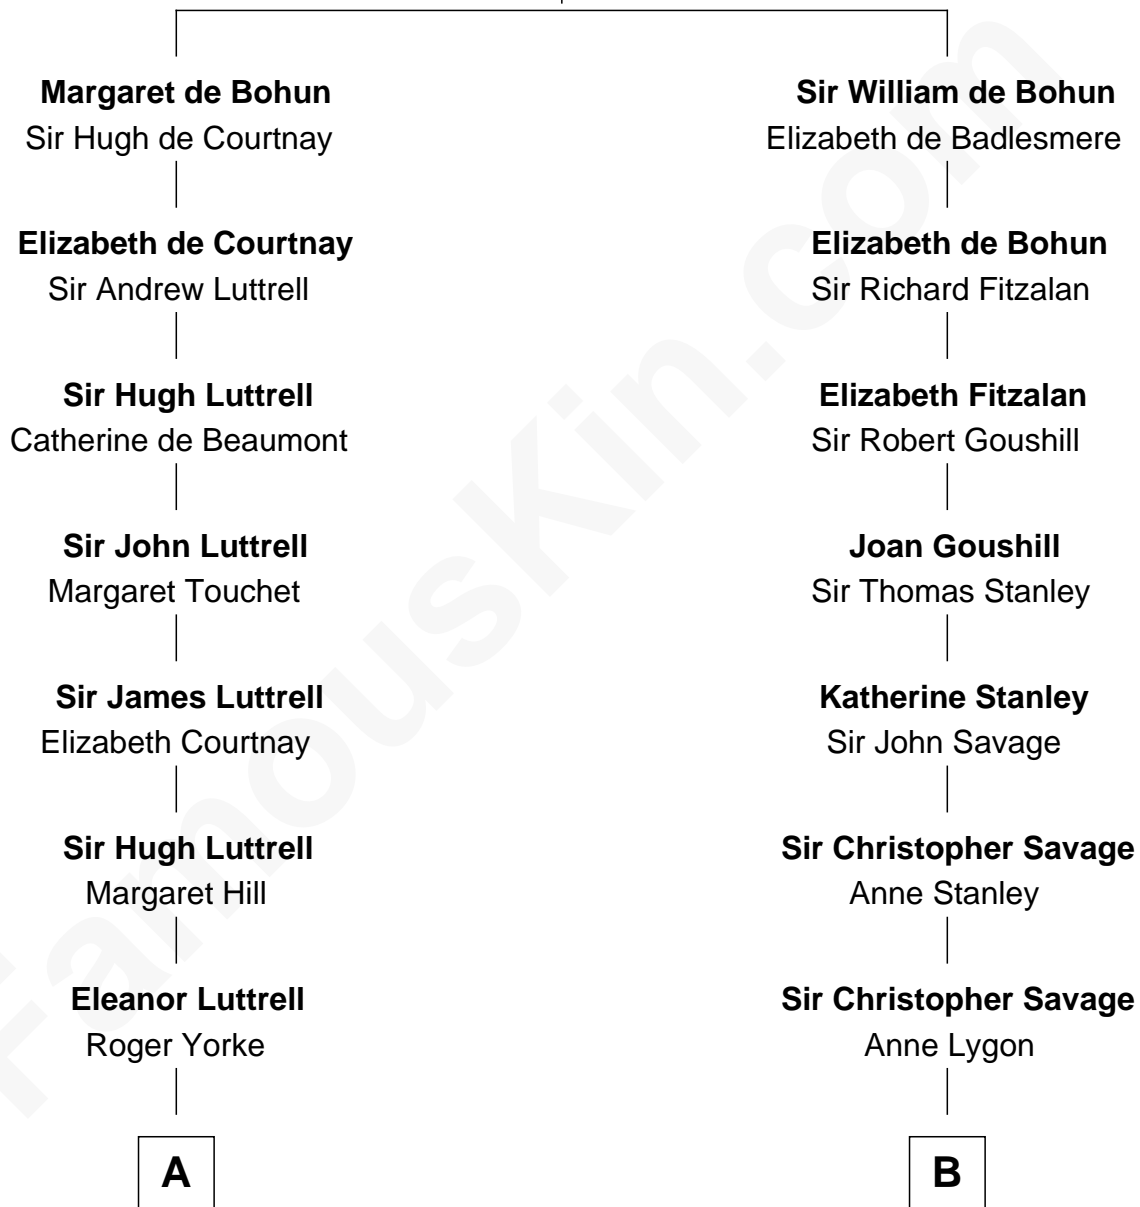

FamousKin.com Relationship Chart of

Dick Cheney

46th U.S. Vice-President

19th cousin 1 time removed of

Adlai Stevenson II

31st Governor of Illinois

Humphrey de Bohun
Elizabeth Plantagenet

C

Samuel Fletcher Cheney

Ella A. Phillips

Thomas Herbert Cheney

Margaret E. Tyler

Richard Herbert Cheney

Marge Lorraine Dickey

Dick Cheney

46th U.S. Vice-President

D

Letitia Green

Adlai Ewing Stevenson

Lewis Green Stevenson

Helen Louise Davis

Adlai Stevenson II

31st Governor of Illinois

FamousKin.com