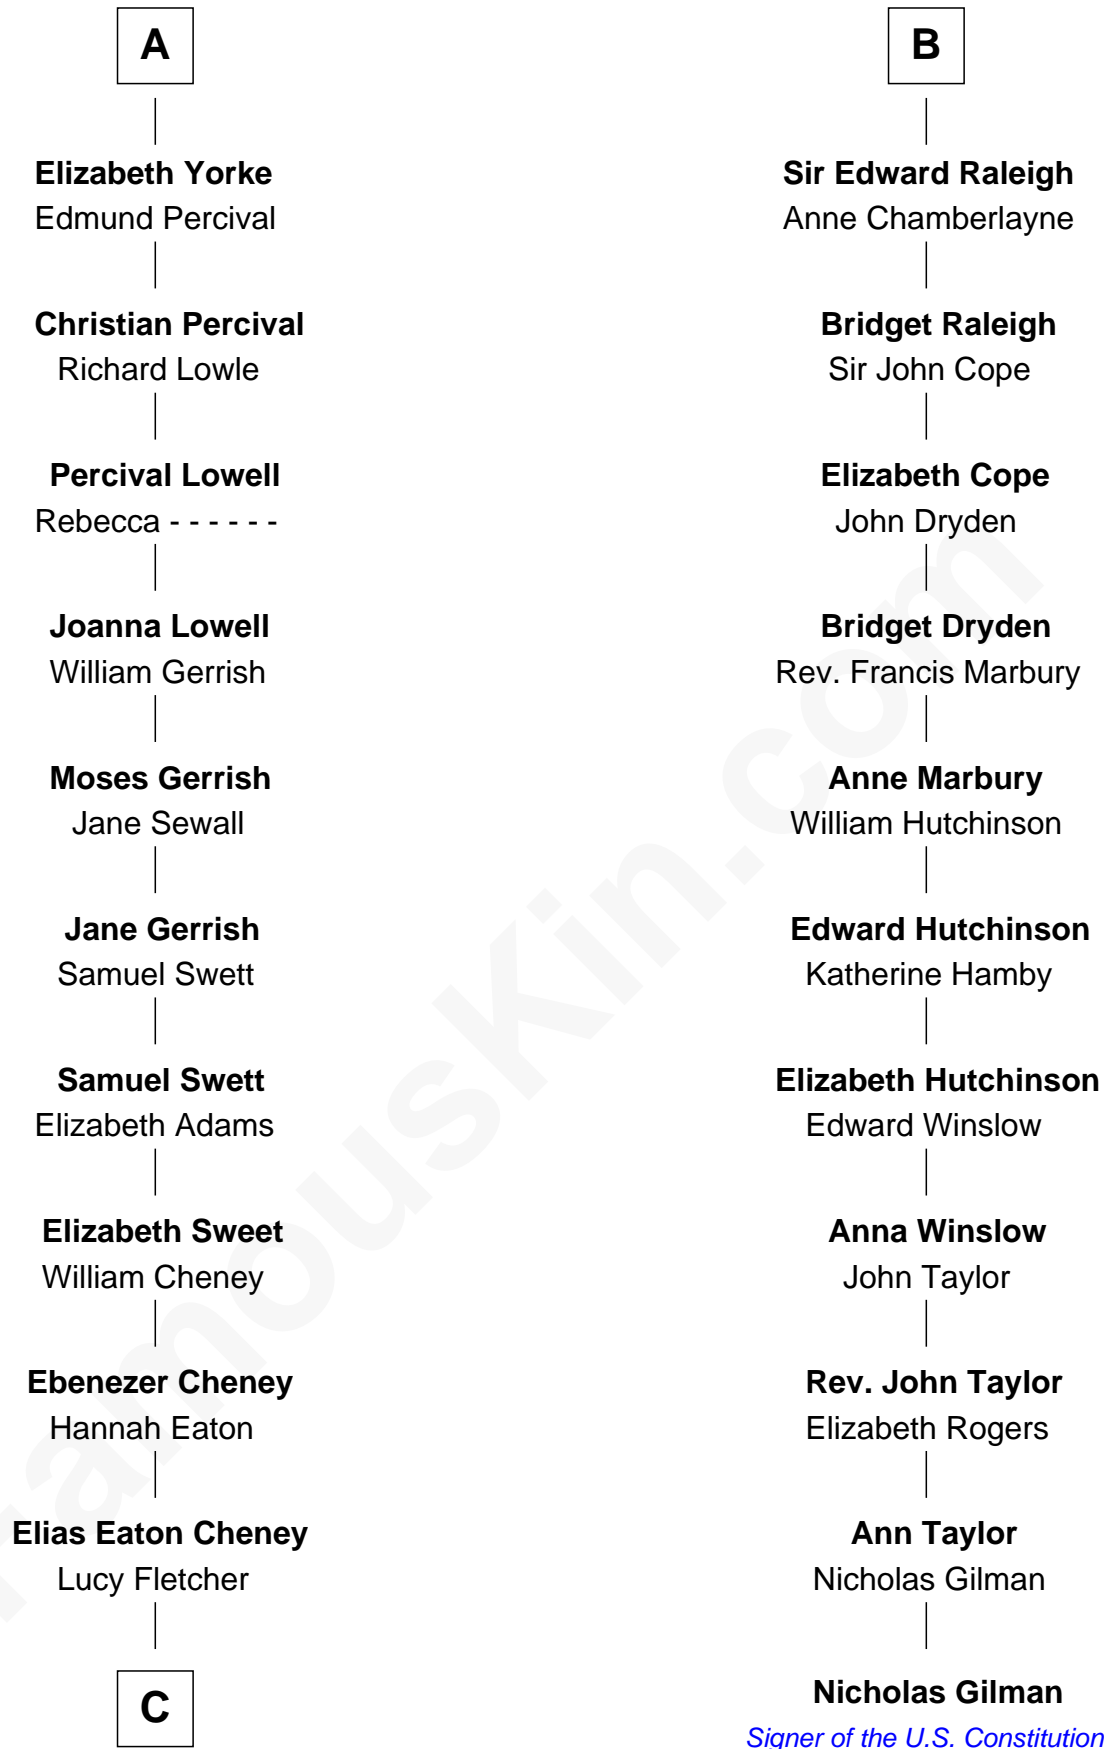

FamousKin.com Relationship Chart of

Dick Cheney

46th U.S. Vice-President

17th cousin 3 times removed of

Nicholas Gilman

Signer of the U.S. Constitution

Humphrey de Bohun
Elizabeth Plantagenet

C

—
Samuel Fletcher Cheney

Ella A. Phillips

—
Thomas Herbert Cheney

Margaret E. Tyler

—
Richard Herbert Cheney

Marge Lorraine Dickey

—
Dick Cheney

46th U.S. Vice-President