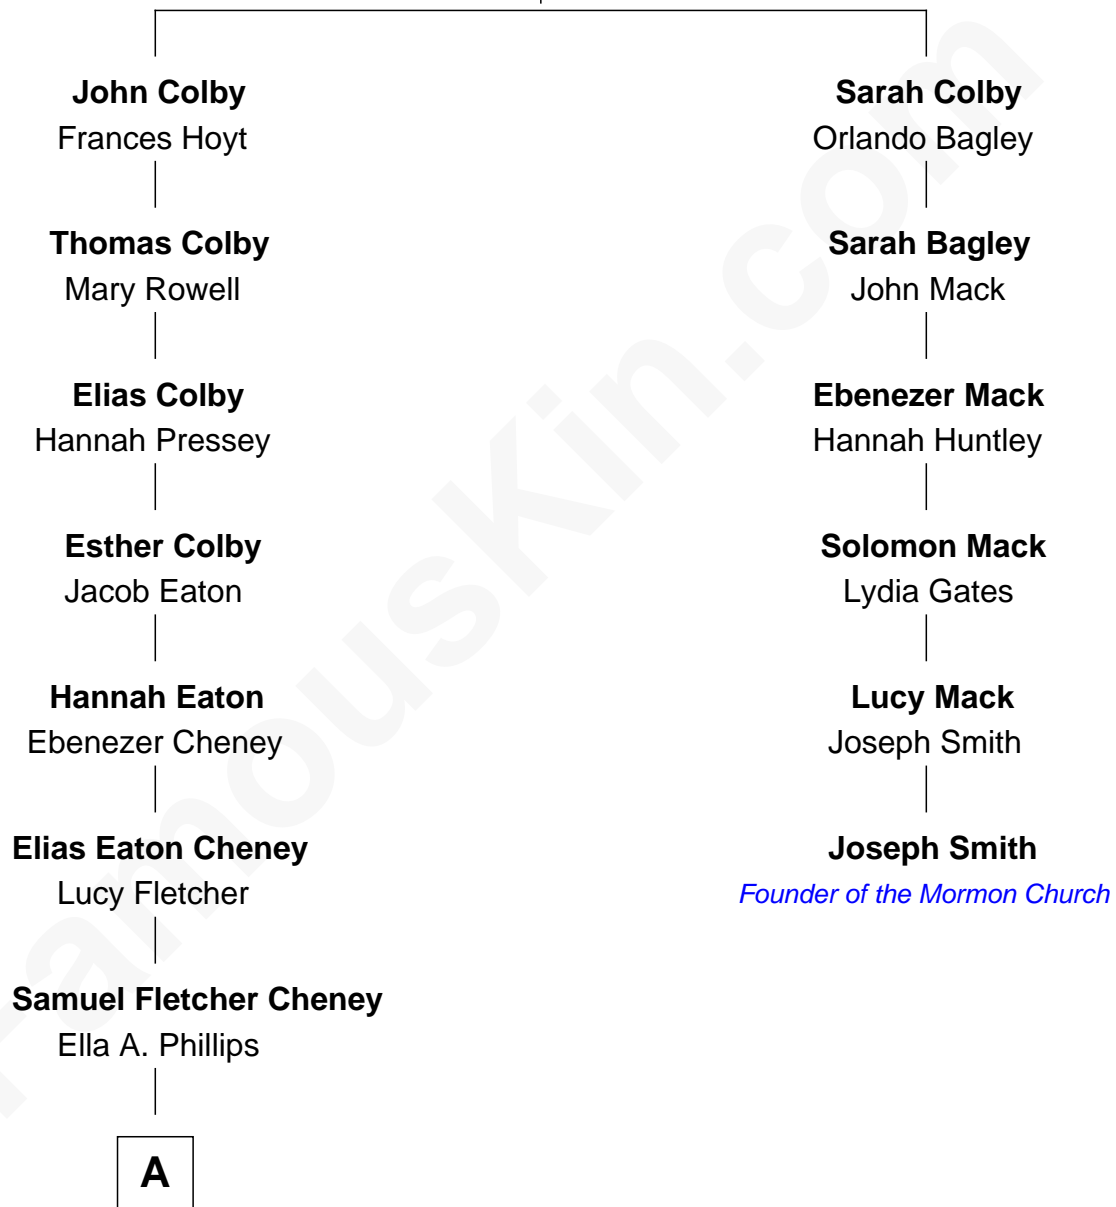

# FamousKin.com Relationship Chart of

**Dick Cheney**

*46th U.S. Vice-President*

5th cousin 4 times removed of

**Joseph Smith**

*Founder of the Mormon Church*

**Anthony Colby**

Susanna - - - - -

**A**

—  
**Thomas Herbert Cheney**

Margaret E. Tyler

—  
**Richard Herbert Cheney**

Marge Lorraine Dickey

—  
**Dick Cheney**

*46th U.S. Vice-President*

FamousKin.com