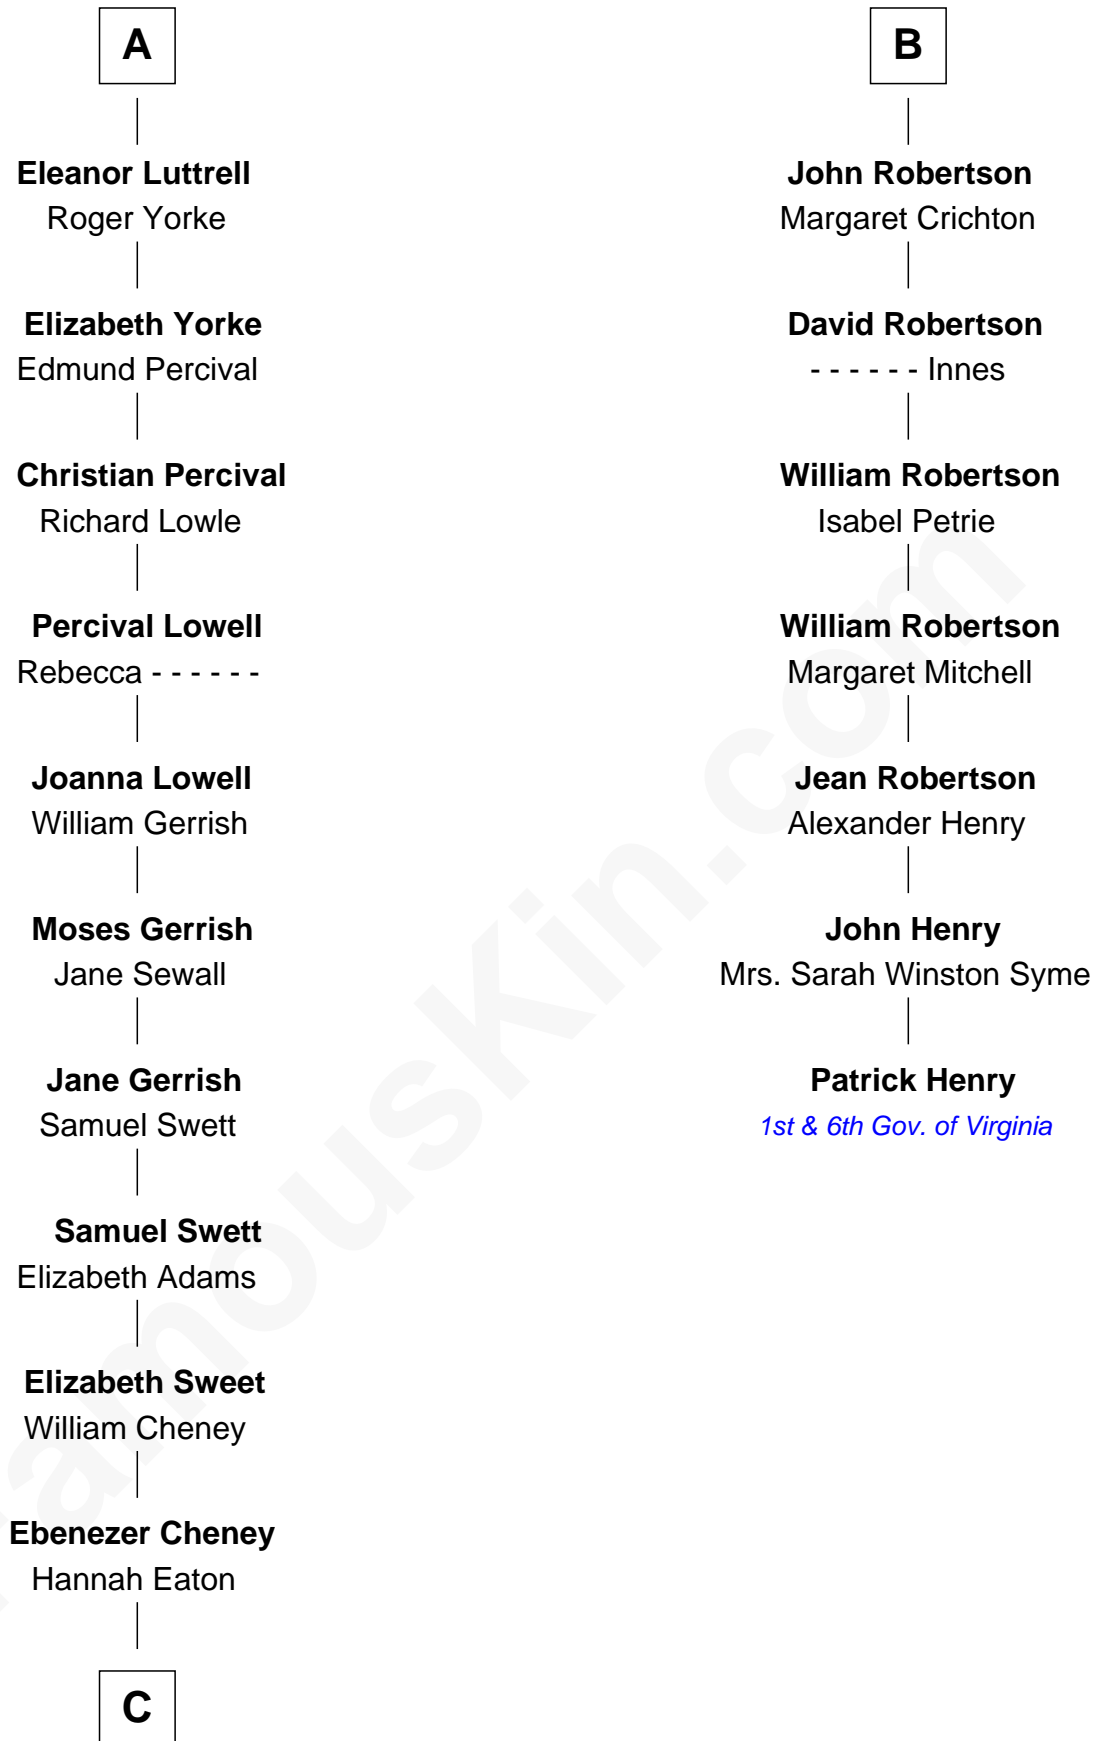

FamousKin.com Relationship Chart of

Dick Cheney

46th U.S. Vice-President

13th cousin 8 times removed of

Patrick Henry

1st and 6th Governor of Virginia

C

—
Elias Eaton Cheney

Lucy Fletcher

—
Samuel Fletcher Cheney

Ella A. Phillips

—
Thomas Herbert Cheney

Margaret E. Tyler

—
Richard Herbert Cheney

Marge Lorraine Dickey

—
Dick Cheney

46th U.S. Vice-President

FamousKin.com