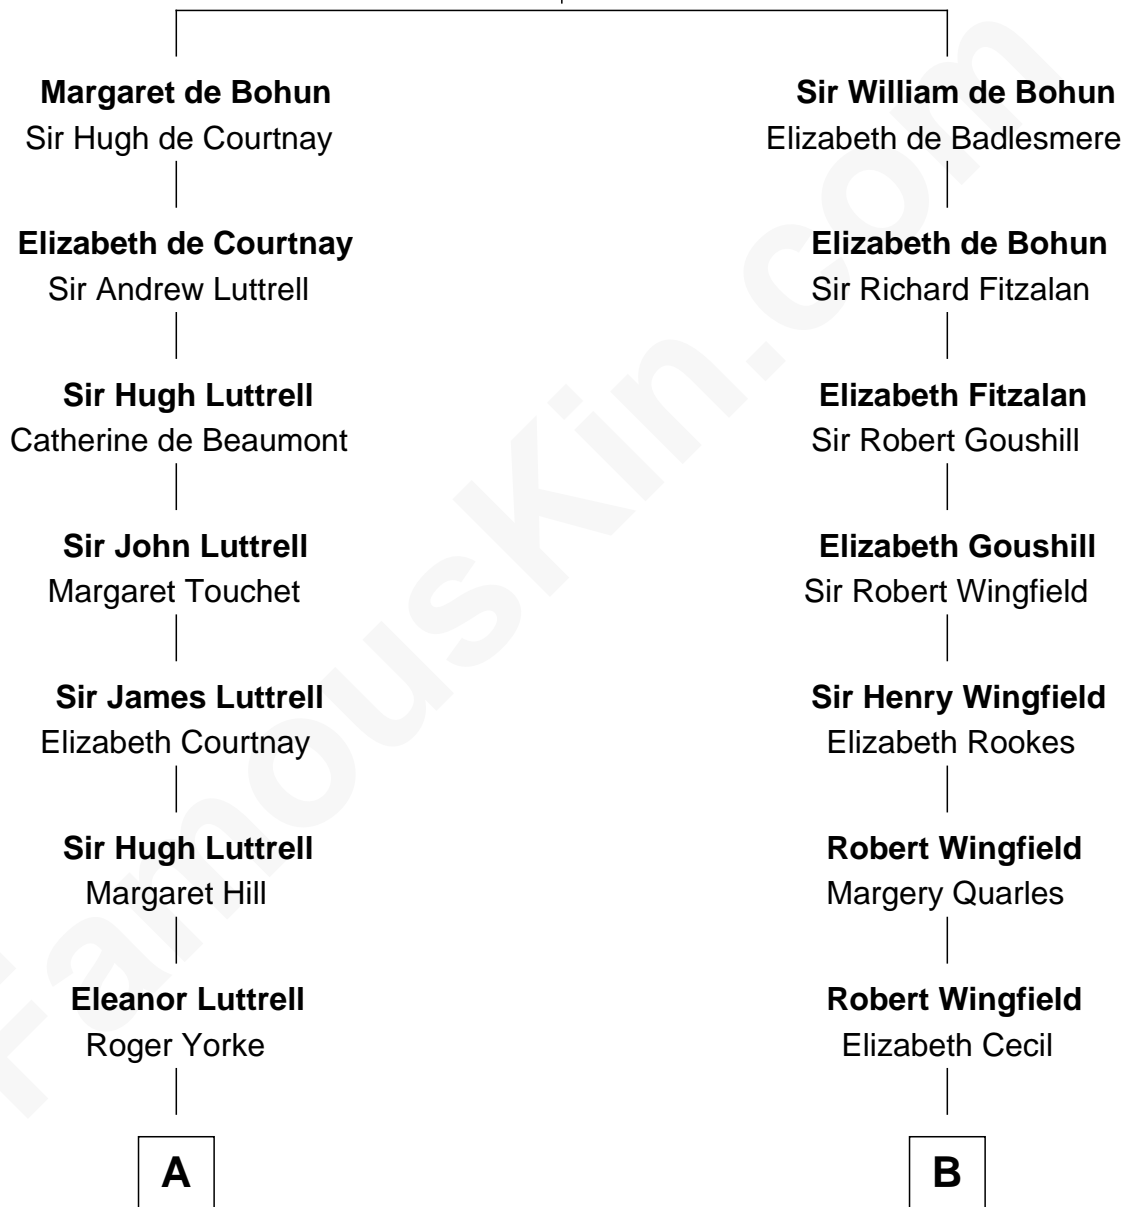

FamousKin.com Relationship Chart of

Dick Cheney

46th U.S. Vice-President

17th cousin 3 times removed of

Gloria Vanderbilt

Fashion Designer

Humphrey de Bohun
Elizabeth Plantagenet

C

—
Samuel Fletcher Cheney

Ella A. Phillips

—
Thomas Herbert Cheney

Margaret E. Tyler

—
Richard Herbert Cheney

Marge Lorraine Dickey

—
Dick Cheney

46th U.S. Vice-President