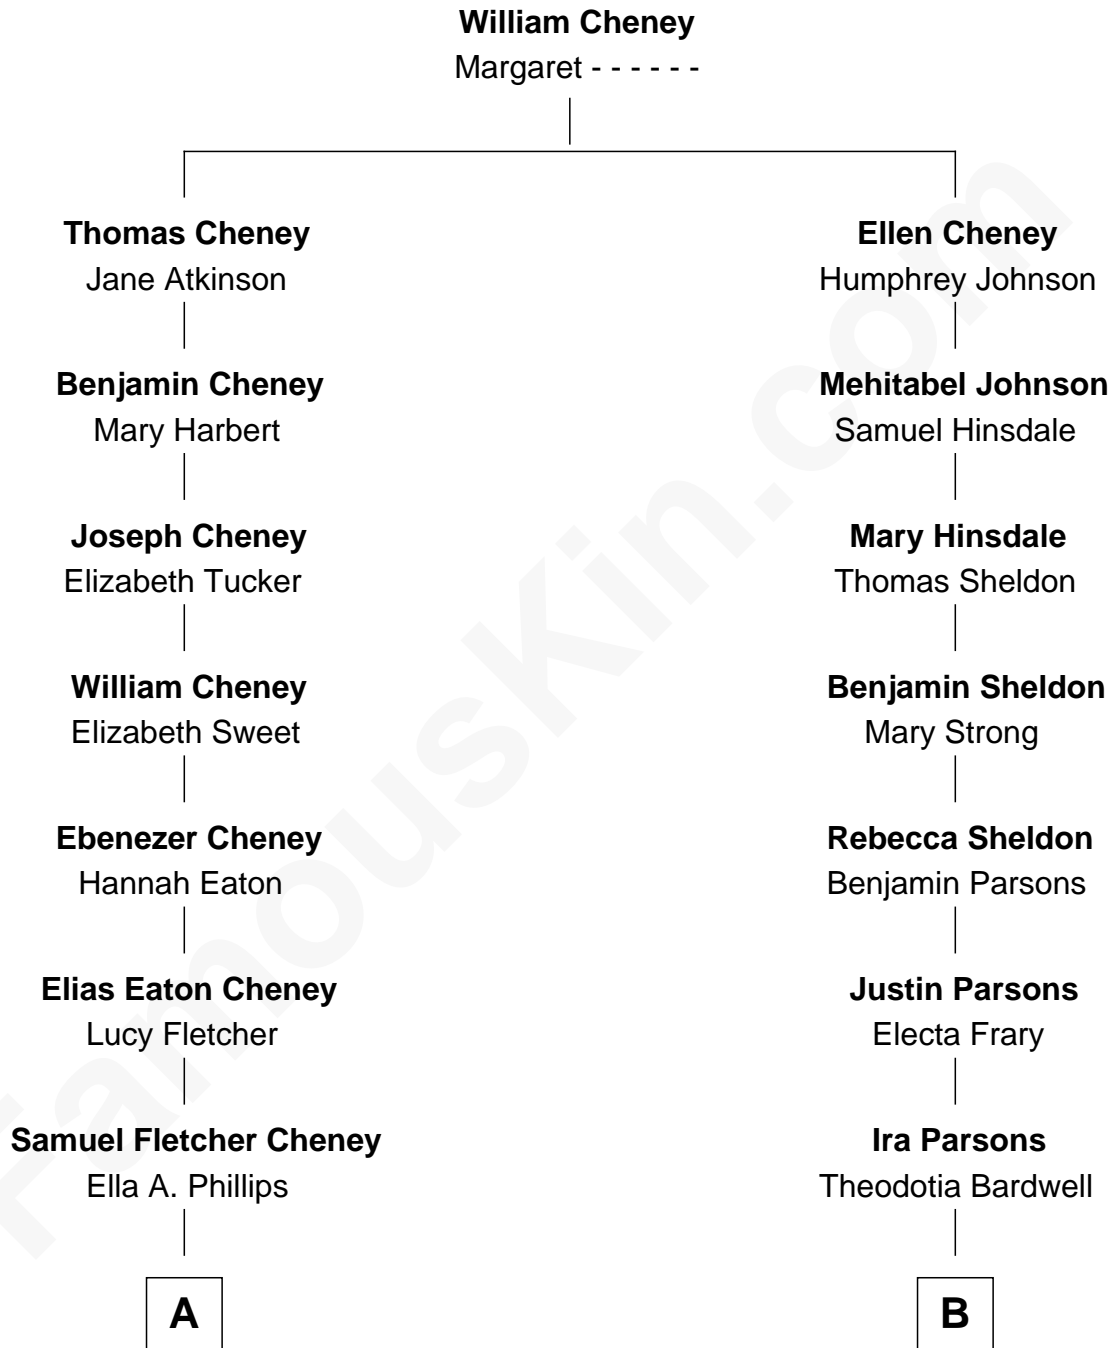

FamousKin.com Relationship Chart of

Dick Cheney

46th U.S. Vice-President

9th cousin 3 times removed of

Kate Upton

Sports Illustrated Swimsuit Cover Model

A

Thomas Herbert Cheney

Margaret E. Tyler

Richard Herbert Cheney

Marge Lorraine Dickey

Dick Cheney

46th U.S. Vice-President

B

Agnes Elizabeth Parsons

William Hamilton Blodgett