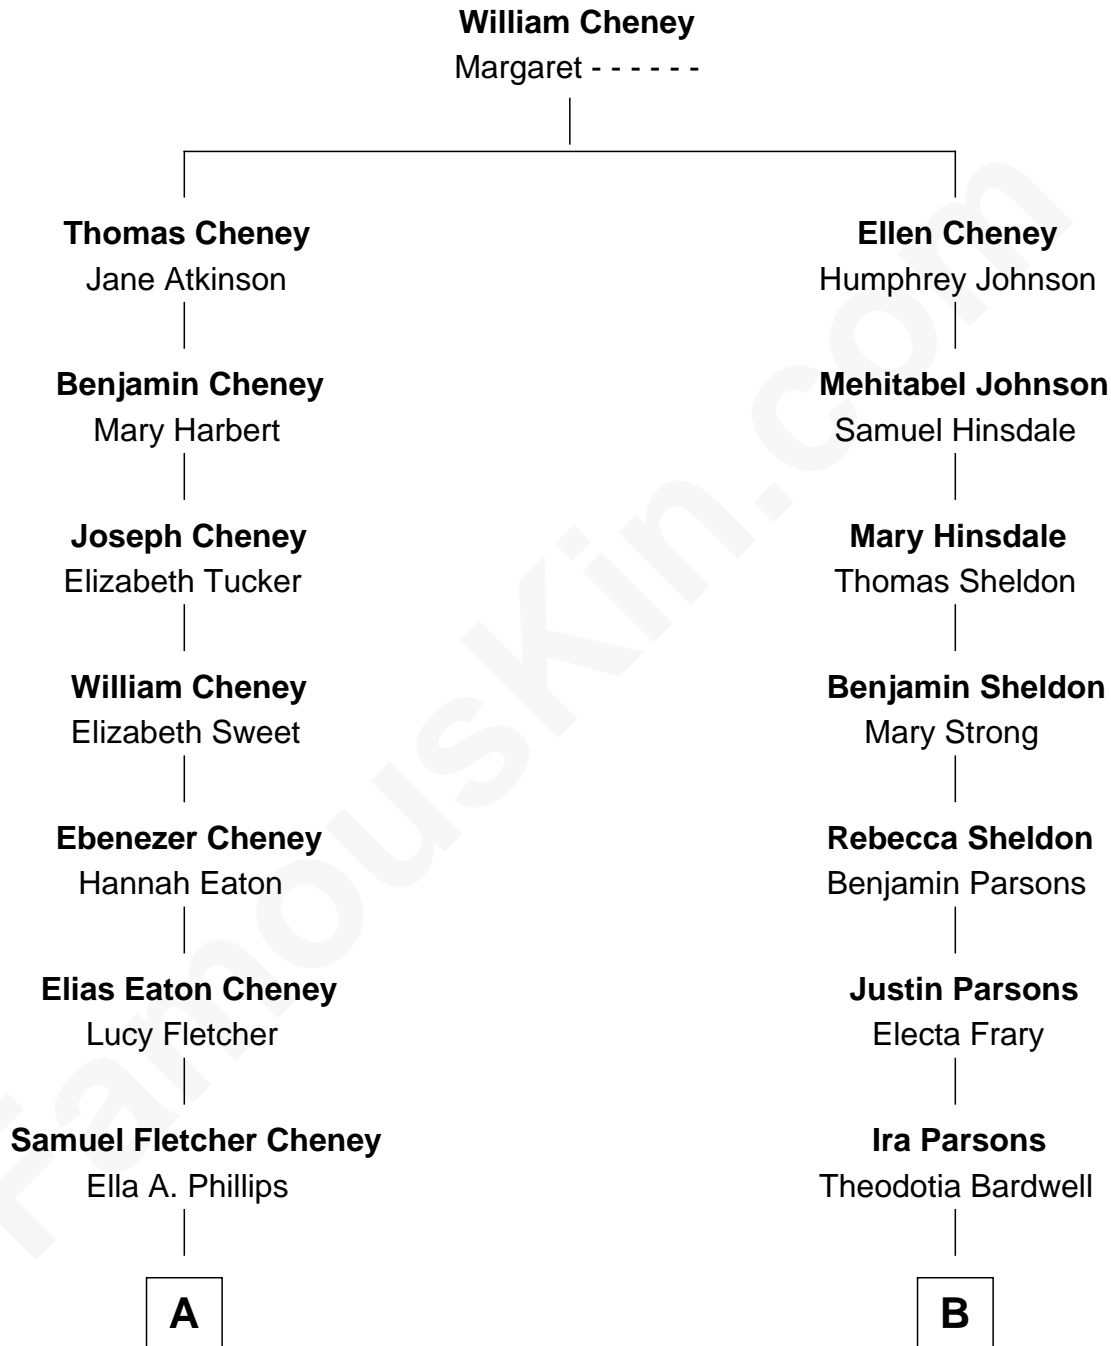

FamousKin.com Relationship Chart of

Dick Cheney

46th U.S. Vice-President

9th cousin of

Frederick Upton

Co-Founder of Whirlpool Corporation

A

Thomas Herbert Cheney

Margaret E. Tyler

Richard Herbert Cheney

Marge Lorraine Dickey

Dick Cheney

46th U.S. Vice-President

B

Agnes Elizabeth Parsons

William Hamilton Blodgett