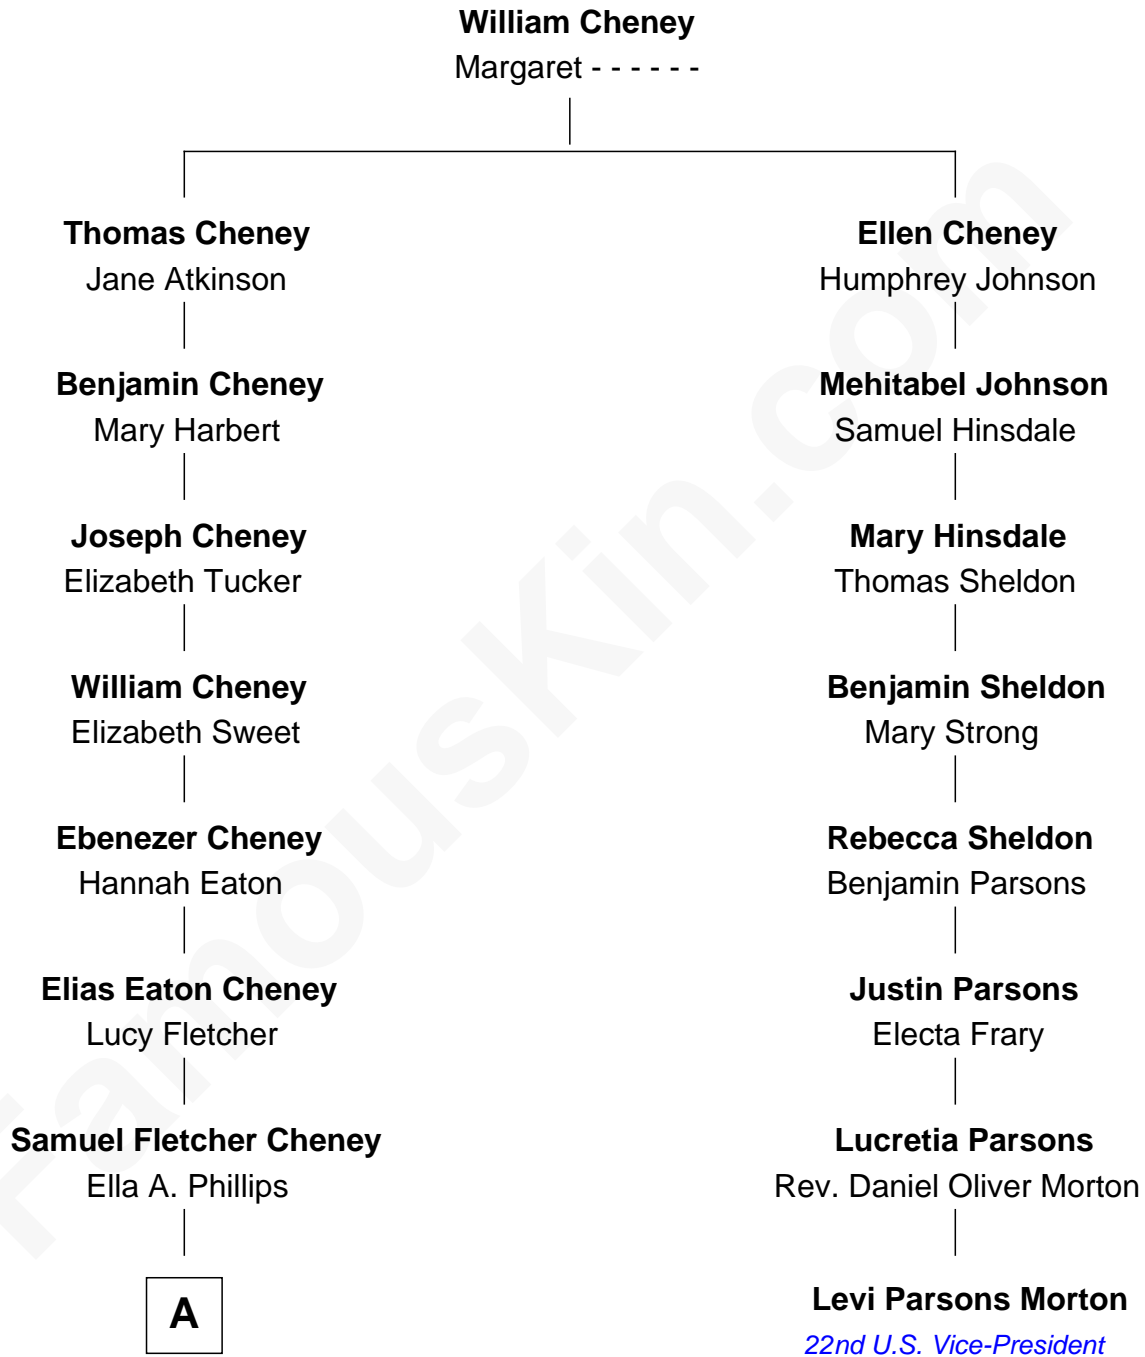

FamousKin.com Relationship Chart of

Dick Cheney

46th U.S. Vice-President

7th cousin 2 times removed of

Levi Parsons Morton

22nd U.S. Vice-President

A

—
Thomas Herbert Cheney

Margaret E. Tyler

—
Richard Herbert Cheney

Marge Lorraine Dickey

—
Dick Cheney

46th U.S. Vice-President

FamousKin.com