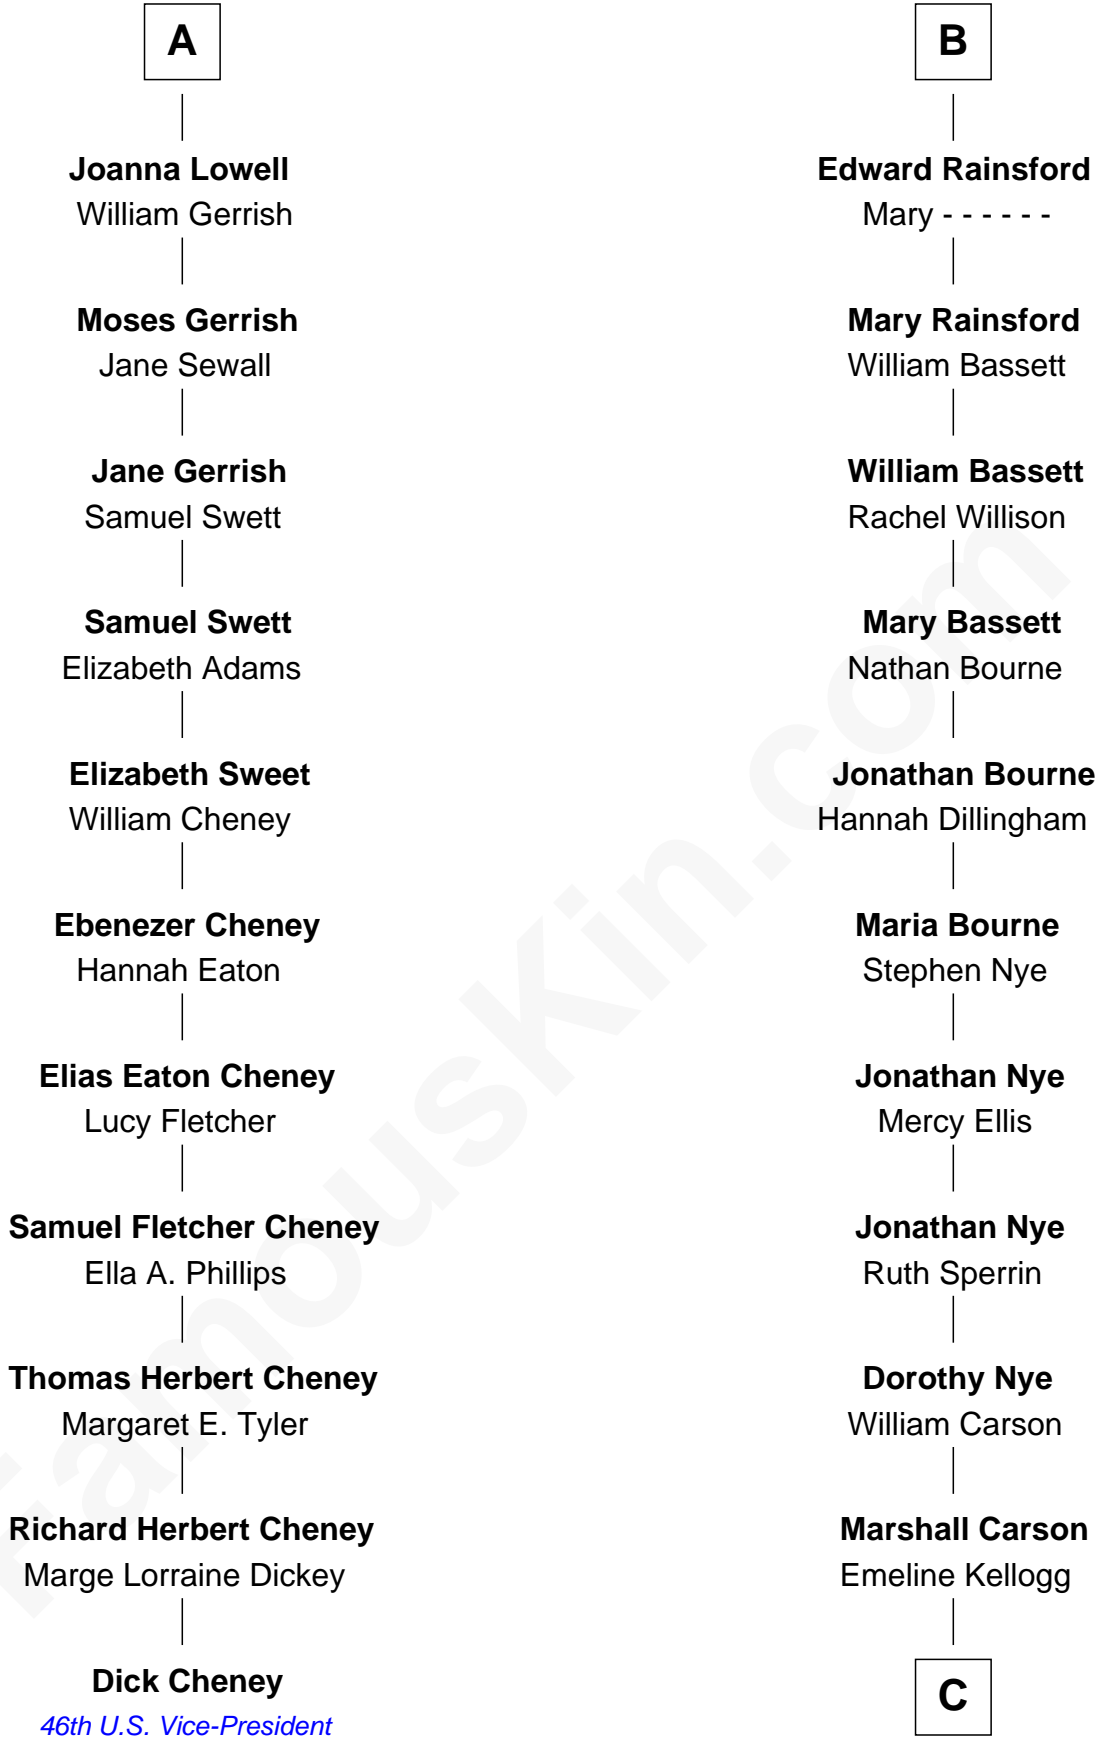

FamousKin.com Relationship Chart of

Dick Cheney

46th U.S. Vice-President

17th cousin 2 times removed of

Johnny Carson

TV Host - "The Tonight Show"

Sir Walter Hungerford

Katherine Peverell

Elizabeth Hungerford

Sir Philip Courtenay

Elizabeth Courtnay

Sir James Luttrell

Sir Hugh Luttrell

Margaret Hill

Eleanor Luttrell

Roger Yorke

Margaret Botreaux

Eleanor Hungerford

Sir John White

Robert White

Margaret Gainsford

Margaret White

John Kirton

Stephen Kirton

Margaret Offley

Thomas Kirton

Mary Sadler

Mary Kirton

Robert Rainsford

B

C

Christopher N. Carson