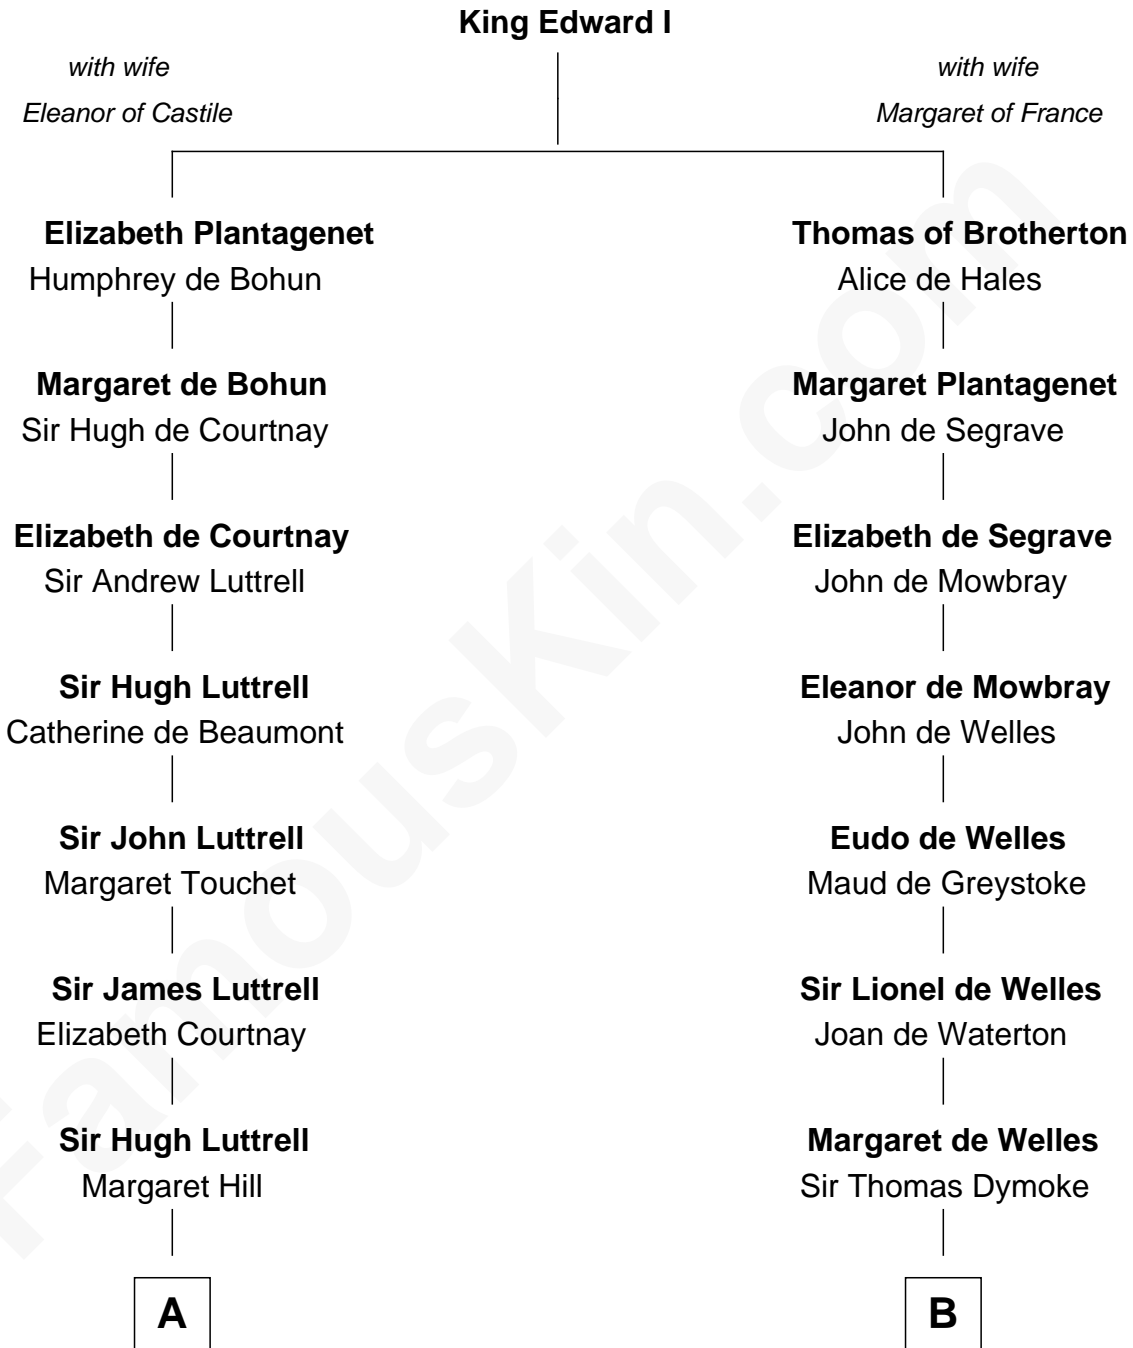

FamousKin.com Relationship Chart of

Dick Cheney

46th U.S. Vice-President

21st cousin of

Ray Bradbury

Author of *The Martian Chronicles*

C

Elias Eaton Cheney

Lucy Fletcher

Samuel Fletcher Cheney

Ella A. Phillips

Thomas Herbert Cheney

Margaret E. Tyler

Richard Herbert Cheney

Marge Lorraine Dickey

Dick Cheney

46th U.S. Vice-President

D

Samuel Bradbury

Frances Mary Rohead

Samuel Irving Bradbury

Mary Adell Spaulding

Samuel Hinkston Bradbury

Minnie Alice Davis