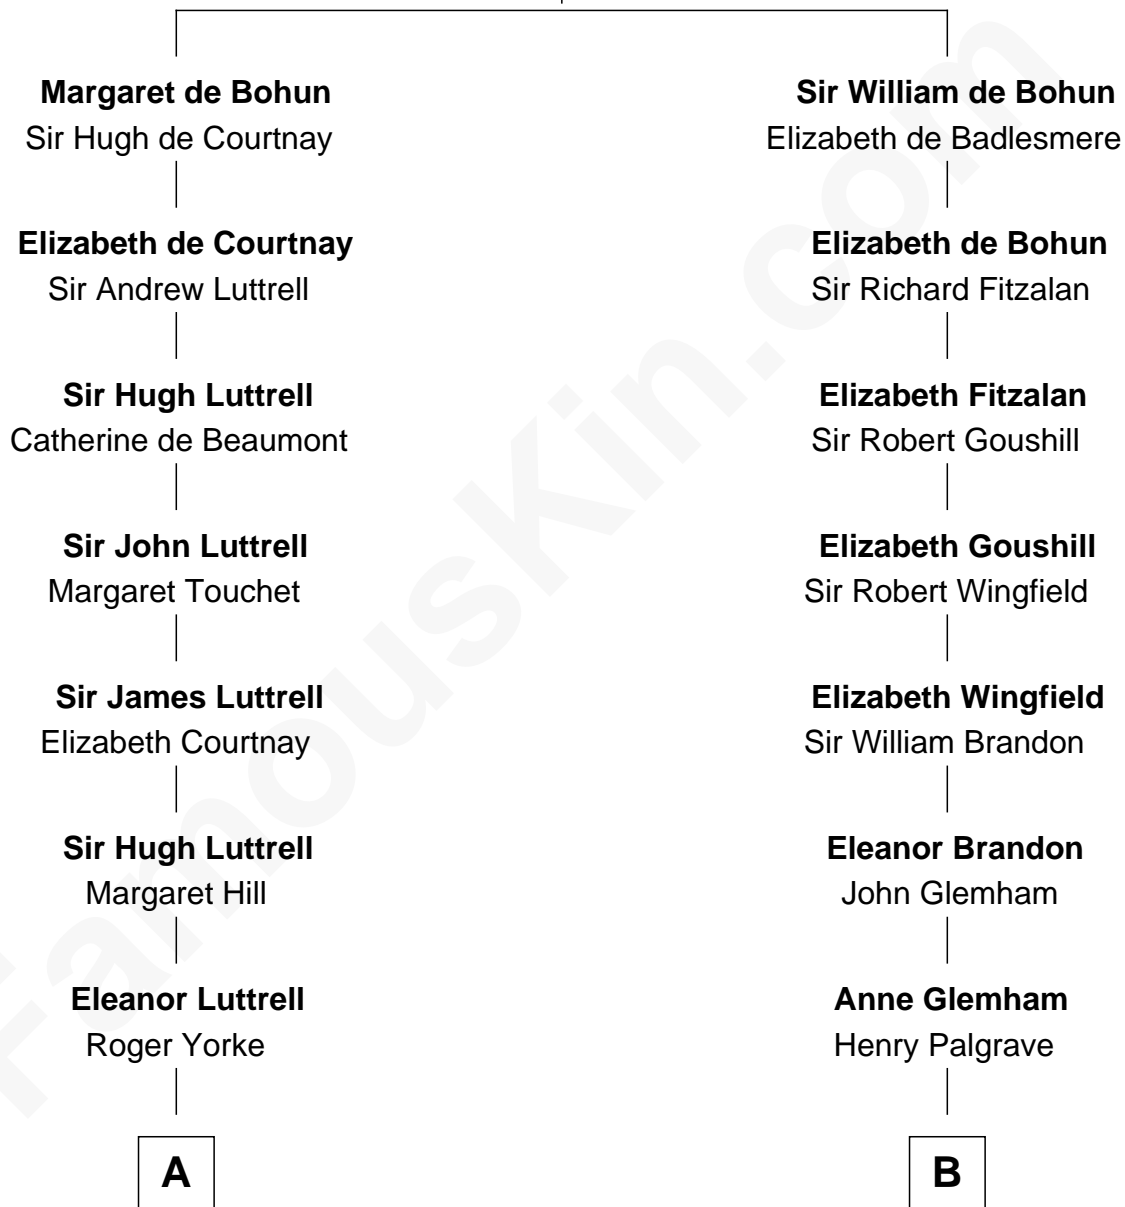

FamousKin.com Relationship Chart of

Dick Cheney

46th U.S. Vice-President

18th cousin 2 times removed of

Hetty Green

"The Witch of Wall Street"

Humphrey de Bohun
Elizabeth Plantagenet

FamousKin.com