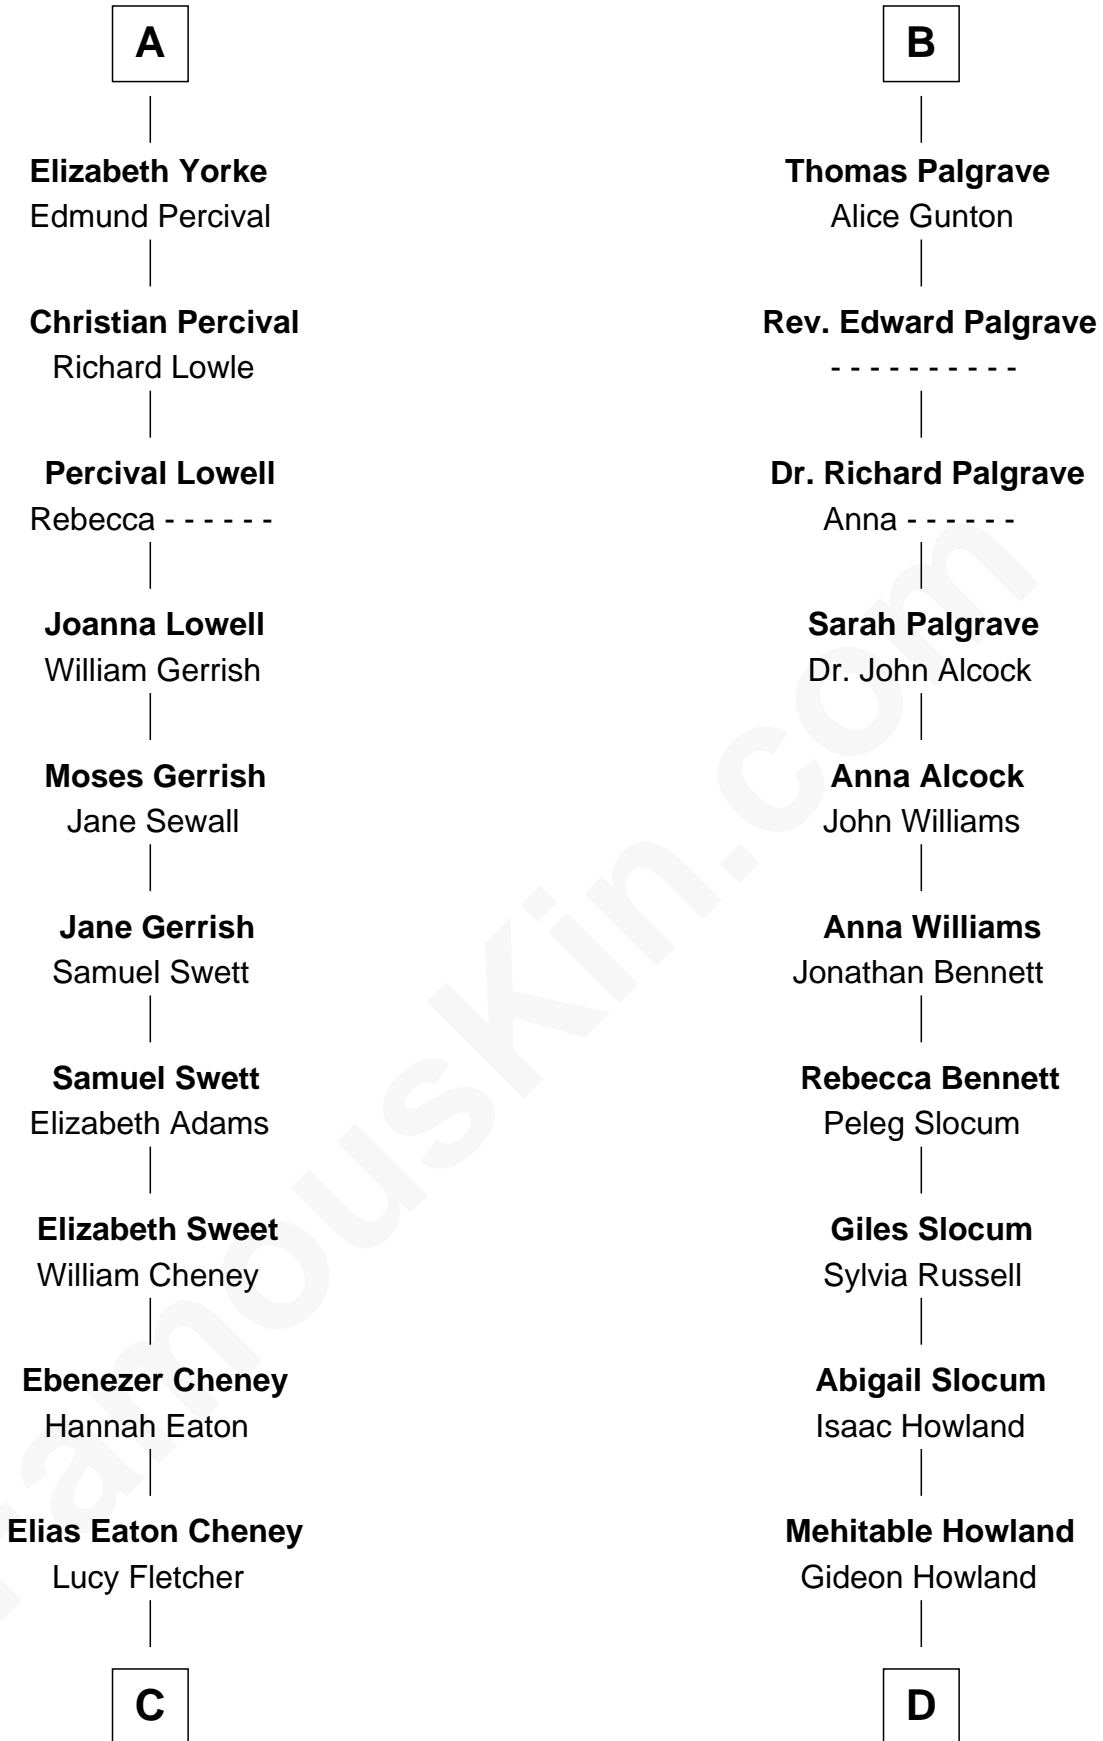

FamousKin.com Relationship Chart of

Dick Cheney

46th U.S. Vice-President

18th cousin 2 times removed of

Hetty Green

"The Witch of Wall Street"

Humphrey de Bohun
Elizabeth Plantagenet

FamousKin.com