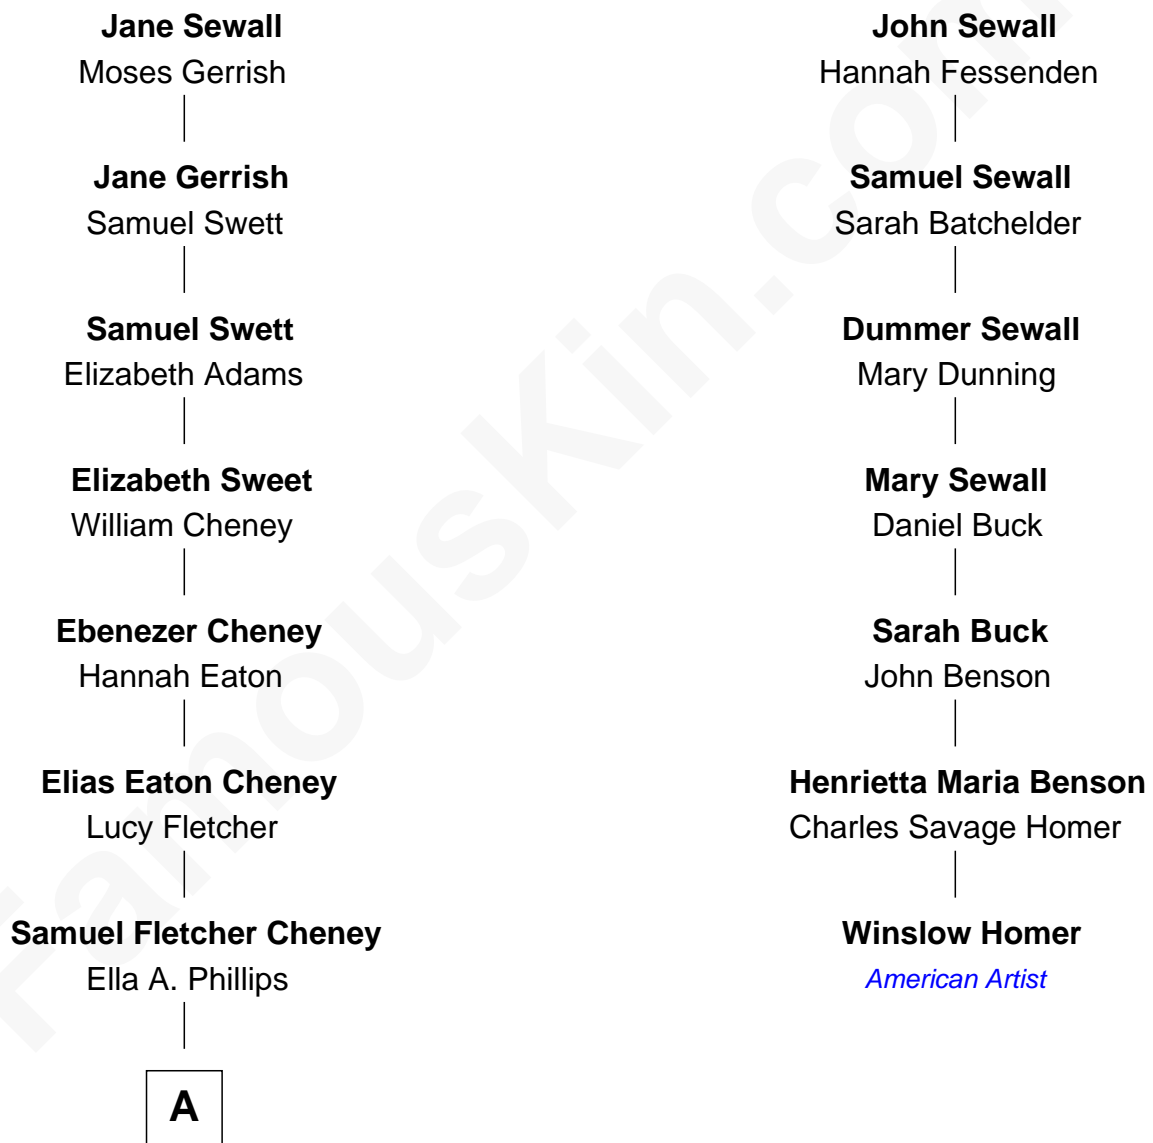

FamousKin.com Relationship Chart of

Dick Cheney

46th U.S. Vice-President

6th cousin 3 times removed of

Winslow Homer

American Artist

Henry Sewall

Jane Dummer

A

—
Thomas Herbert Cheney

Margaret E. Tyler

—
Richard Herbert Cheney

Marge Lorraine Dickey

—
Dick Cheney

46th U.S. Vice-President

FamousKin.com