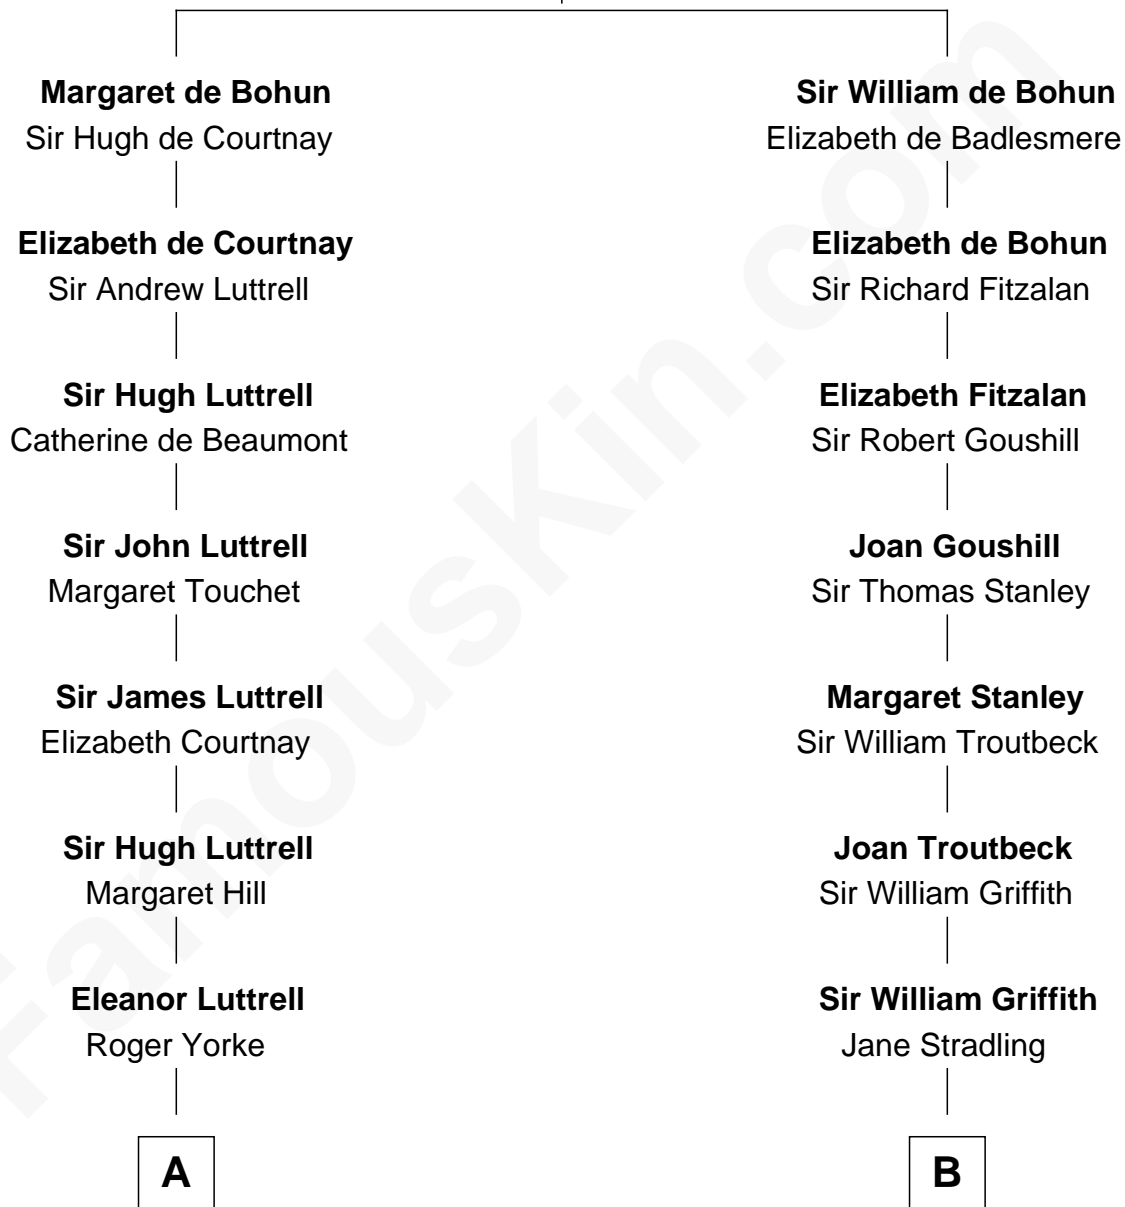

FamousKin.com Relationship Chart of

Dick Cheney

46th U.S. Vice-President

16th cousin 4 times removed of

John Quincy Adams

6th U.S. President

Humphrey de Bohun
Elizabeth Plantagenet

C

—
Samuel Fletcher Cheney

Ella A. Phillips

—
Thomas Herbert Cheney

Margaret E. Tyler

—
Richard Herbert Cheney

Marge Lorraine Dickey

—
Dick Cheney

46th U.S. Vice-President