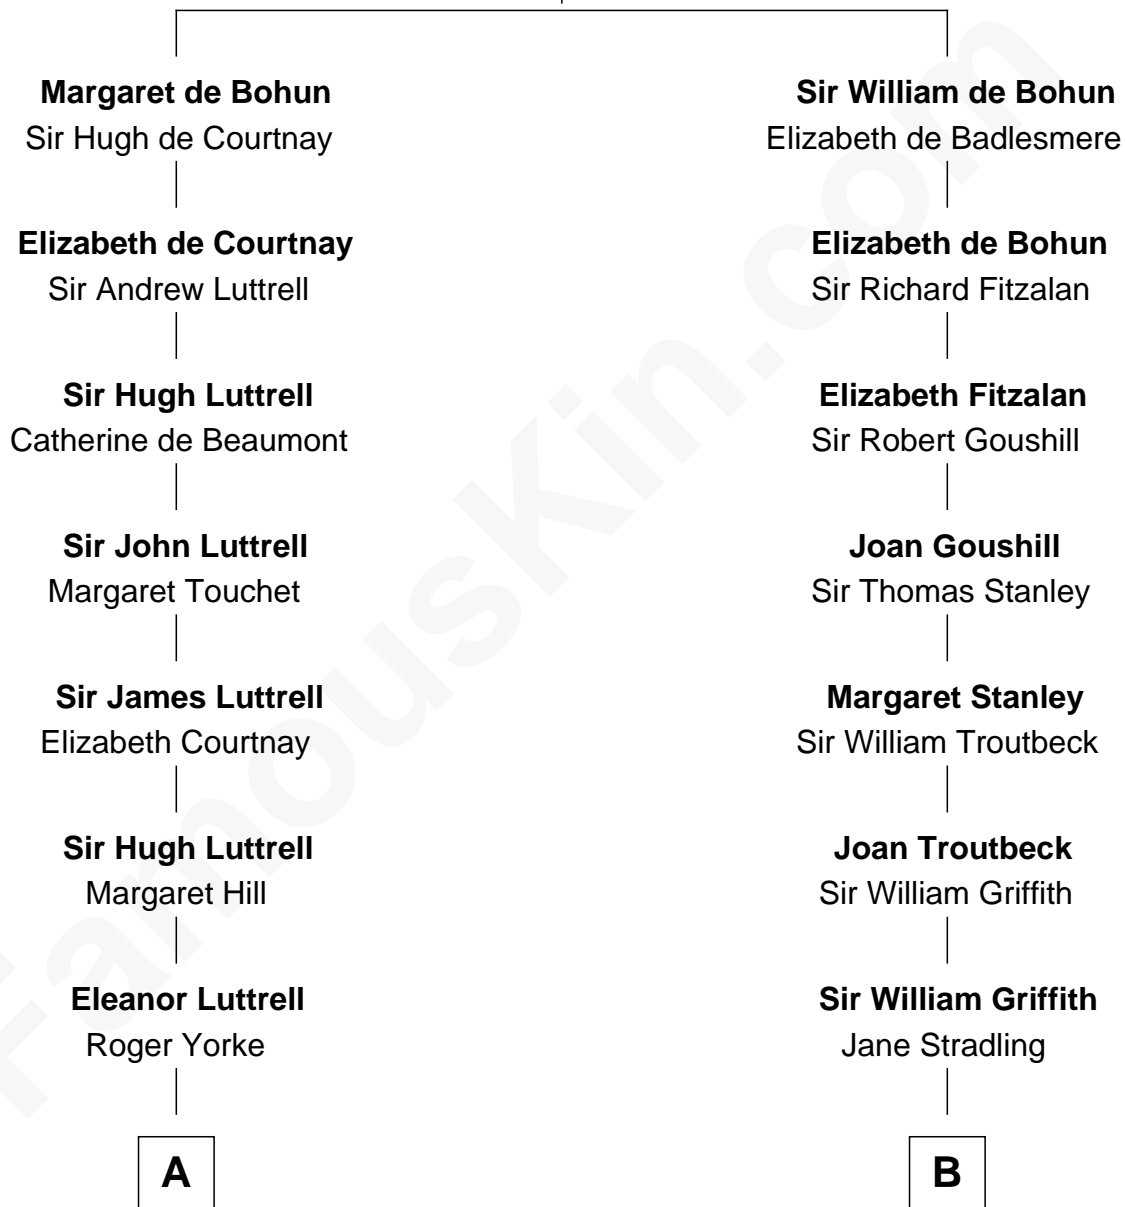

# FamousKin.com Relationship Chart of

**Dick Cheney**

*46th U.S. Vice-President*

15th cousin 5 times removed of

**Abigail (Smith) Adams**

*First Lady of President John Adams*

**Humphrey de Bohun**  
Elizabeth Plantagenet

**C**

Samuel Fletcher Cheney

Ella A. Phillips

Thomas Herbert Cheney

Margaret E. Tyler

Richard Herbert Cheney

Marge Lorraine Dickey

Dick Cheney

*46th U.S. Vice-President*

FamousKin.com