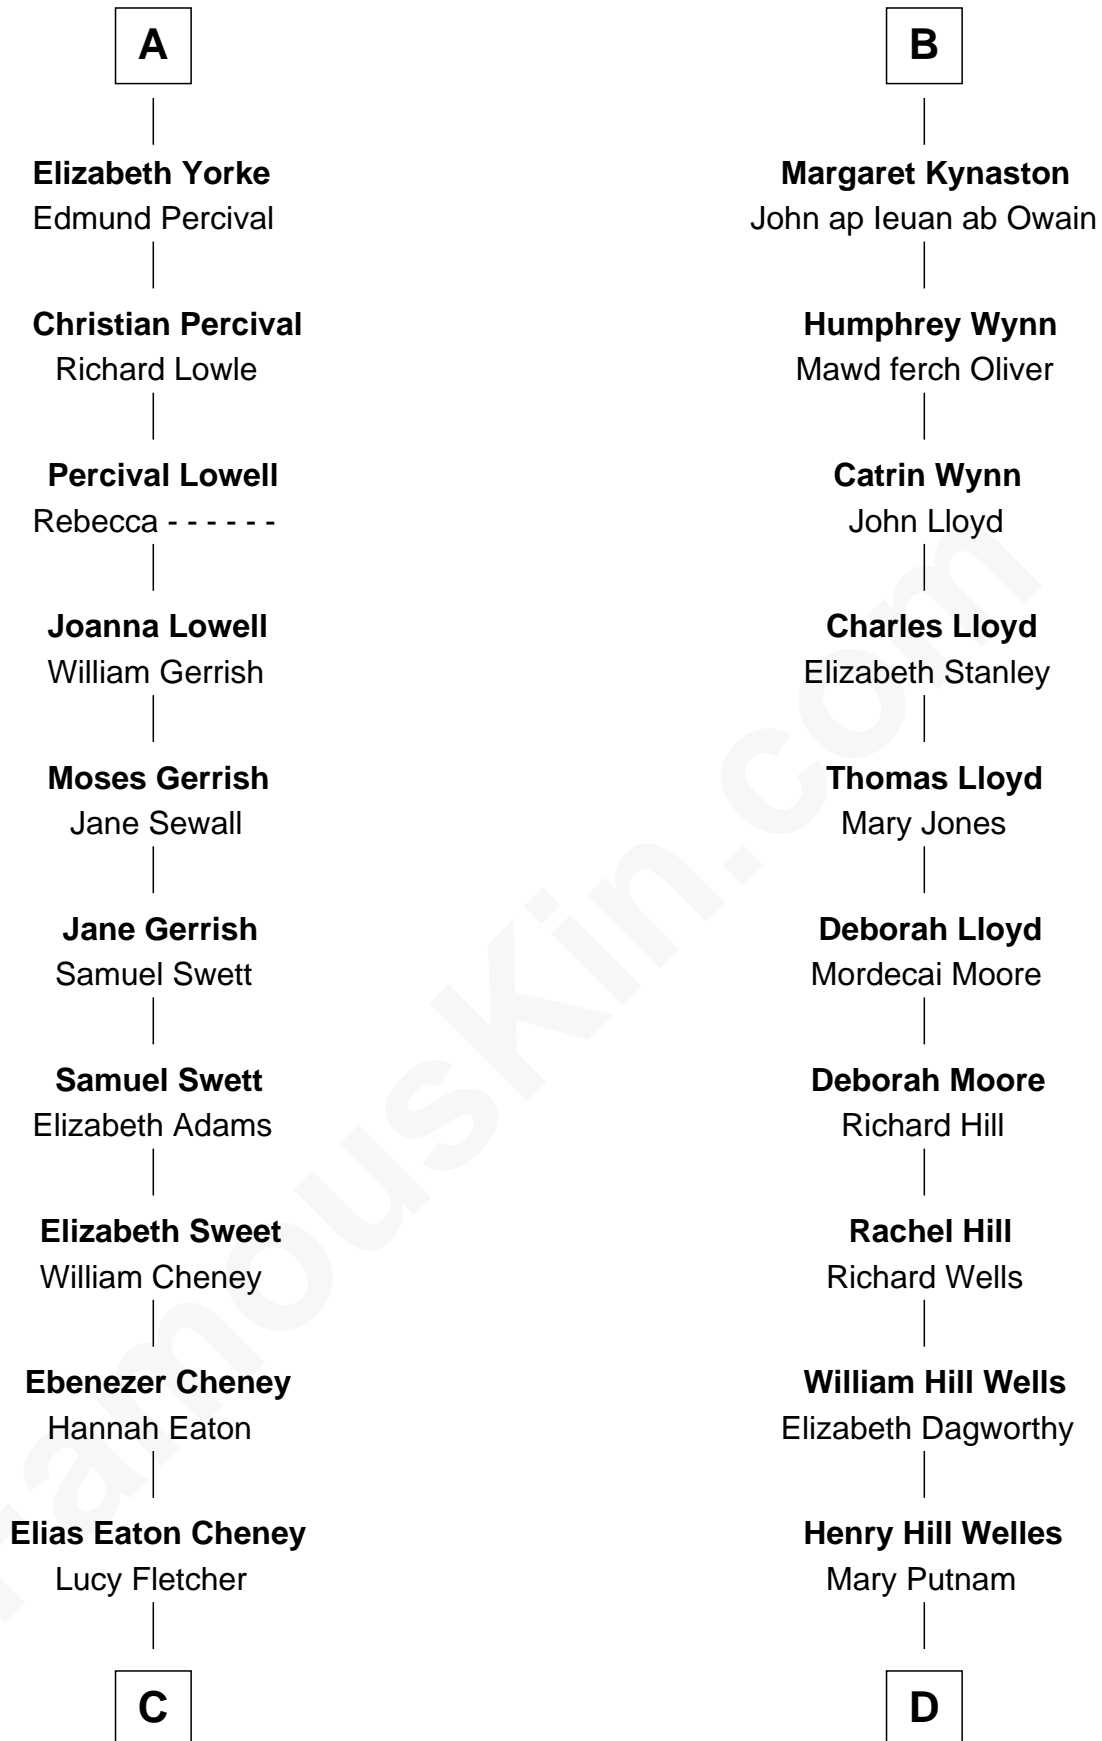

FamousKin.com Relationship Chart of

Dick Cheney

46th U.S. Vice-President

19th cousin 1 time removed of

Orson Welles

Radio, Stage, and Movie Actor

Humphrey de Bohun
Elizabeth Plantagenet

C

Samuel Fletcher Cheney

Ella A. Phillips

Thomas Herbert Cheney

Margaret E. Tyler

Richard Herbert Cheney

Marge Lorraine Dickey

Dick Cheney

46th U.S. Vice-President