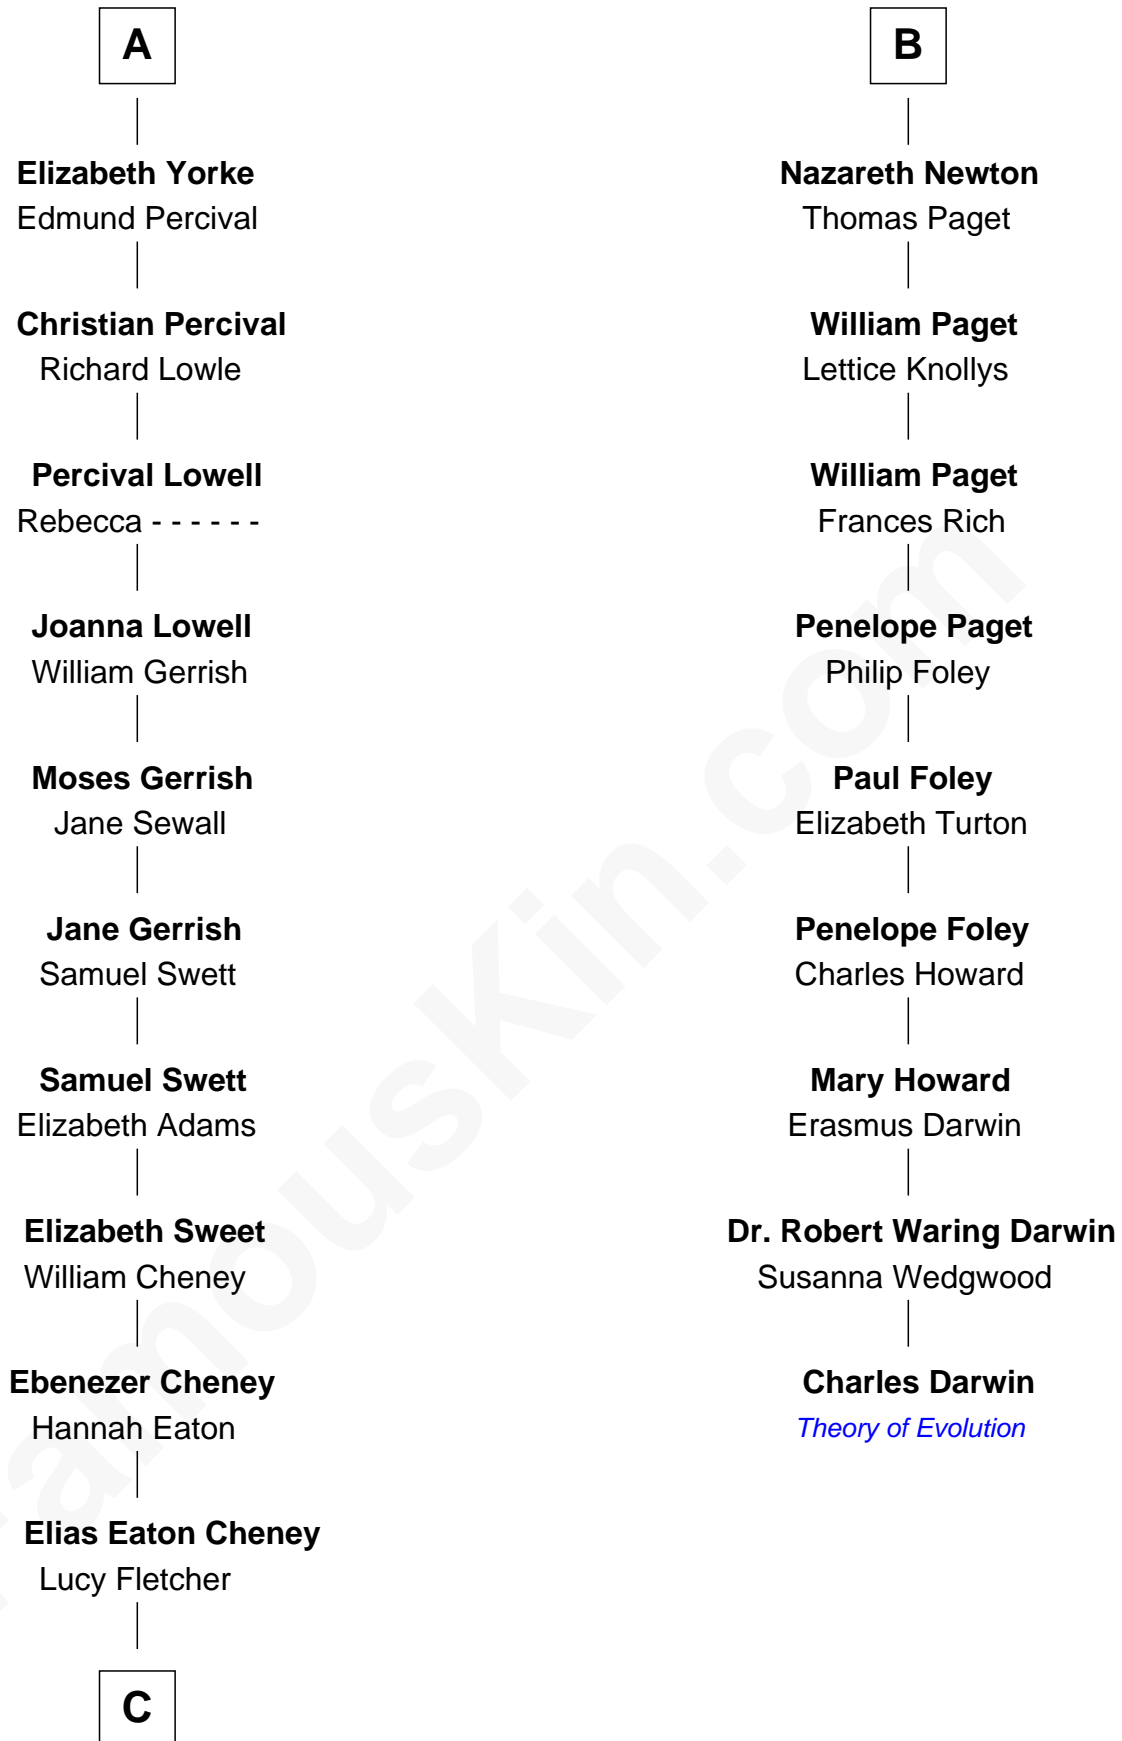

# FamousKin.com Relationship Chart of

**Dick Cheney**

*46th U.S. Vice-President*

15th cousin 5 times removed of

**Charles Darwin**

*Theory of Evolution*

**Humphrey de Bohun**

Elizabeth Plantagenet

**C**

—  
**Samuel Fletcher Cheney**

Ella A. Phillips

—  
**Thomas Herbert Cheney**

Margaret E. Tyler

—  
**Richard Herbert Cheney**

Marge Lorraine Dickey

—  
**Dick Cheney**