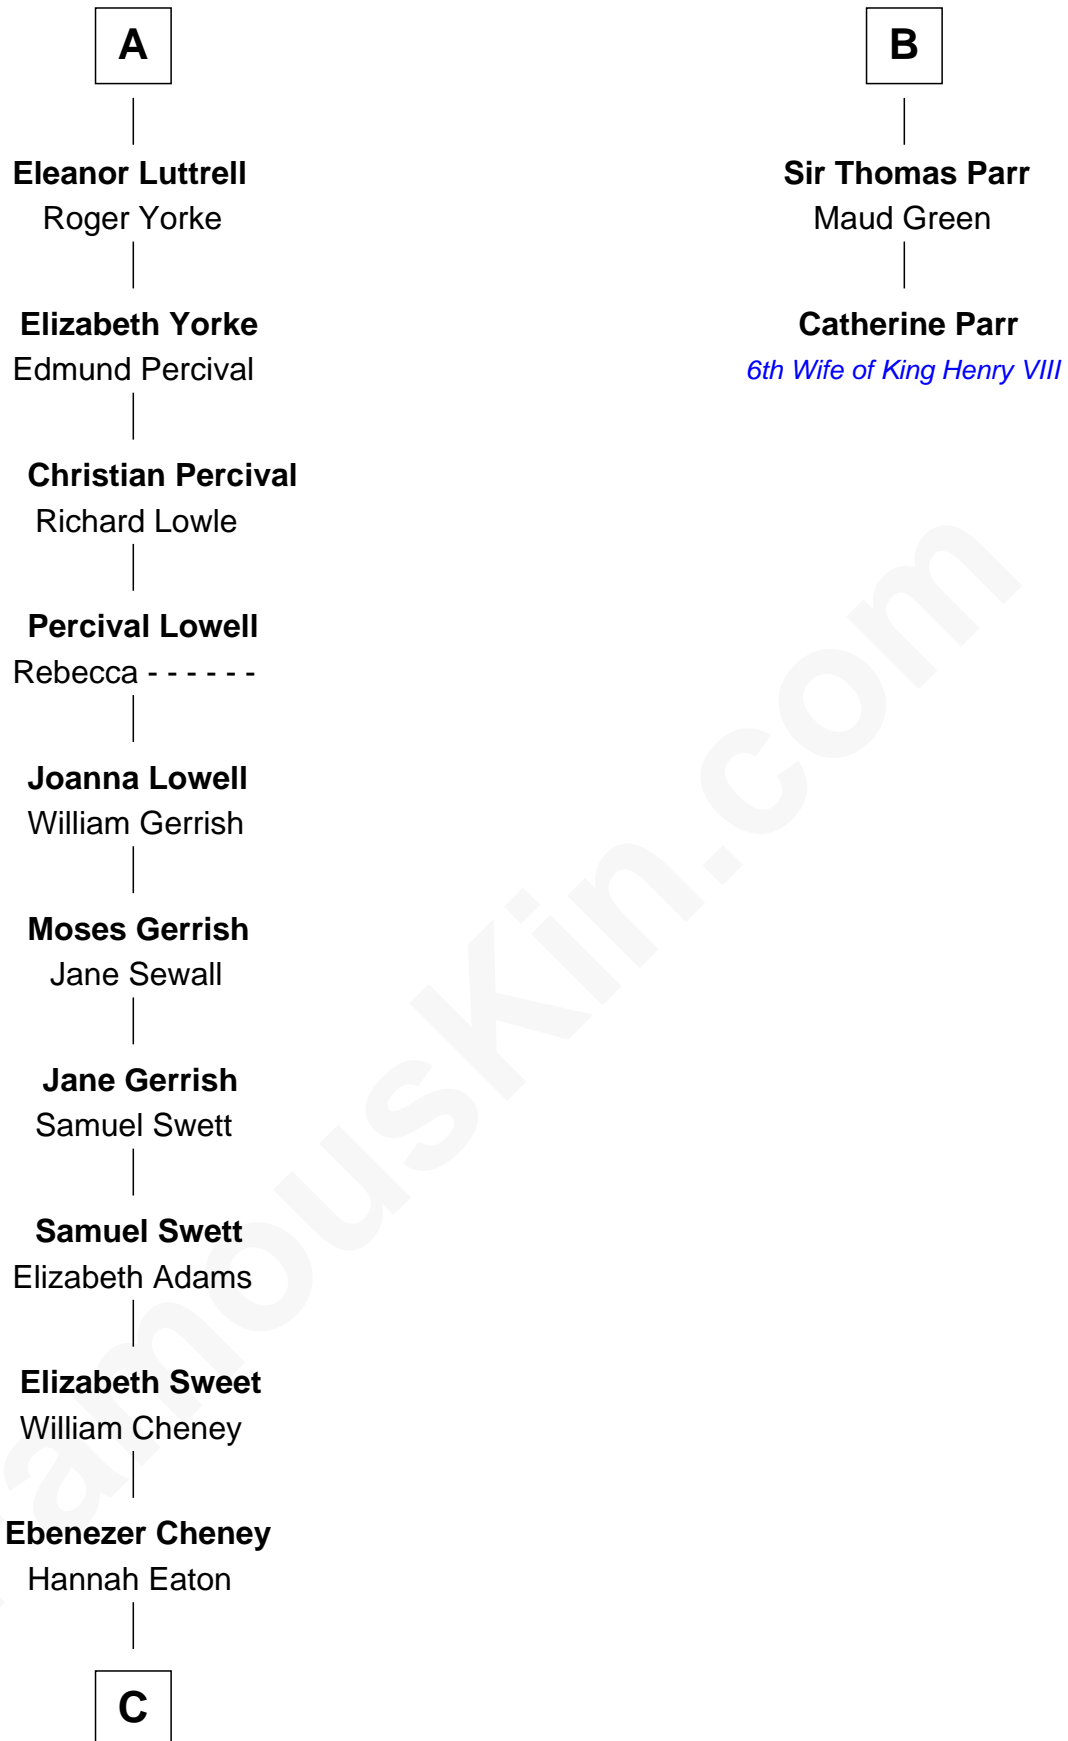

# FamousKin.com Relationship Chart of

**Dick Cheney**

*46th U.S. Vice-President*

8th cousin 13 times removed of

**Catherine Parr**

*6th Wife of King Henry VIII*

**C**

—  
**Elias Eaton Cheney**

Lucy Fletcher

—  
**Samuel Fletcher Cheney**

Ella A. Phillips

—  
**Thomas Herbert Cheney**

Margaret E. Tyler

—  
**Richard Herbert Cheney**

Marge Lorraine Dickey

—  
**Dick Cheney**

*46th U.S. Vice-President*

FamousKin.com